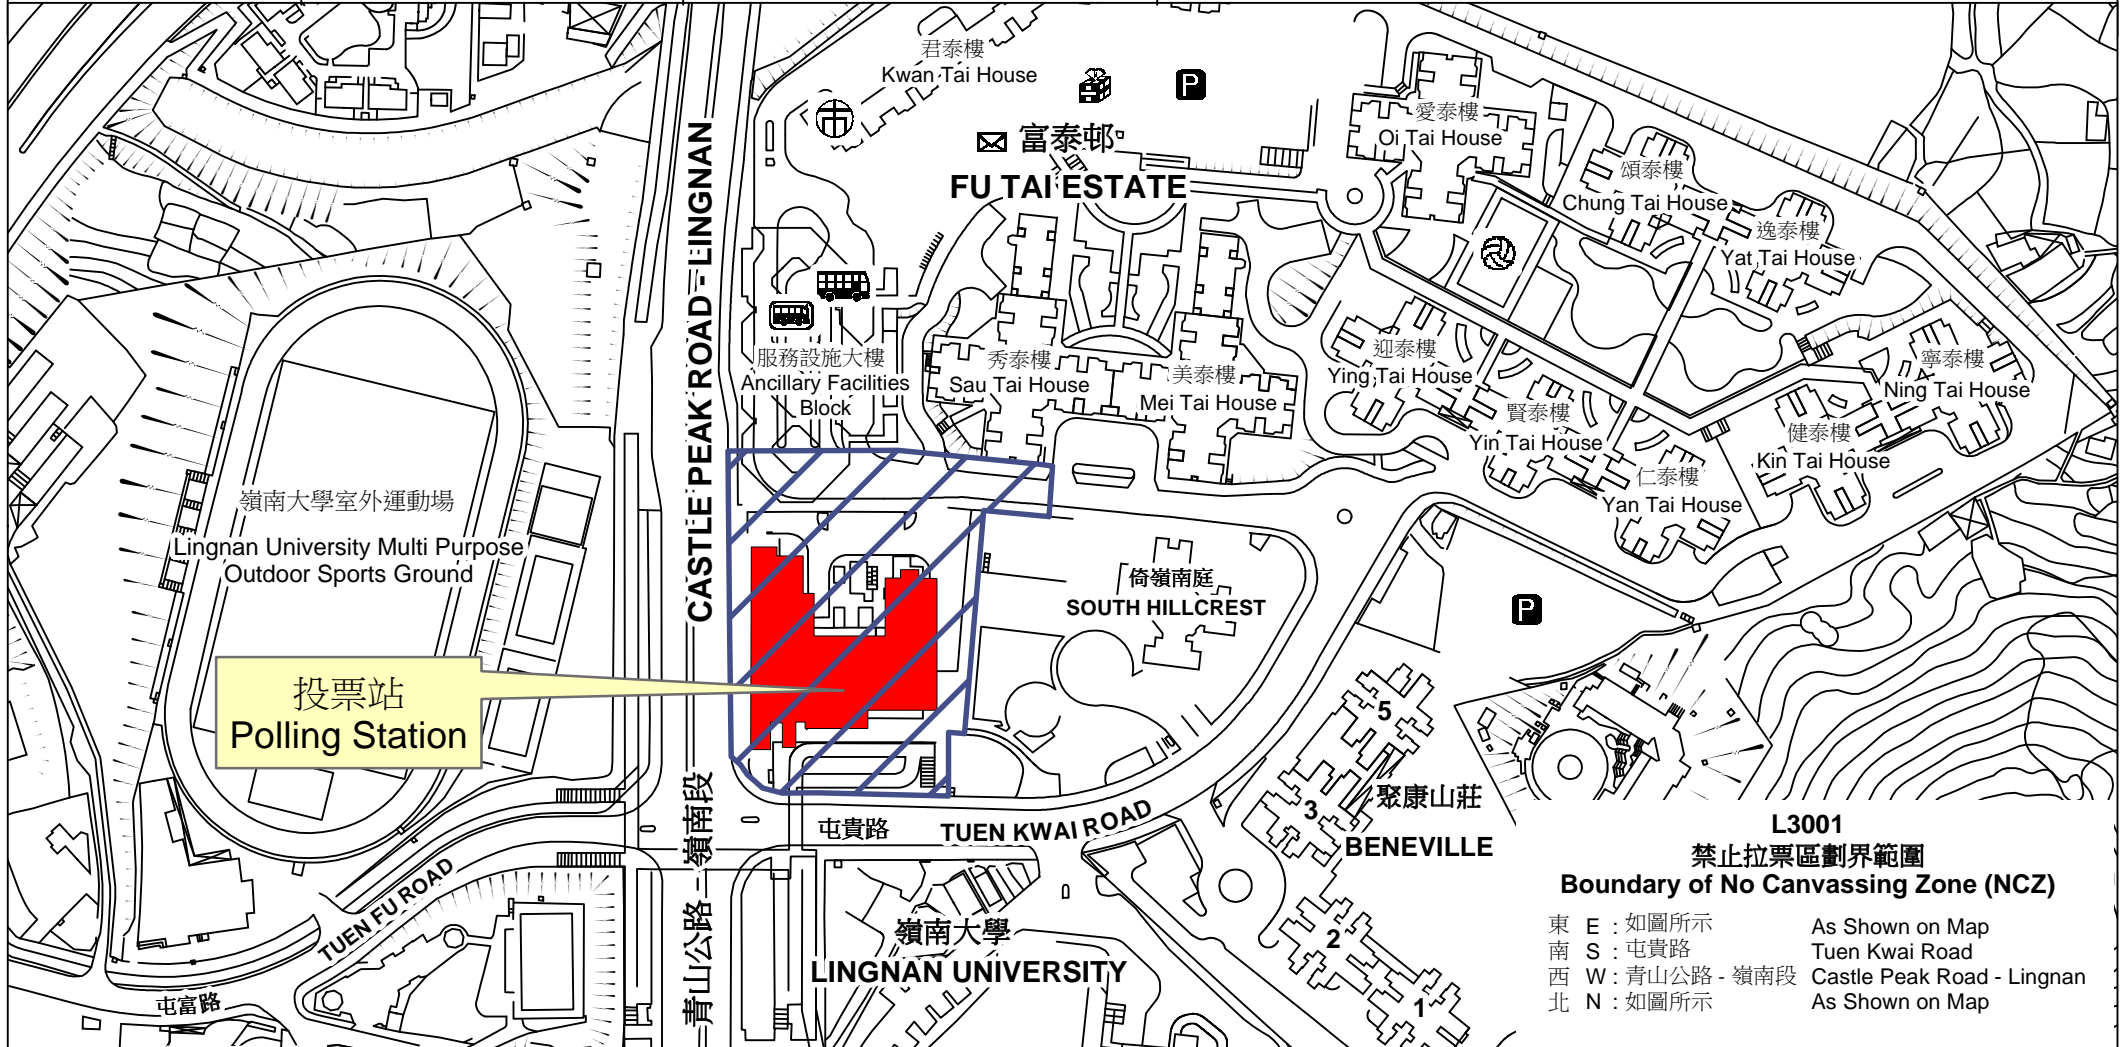

# 投票站位置圖和禁止拉票區 Polling Station - Location Plan & No Canvassing Zone

投票站編號 Polling Station Code	區議會名稱 Name of District Council	2019年區議會一般選舉選區編號及名稱 Code & Name of Constituency for 2019 District Council Ordinary Election	名稱及地址 Name & Address
<b>L3001</b>	<b>屯門 TUEN MUN</b>	<b>L30 富泰 Fu Tai</b>	嶺南大學郭少明伉儷樓 新界屯門嶺南大學郭少明伉儷樓地下9號室 <b>Simon and Eleanor Kwok Building, Lingnan University SEKG09, Simon and Eleanor Kwok Building, Lingnan University, Tuen Mun, New Territories</b>

**L3001  
禁止拉票區劃界範圍  
Boundary of No Canvassing Zone (NCZ)**

東 E : 如圖所示	As Shown on Map
南 S : 屯貴路	Tuen Kwai Road
西 W : 青山公路 - 嶺南段	Castle Peak Road - Lingnan
北 N : 如圖所示	As Shown on Map

 禁止拉票區  
No Canvassing Zone