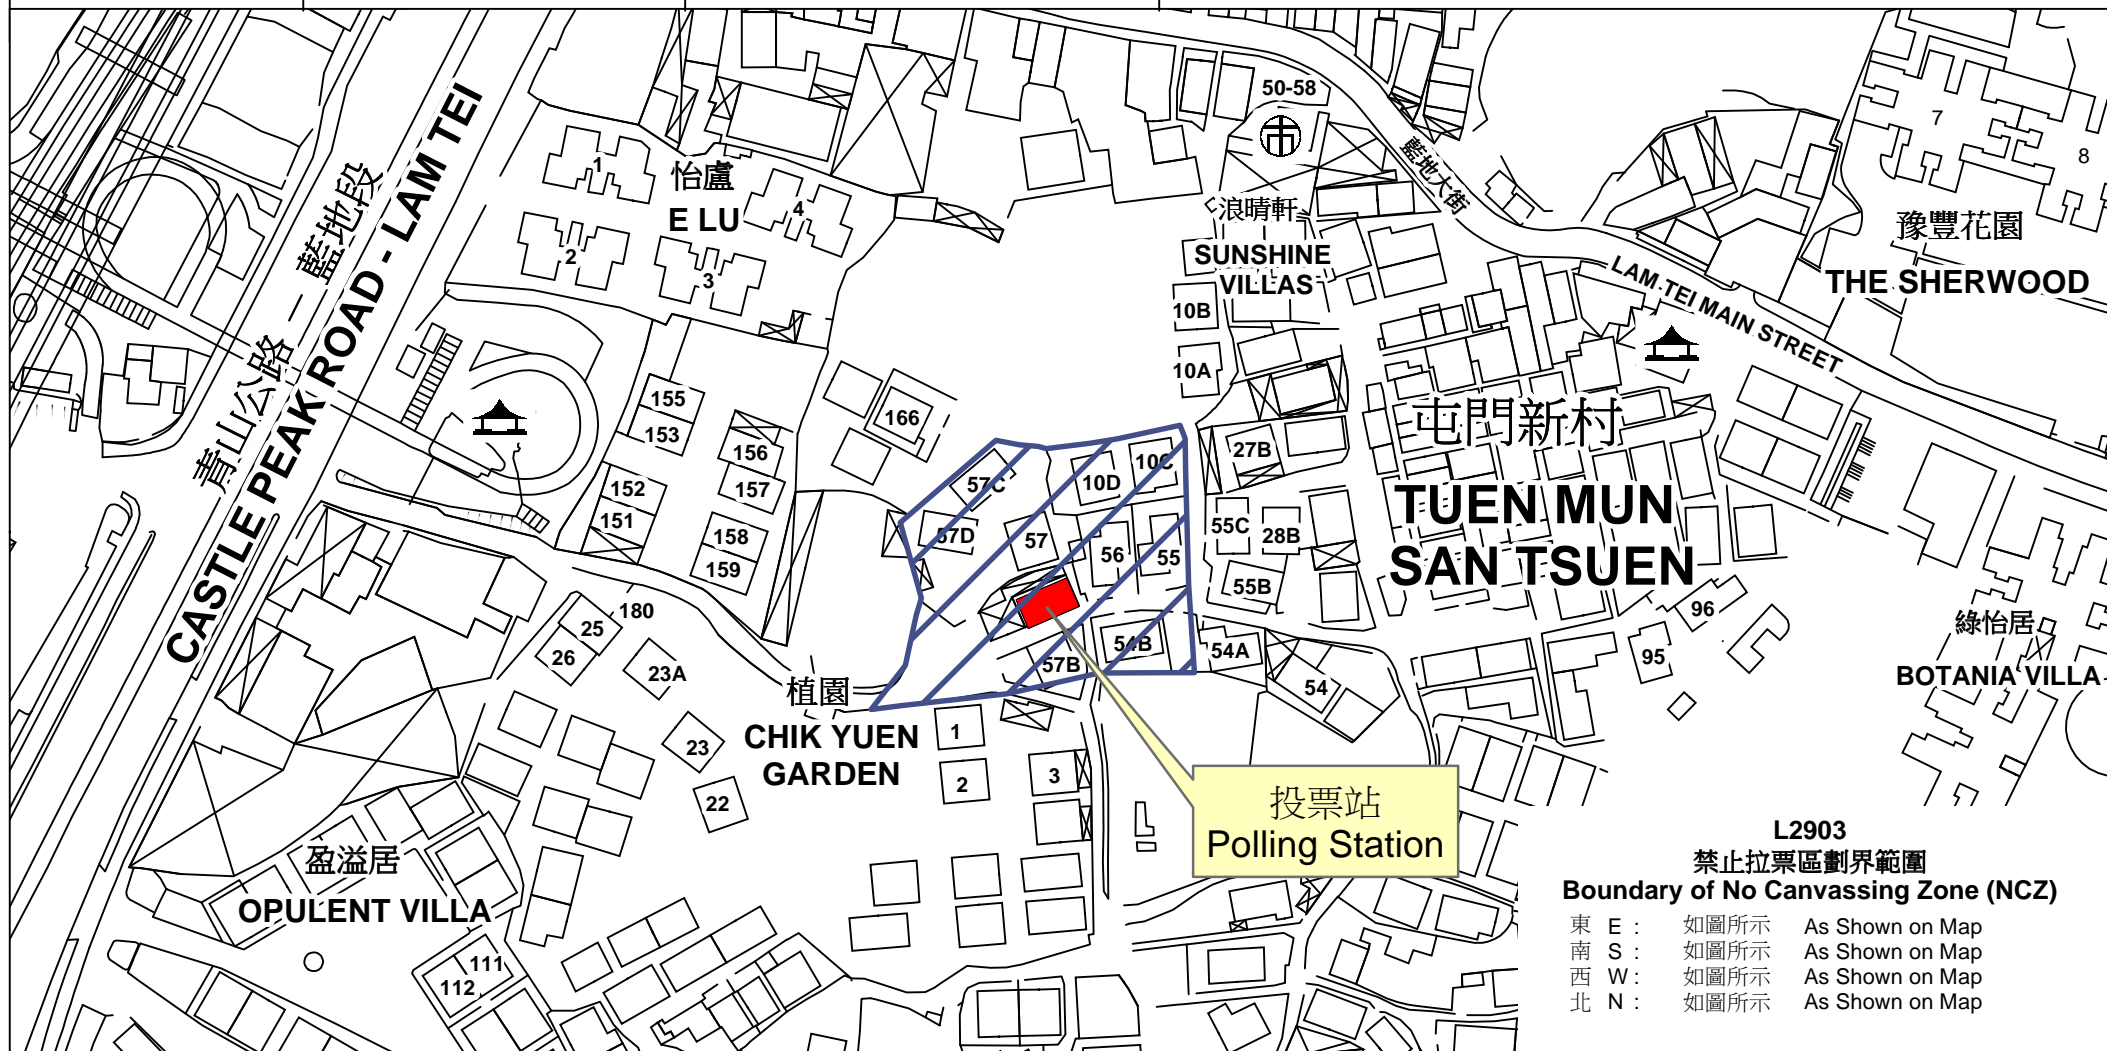

投票站位置圖和禁止拉票區 Polling Station - Location Plan & No Canvassing Zone

投票站編號 Polling Station Code	區議會名稱 Name of District Council	2019年區議會一般選舉選區編號及名稱 Code & Name of Constituency for 2019 District Council Ordinary Election	名稱及地址 Name & Address
L2903	屯門 TUEN MUN	L29 屯門鄉郊 Tuen Mun Rural	屯門新村村公所 新界屯門藍地屯門新村57號A Tuen Mun San Tsuen Village Office 57A Tuen Mun San Tsuen, Lam Tei, Tuen Mun, New Territories

**L2903
禁止拉票區劃界範圍
Boundary of No Canvassing Zone (NCZ)**

東 E :	如圖所示	As Shown on Map
南 S :	如圖所示	As Shown on Map
西 W :	如圖所示	As Shown on Map
北 N :	如圖所示	As Shown on Map

 禁止拉票區
No Canvassing Zone