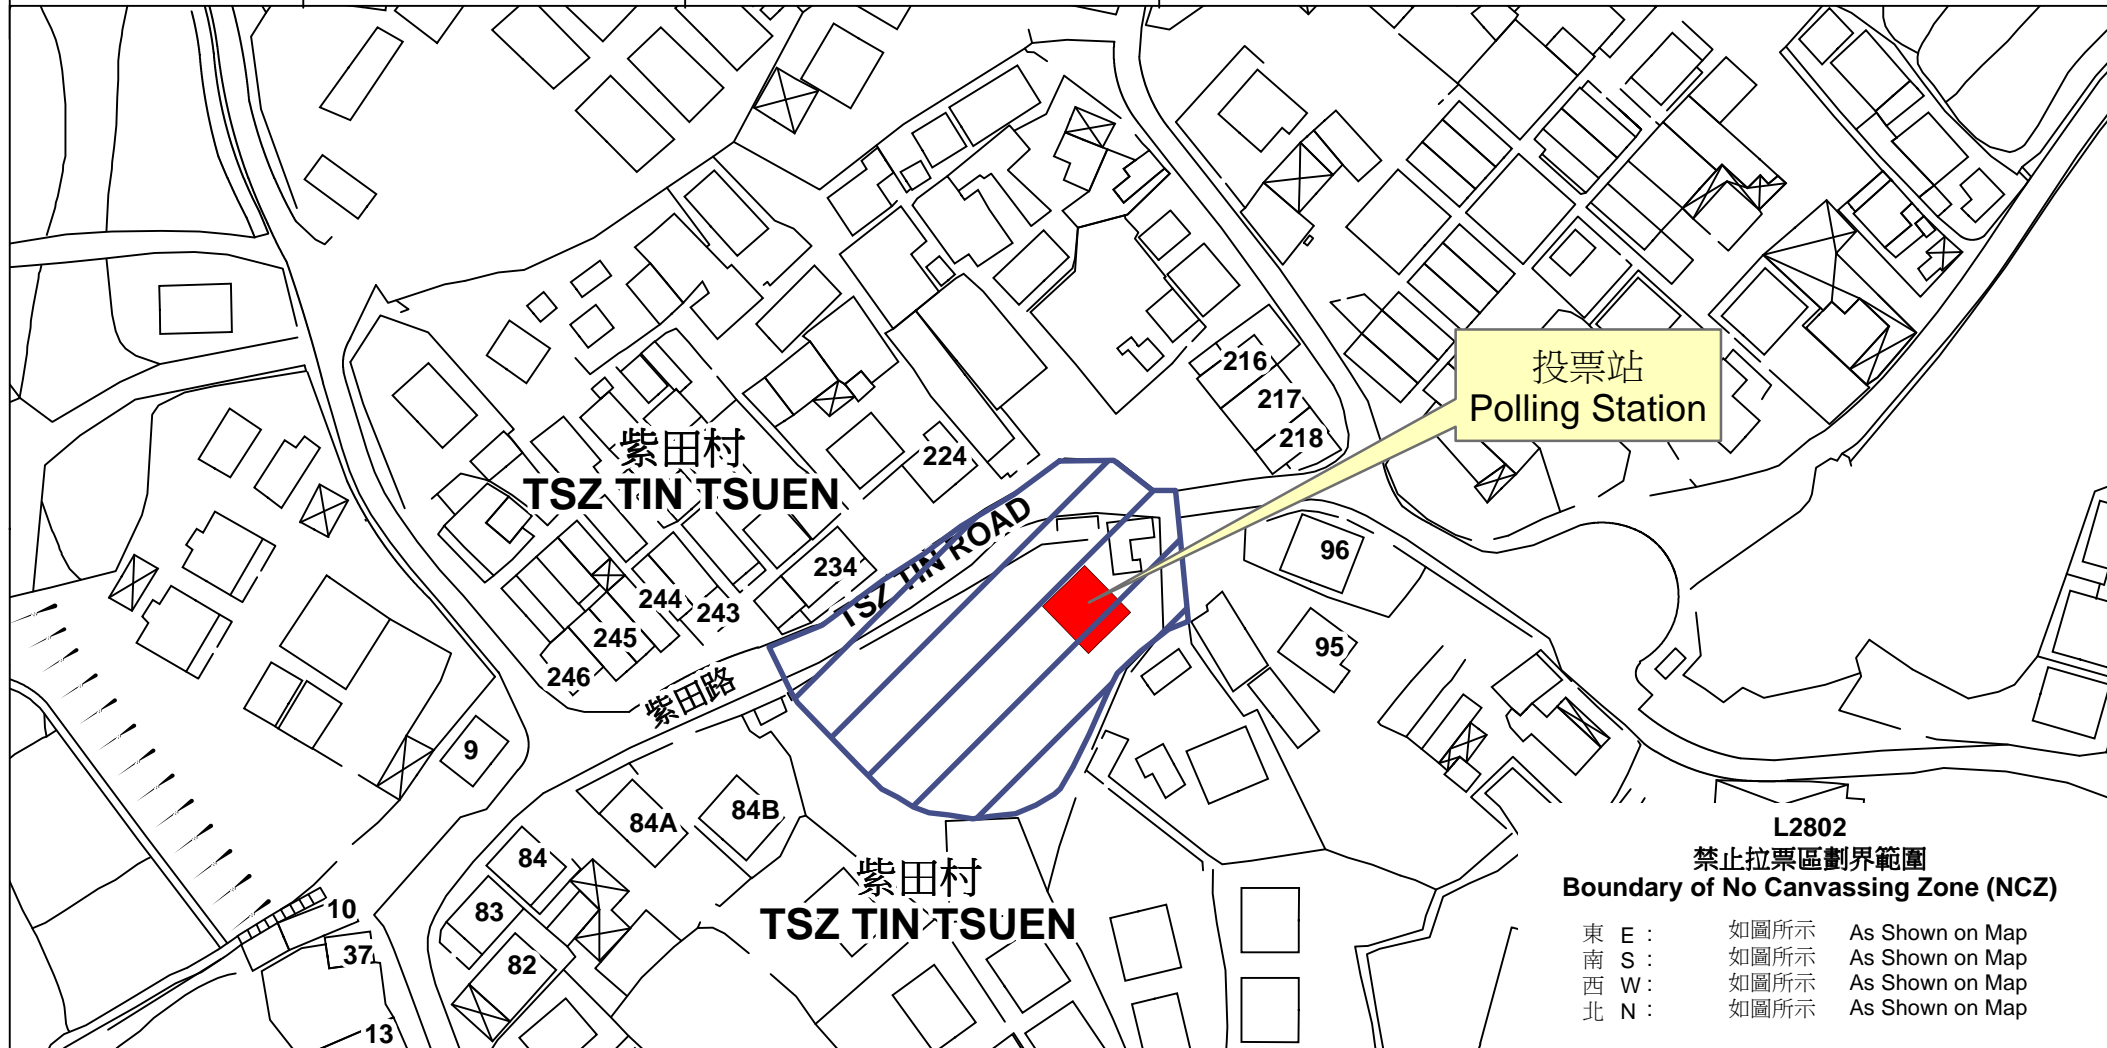

# 投票站位置圖和禁止拉票區 Polling Station - Location Plan & No Canvassing Zone

投票站編號 Polling Station Code	區議會名稱 Name of District Council	2019年區議會一般選舉選區編號及名稱 Code & Name of Constituency for 2019 District Council Ordinary Election	名稱及地址 Name & Address
<b>L2802</b>	<b>屯門 TUEN MUN</b>	<b>L28 欣田 Yan Tin</b>	屯門紫田村村公所 新界屯門紫田路紫田村93號 <b>Tuen Mun Tsz Tin Tsuen Village Office</b> <b>93 Tsz Tin Tsuen, Tsz Tin Road, Tuen Mun, New Territories</b>

**L2802**  
禁止拉票區劃界範圍  
Boundary of No Canvassing Zone (NCZ)

東 E :	如圖所示	As Shown on Map
南 S :	如圖所示	As Shown on Map
西 W :	如圖所示	As Shown on Map
北 N :	如圖所示	As Shown on Map

 禁止拉票區  
No Canvassing Zone