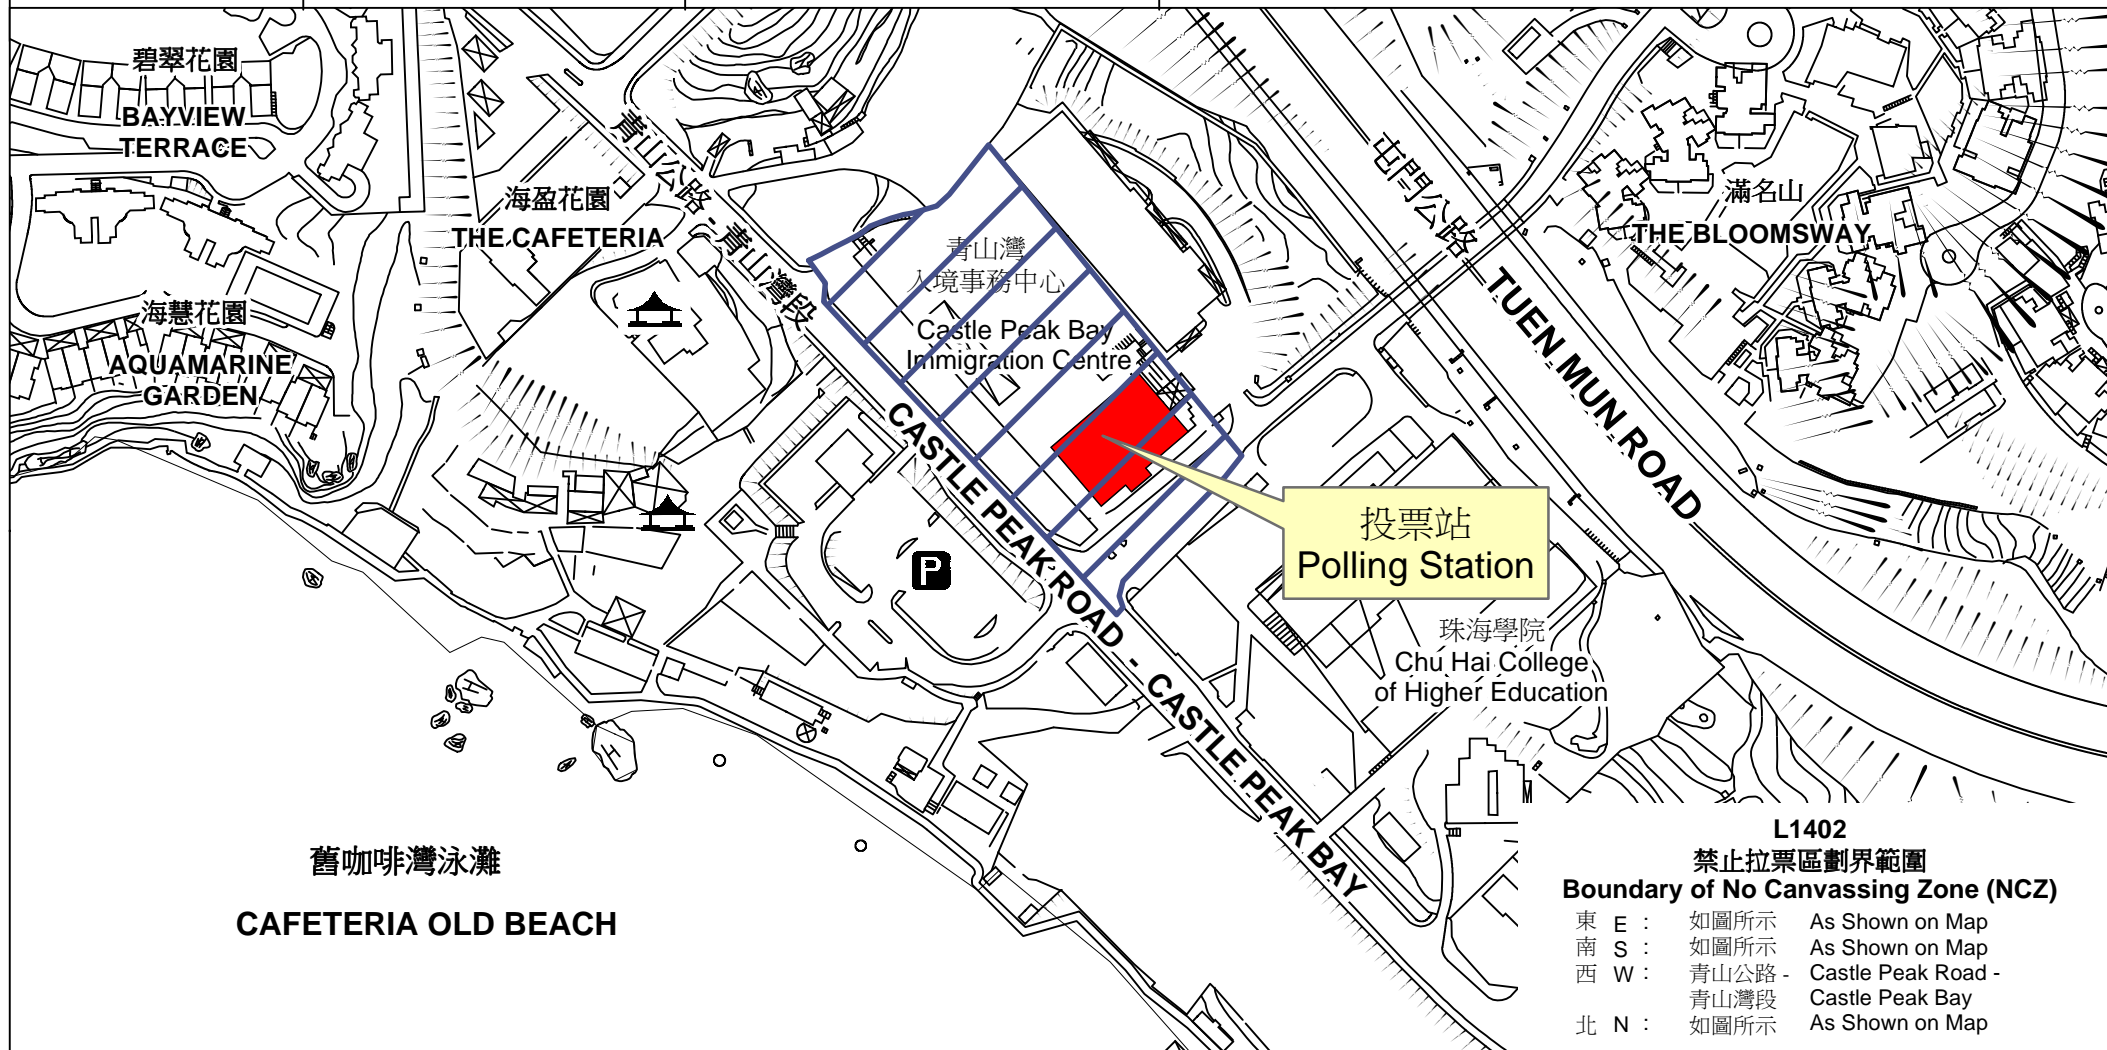

投票站位置圖和禁止拉票區 Polling Station - Location Plan & No Canvassing Zone

投票站編號 Polling Station Code	區議會名稱 Name of District Council	2019年區議會一般選舉選區編號及名稱 Code & Name of Constituency for 2019 District Council Ordinary Election	名稱及地址 Name & Address
L1402	屯門 TUEN MUN	L14 恒福 Hanford	入境事務學院 新界屯門青山灣青山公路82號地下高層 Immigration Service Institute of Training and Development Upper Ground Floor, 82 Castle Peak Road, Castle Peak Bay, Tuen Mun, New Territories

禁止拉票區
No Canvassing Zone