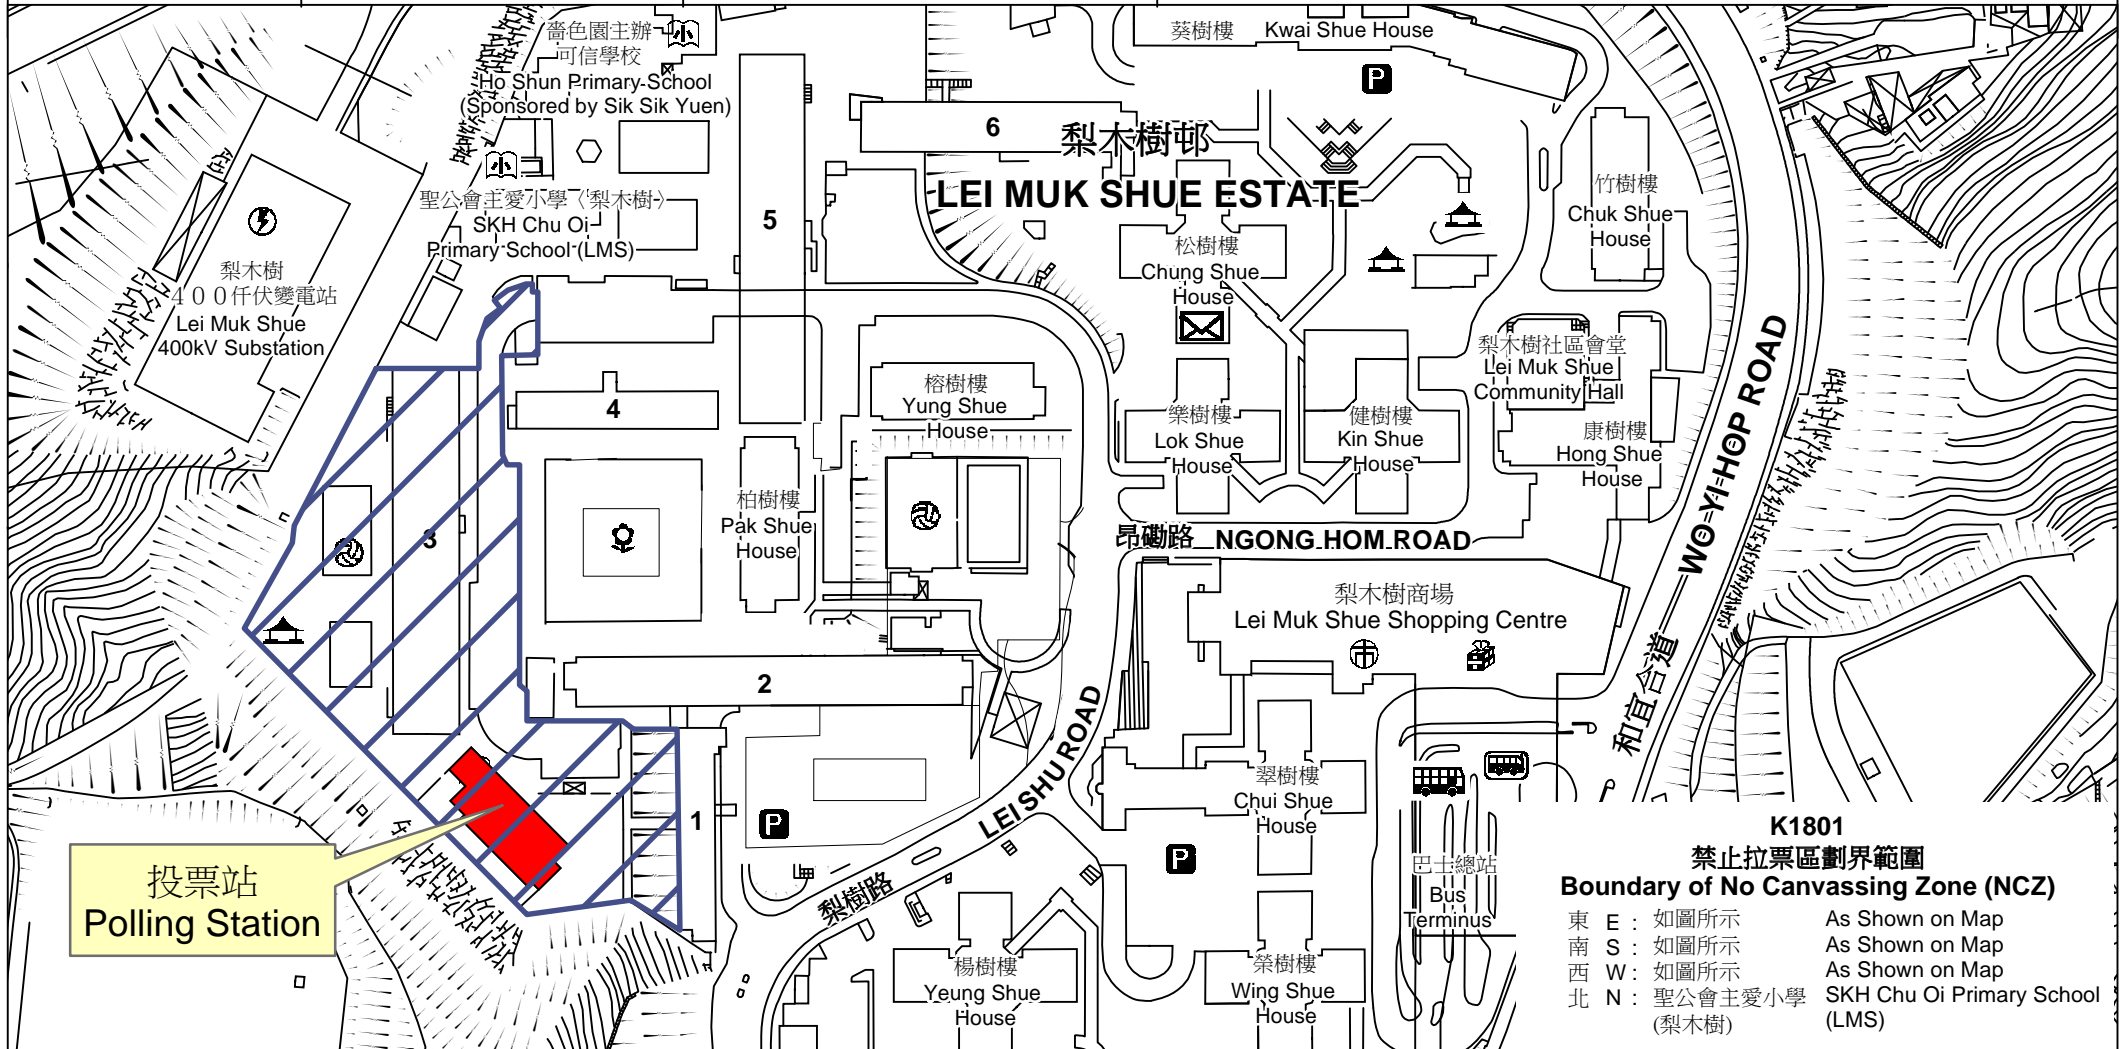

投票站位置圖和禁止拉票區 Polling Station - Location Plan & No Canvassing Zone

投票站編號 Polling Station Code	區議會名稱 Name of District Council	2019年區議會一般選舉選區編號及名稱 Code & Name of Constituency for 2019 District Council Ordinary Election	名稱及地址 Name & Address
K1801	荃灣 TSUEN WAN	K18 梨木樹西 Lei Muk Shue West	梨木樹天主教小學 新界荃灣梨木樹邨第二校舍 Lei Muk Shue Catholic Primary School Estate School No. 2, Lei Muk Shue Estate, Tsuen Wan, New Territories

投票站
Polling Station

**K1801
禁止拉票區劃界範圍
Boundary of No Canvassing Zone (NCZ)**

東 E :	如圖所示	As Shown on Map
南 S :	如圖所示	As Shown on Map
西 W :	如圖所示	As Shown on Map
北 N :	聖公會主愛小學 (梨木樹)	SKH Chu Oi Primary School (LMS)

 禁止拉票區
No Canvassing Zone