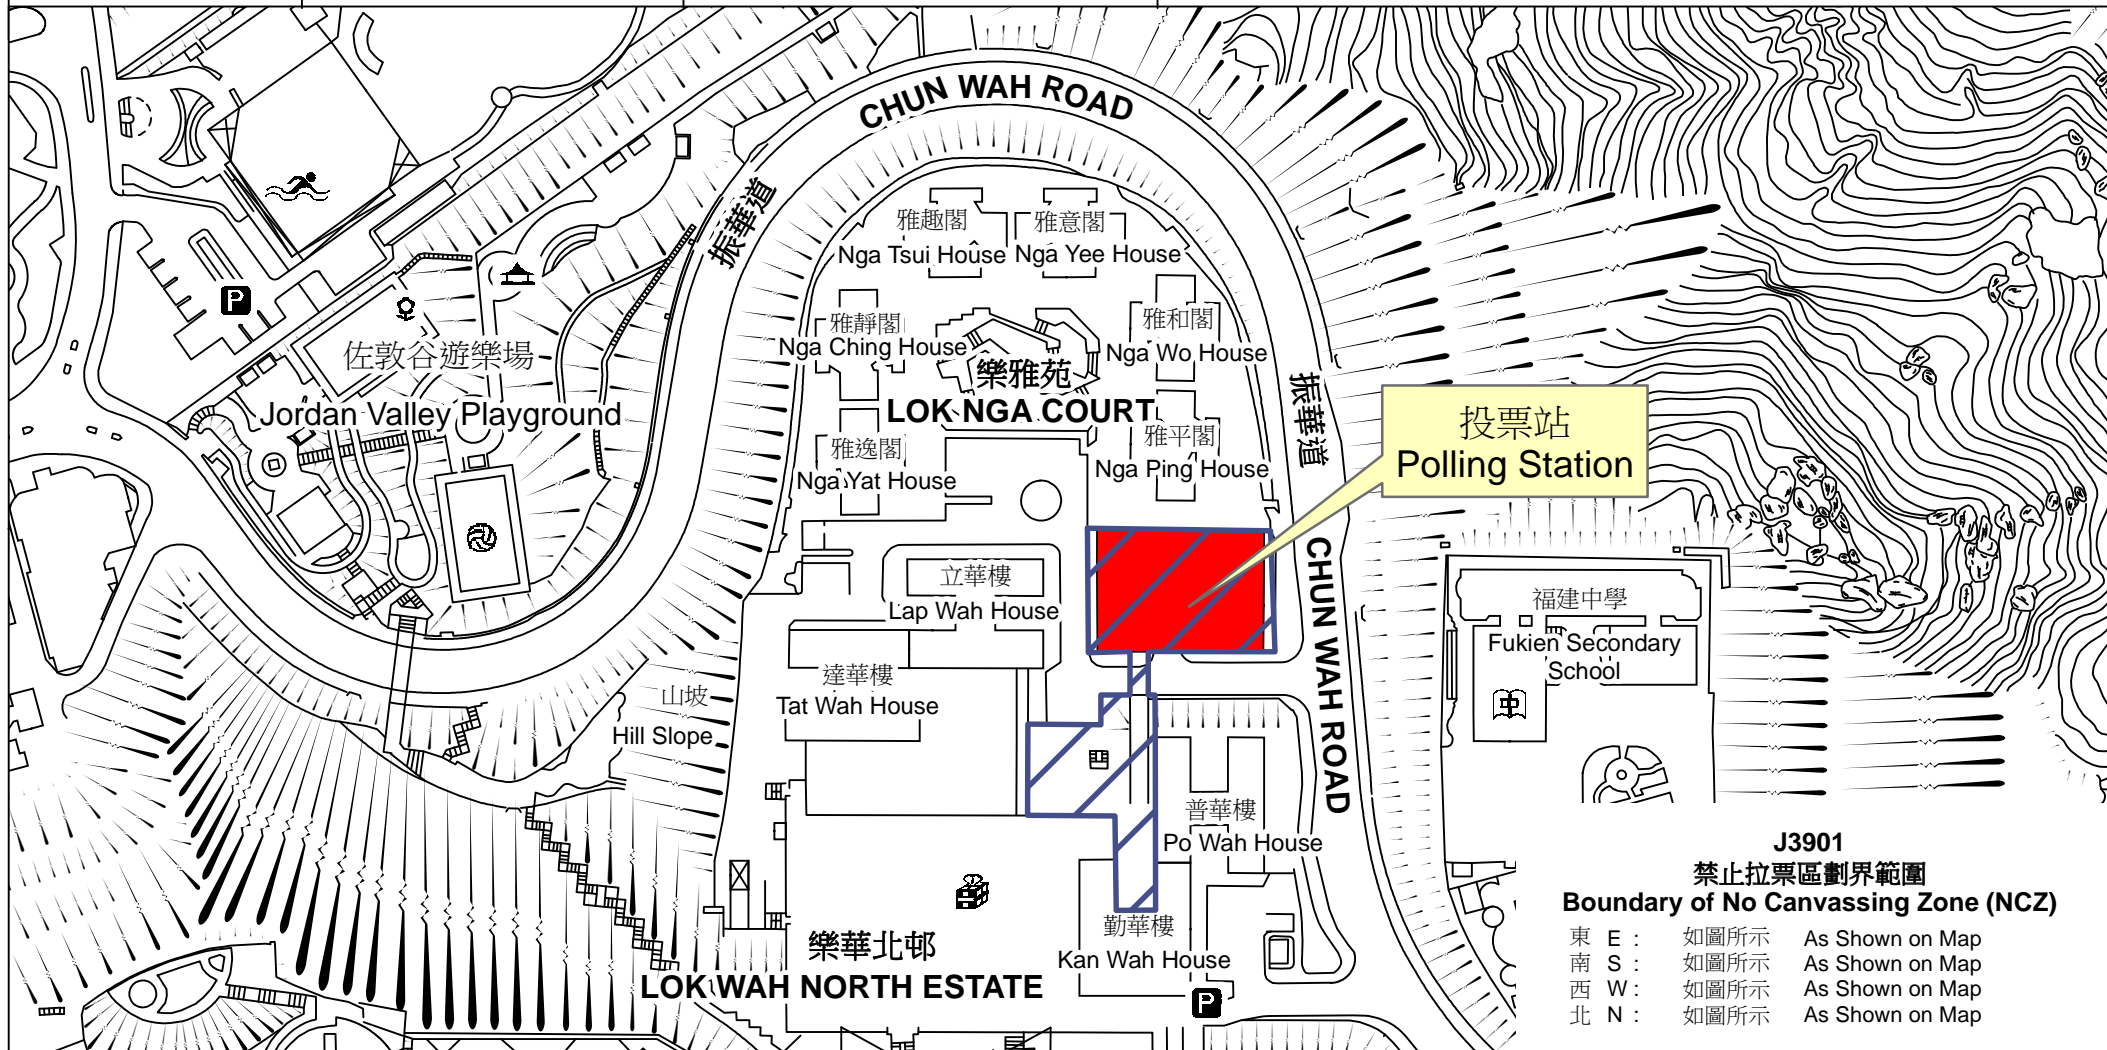

投票站位置圖和禁止拉票區 Polling Station - Location Plan & No Canvassing Zone

投票站編號 Polling Station Code	區議會名稱 Name of District Council	2019年區議會一般選舉選區編號及名稱 Code & Name of Constituency for 2019 District Council Ordinary Election	名稱及地址 Name & Address
J3901	觀塘 KWUN TONG	J39 牛頭角下邨 Lower Ngau Tau Kok Estate	振華道體育館 九龍牛頭角振華道50號樂雅苑停車場頂樓 Chun Wah Road Sports Centre Top Floor, Lok Nga Court Carpark, 50 Chun Wah Road, Ngau Tau Kok, Kowloon

J3901
禁止拉票區劃界範圍
Boundary of No Canvassing Zone (NCZ)

東 E :	如圖所示	As Shown on Map
南 S :	如圖所示	As Shown on Map
西 W :	如圖所示	As Shown on Map
北 N :	如圖所示	As Shown on Map

 禁止拉票區
No Canvassing Zone