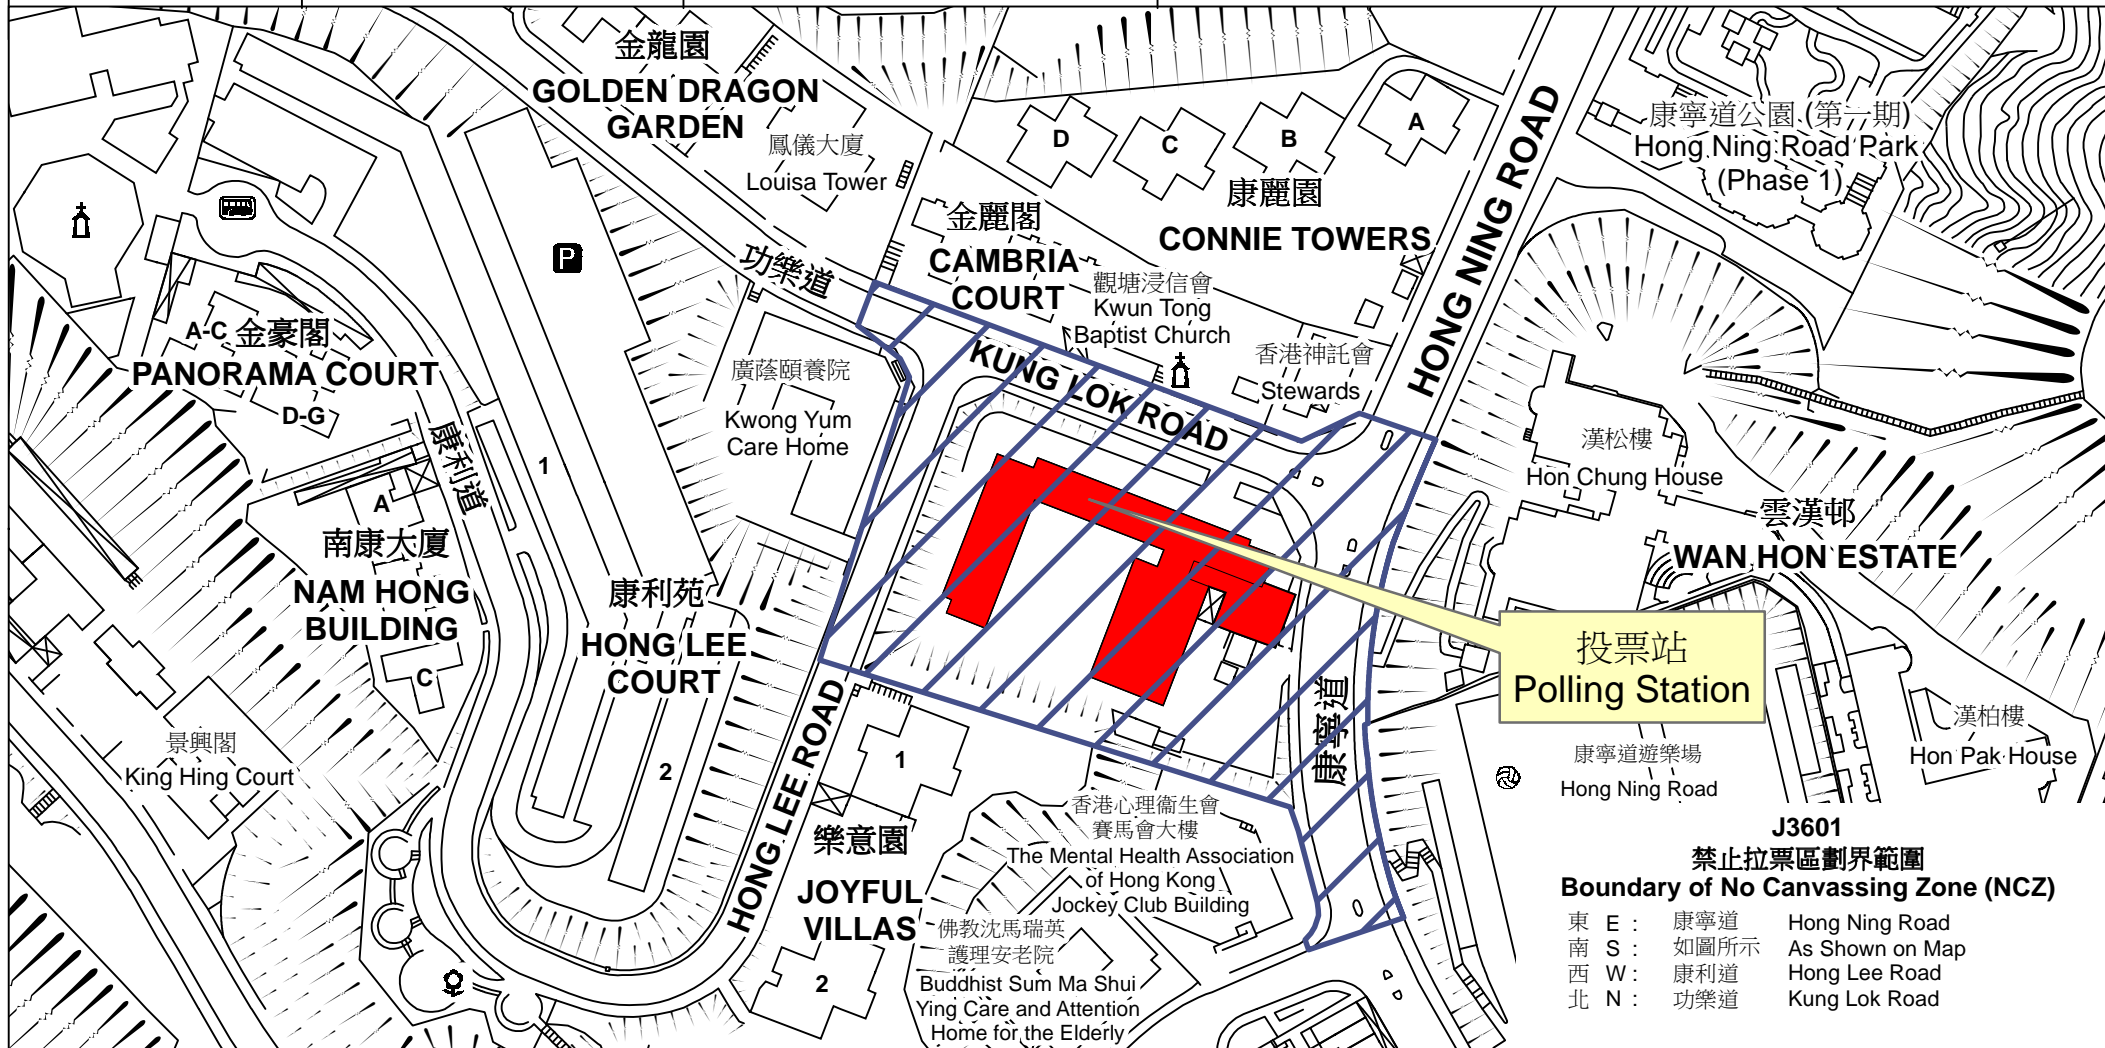

投票站位置圖和禁止拉票區 Polling Station - Location Plan & No Canvassing Zone

| 投票站編號 Polling Station Code | 區議會名稱 Name of District Council | 2019年區議會一般選舉選區編號及名稱 Code & Name of Constituency for 2019 District Council Ordinary Election | 名稱及地址 Name & Address |
|-------------------------------|-----------------------------------|---|--|
| J3601 | 觀塘 KWUN TONG | J36 康樂 Hong Lok | 觀塘功樂官立中學 九龍觀塘功樂道90號 Kwun Tong Kung Lok Government Secondary School 90 Kung Lok Road, Kwun Tong, Kowloon |

 禁止拉票區
No Canvassing Zone