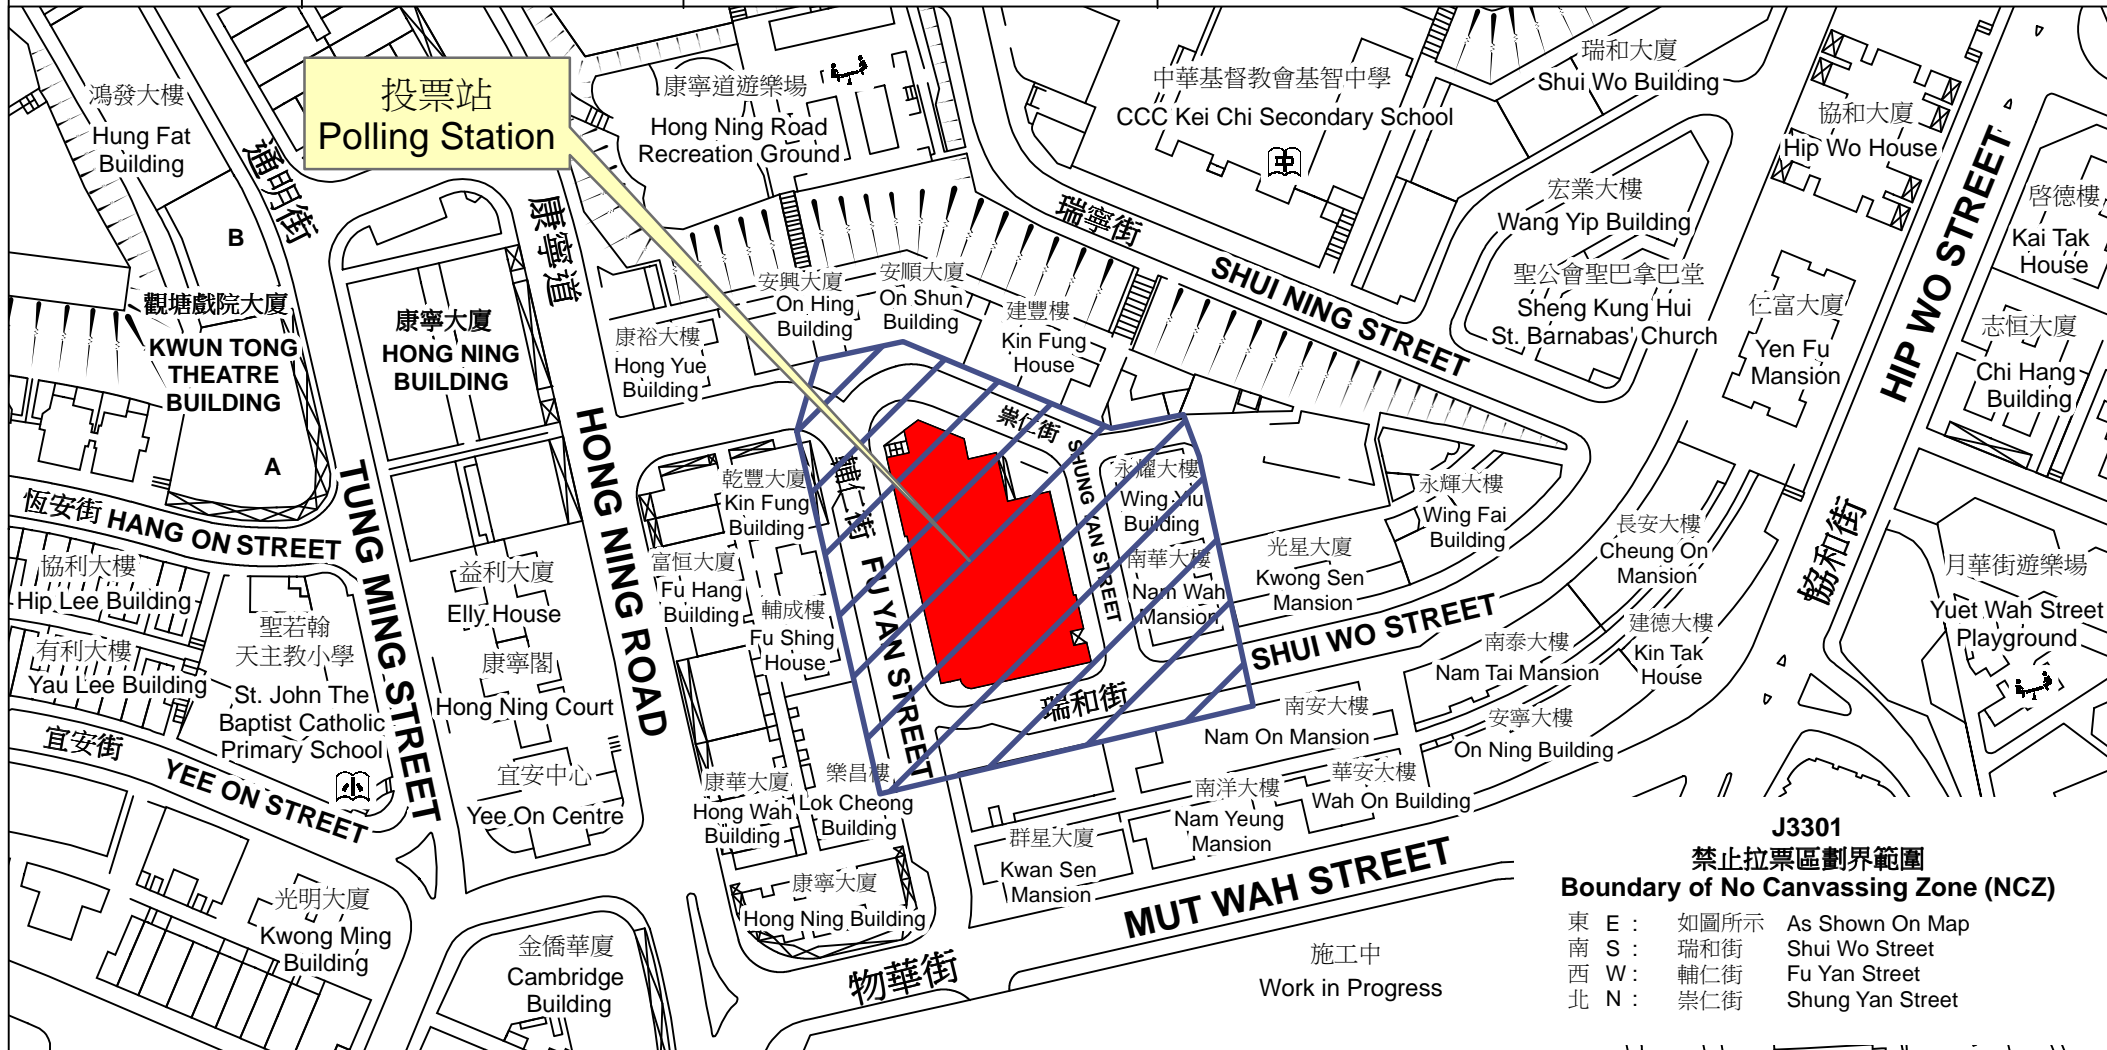

# 投票站位置圖和禁止拉票區 Polling Station - Location Plan & No Canvassing Zone

投票站編號 Polling Station Code	區議會名稱 Name of District Council	2019年區議會一般選舉選區編號及名稱 Code & Name of Constituency for 2019 District Council Ordinary Election	名稱及地址 Name & Address
<b>J3301</b>	<b>觀塘 KWUN TONG</b>	<b>J33 協康 Hip Hong</b>	瑞和街體育館 九龍觀塘瑞和街9號瑞和街市政大廈8樓 <b>Shui Wo Street Sports Centre</b> 8/F, Shui Wo Street Municipal Services Building, 9 Shui Wo Street, Kwun Tong, Kowloon

 禁止拉票區  
No Canvassing Zone