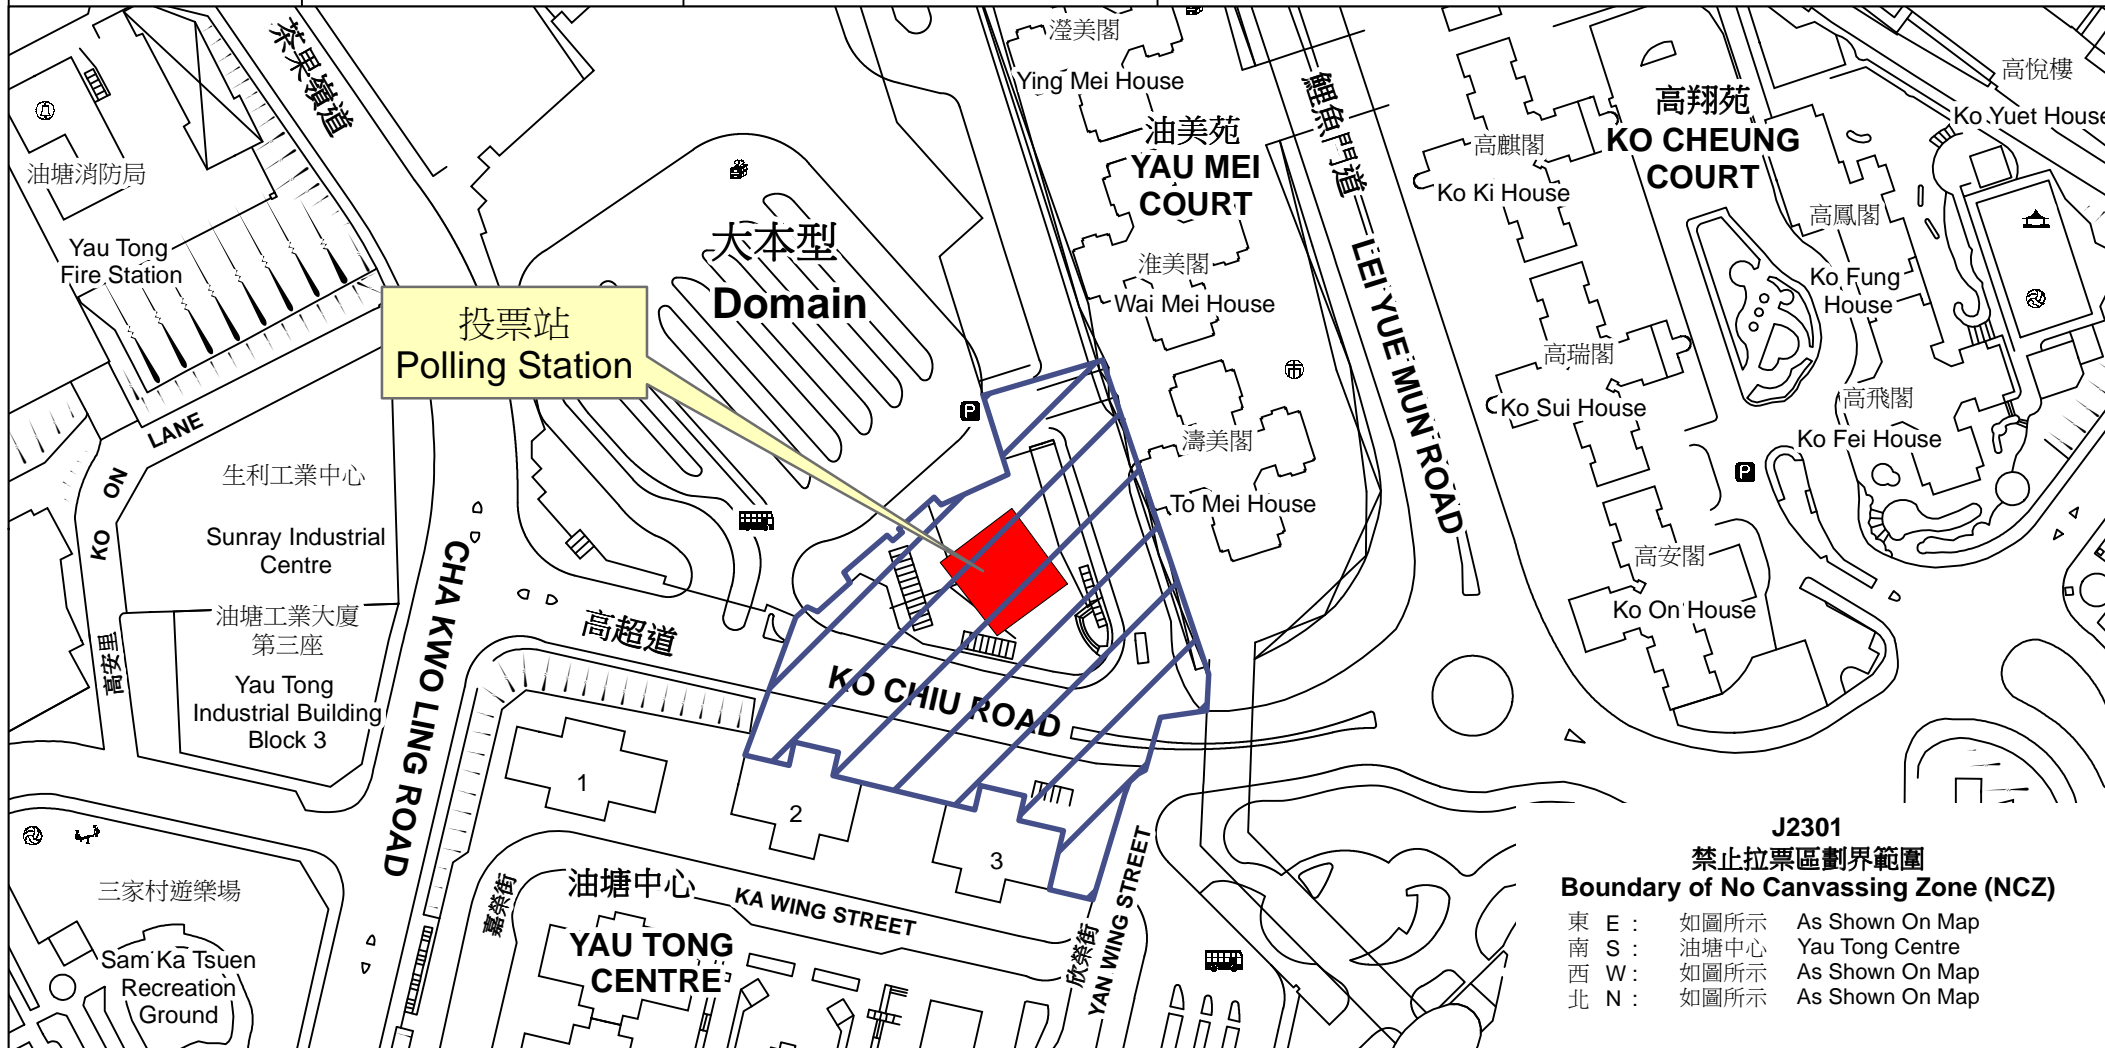

投票站位置圖和禁止拉票區 Polling Station - Location Plan & No Canvassing Zone

投票站編號 Polling Station Code	區議會名稱 Name of District Council	2019年區議會一般選舉選區編號及名稱 Code & Name of Constituency for 2019 District Council Ordinary Election	名稱及地址 Name & Address
J2301	觀塘 KWUN TONG	J23 油塘東 Yau Tong East	油塘社區會堂 九龍油塘高超道38號 Yau Tong Community Hall 38 Ko Chiu Road, Yau Tong, Kowloon

**J2301
禁止拉票區劃界範圍
Boundary of No Canvassing Zone (NCZ)**

東 E :	如圖所示	As Shown On Map
南 S :	油塘中心	Yau Tong Centre
西 W :	如圖所示	As Shown On Map
北 N :	如圖所示	As Shown On Map

 禁止拉票區
No Canvassing Zone