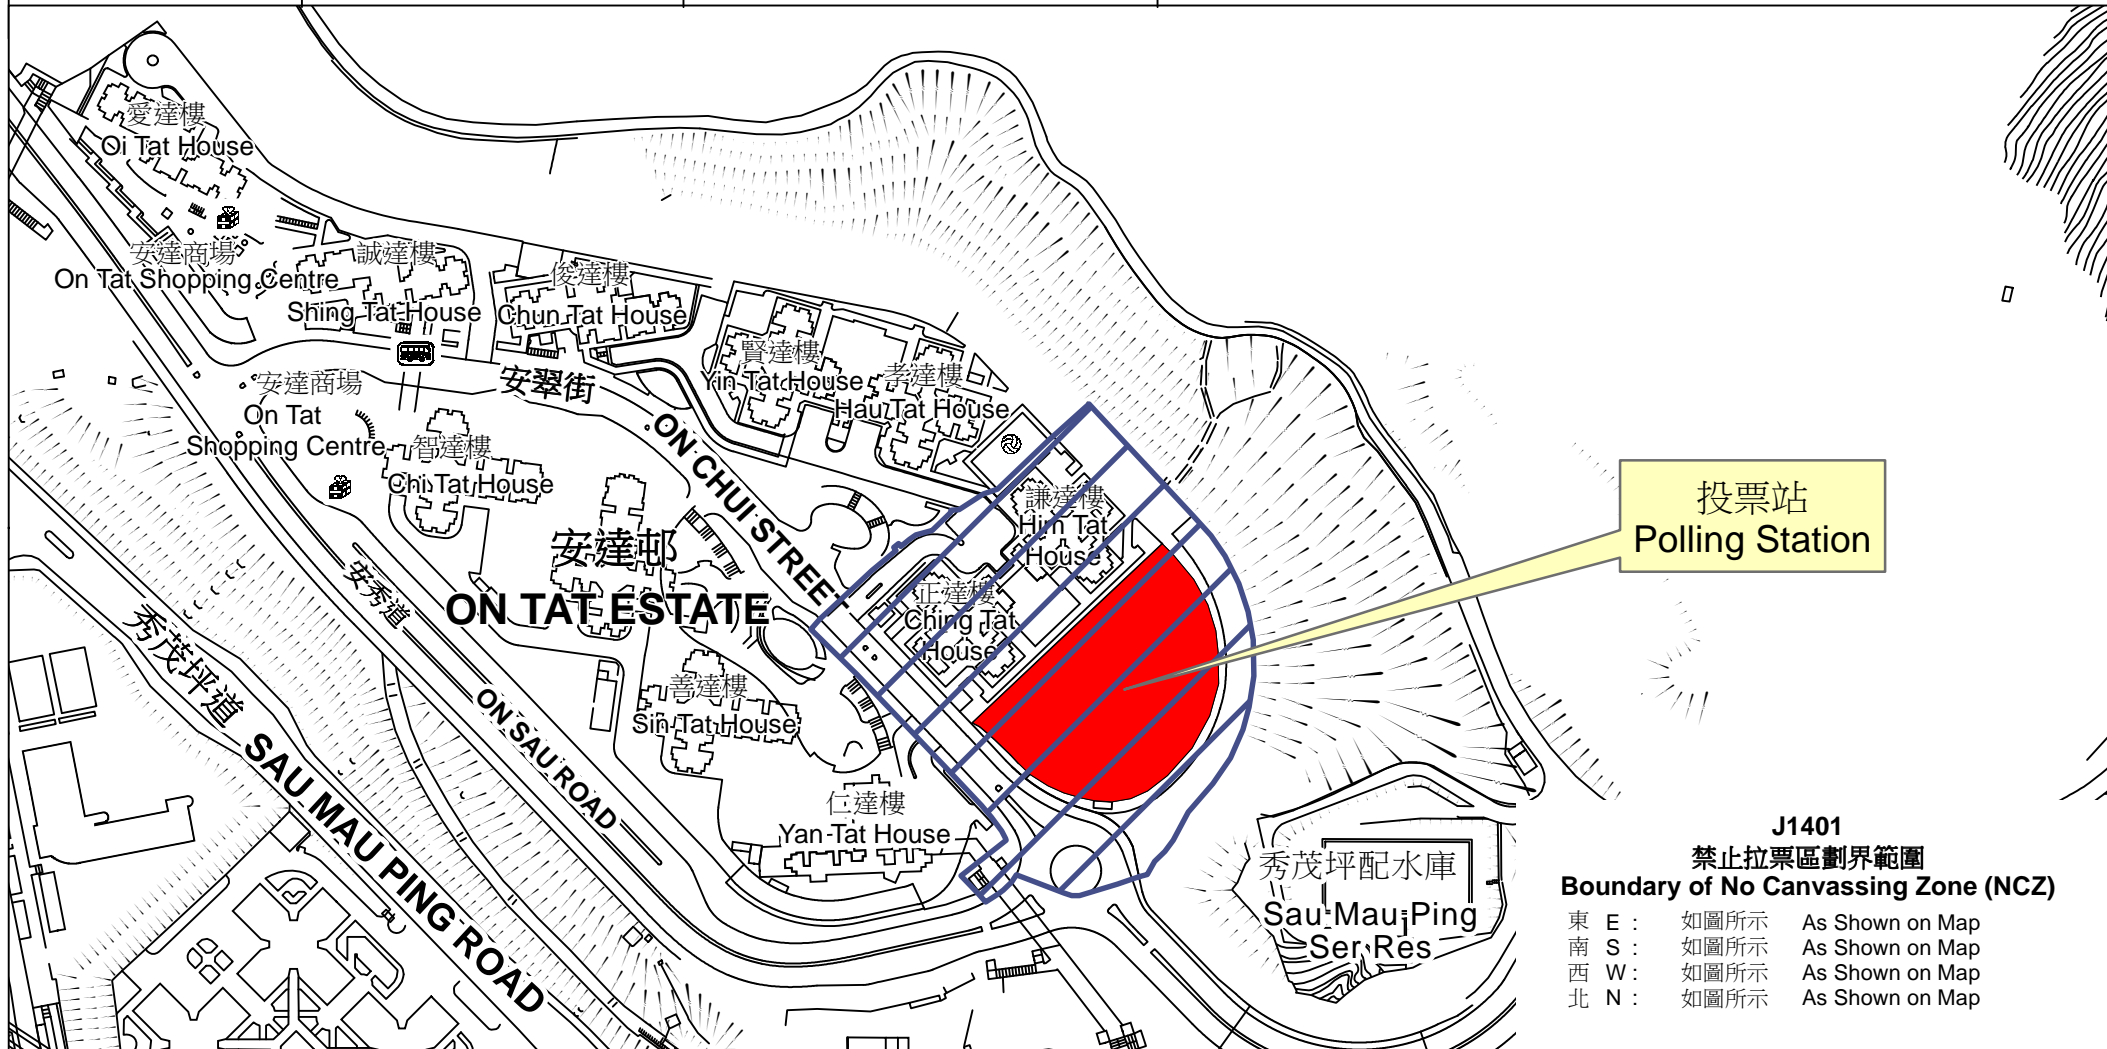

# 投票站位置圖和禁止拉票區 Polling Station - Location Plan & No Canvassing Zone

投票站編號 Polling Station Code	區議會名稱 Name of District Council	2019年區議會一般選舉選區編號及名稱 Code & Name of Constituency for 2019 District Council Ordinary Election	名稱及地址 Name & Address
<b>J1401</b>	<b>觀塘 KWUN TONG</b>	<b>J14 安達 On Tat</b>	聖公會聖約翰曾肇添小學 九龍觀塘安翠街11號 SKH St. John's Tsang Shiu Tim Primary School 11 On Chui Street, Kwun Tong, Kowloon

**J1401**  
**禁止拉票區劃界範圍**  
**Boundary of No Canvassing Zone (NCZ)**

東 E :	如圖所示	As Shown on Map
南 S :	如圖所示	As Shown on Map
西 W :	如圖所示	As Shown on Map
北 N :	如圖所示	As Shown on Map

 禁止拉票區  
No Canvassing Zone