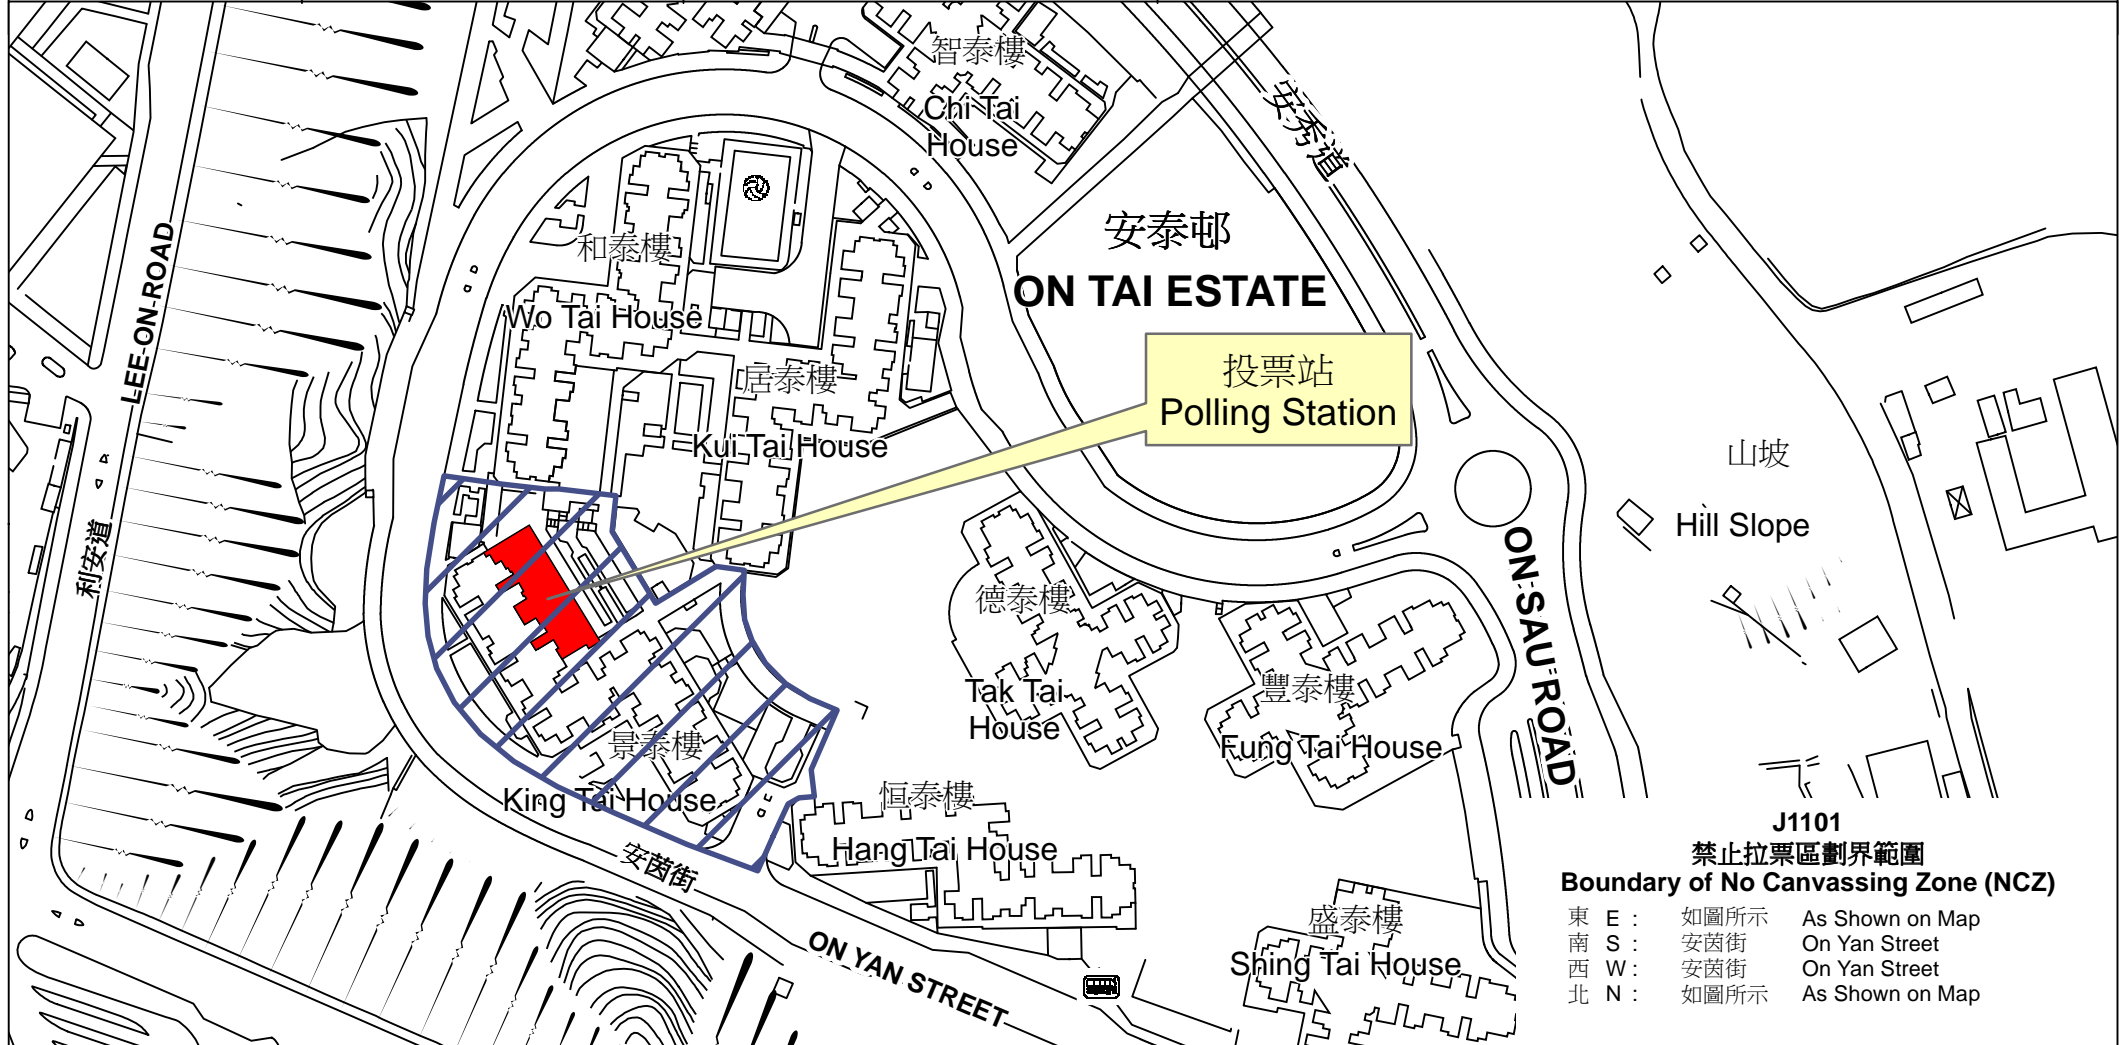

# 投票站位置圖和禁止拉票區 Polling Station - Location Plan & No Canvassing Zone

投票站編號 Polling Station Code	區議會名稱 Name of District Council	2019年區議會一般選舉選區編號及名稱 Code & Name of Constituency for 2019 District Council Ordinary Election	名稱及地址 Name & Address
<b>J1101</b>	<b>觀塘 KWUN TONG</b>	<b>J11 觀塘安泰 Kwun Tong On Tai</b>	光愛樂幼稚園(安泰) 九龍觀塘安泰邨景泰樓地下高層 <b>Light and Love Home Happy Kindergarten (On Tai) UG/F, King Tai House, On Tai Estate, Kwun Tong, Kowloon</b>

 禁止拉票區  
No Canvassing Zone