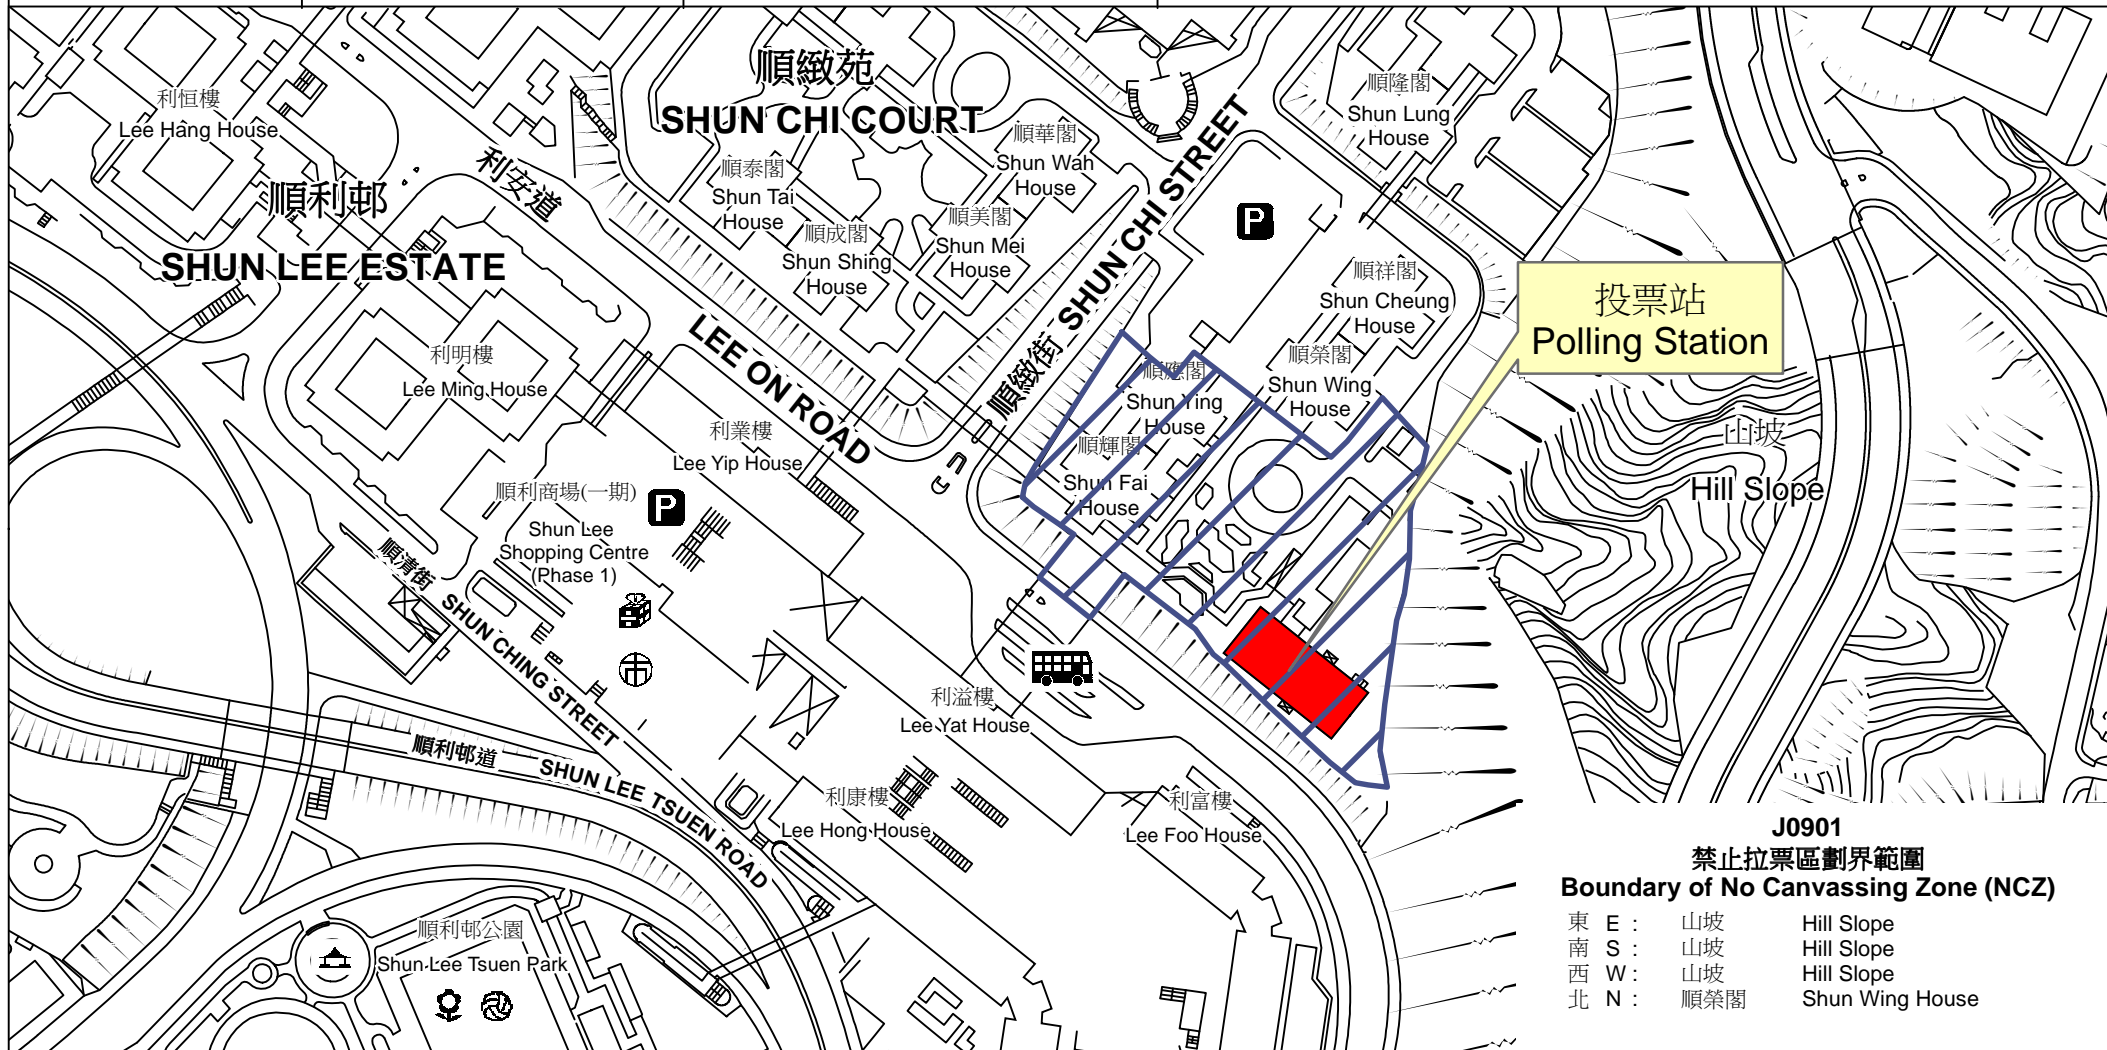

# 投票站位置圖和禁止拉票區 Polling Station - Location Plan & No Canvassing Zone

投票站編號 Polling Station Code	區議會名稱 Name of District Council	2019年區議會一般選舉選區編號及名稱 Code & Name of Constituency for 2019 District Council Ordinary Election	名稱及地址 Name & Address
<b>J0901</b>	<b>觀塘 KWUN TONG</b>	<b>J09 雙順 Sheung Shun</b>	<b>順利社區中心 九龍順利邨順緻街2號 Shun Lee Estate Community Centre 2 Shun Chi Street, Shun Lee Estate, Kowloon</b>

 禁止拉票區  
No Canvassing Zone