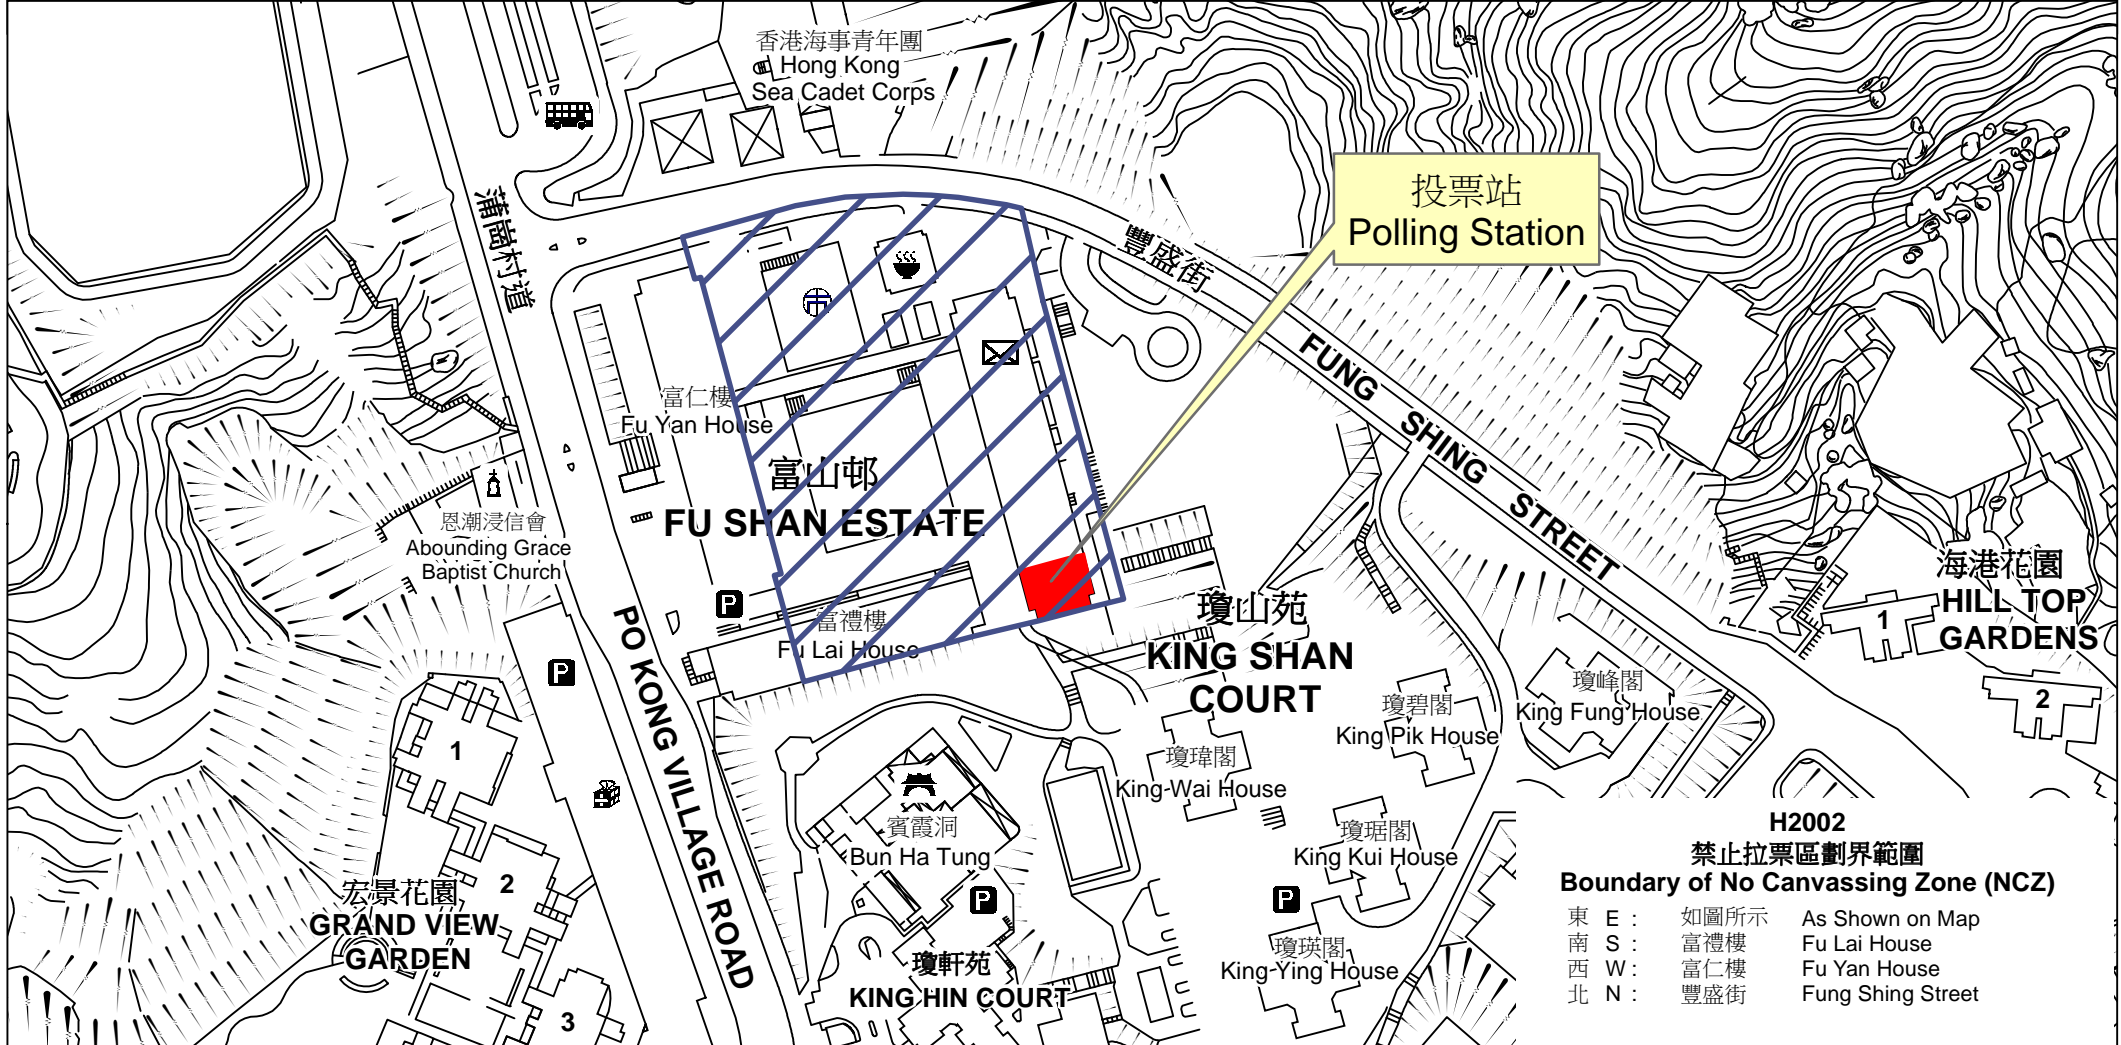

# 投票站位置圖和禁止拉票區 Polling Station - Location Plan & No Canvassing Zone

投票站編號 Polling Station Code	區議會名稱 Name of District Council	2019年區議會一般選舉選區編號及名稱 Code & Name of Constituency for 2019 District Council Ordinary Election	名稱及地址 Name & Address
<b>H2002</b>	<b>黃大仙 WONG TAI SIN</b>	<b>H20 瓊富 King Fu</b>	耆色園主辦可富耆英鄰舍中心 九龍黃大仙富山邨富信樓地庫一層13-14號 Ho Fu Neighbourhood Centre for Senior Citizens (Sponsored by Sik Sik Yuen) Unit 13-14, LG1, Fu Shun House, Fu Shan Estate, Wong Tai Sin, Kowloon

**H2002**  
**禁止拉票區劃界範圍**  
**Boundary of No Canvassing Zone (NCZ)**

- |       |      |                   |
|-------|------|-------------------|
| 東 E : | 如圖所示 | As Shown on Map   |
| 南 S : | 富禮樓  | Fu Lai House      |
| 西 W : | 富仁樓  | Fu Yan House      |
| 北 N : | 豐盛街  | Fung Shing Street |

禁止拉票區  
No Canvassing Zone