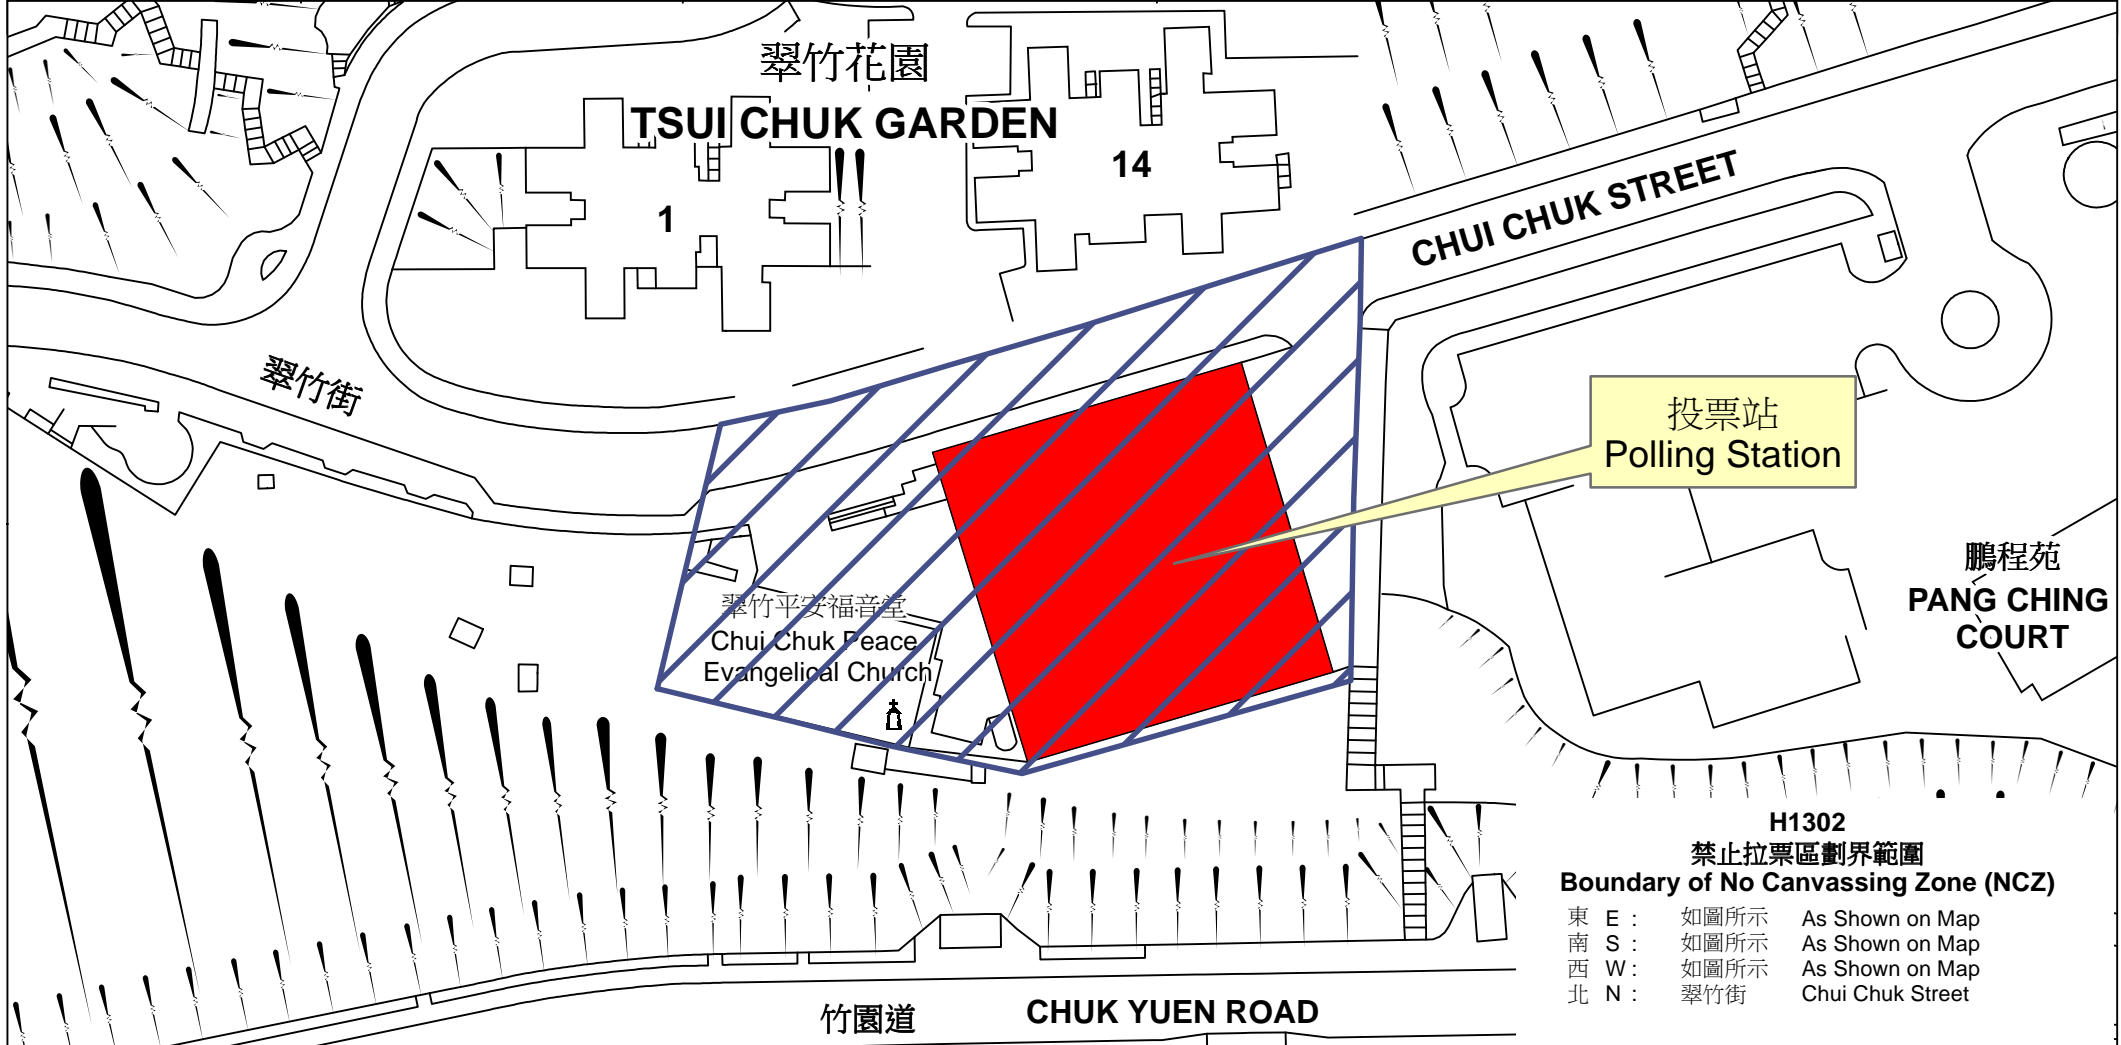

投票站位置圖和禁止拉票區 Polling Station - Location Plan & No Canvassing Zone

<p>投票站編號 Polling Station Code</p> <p><b>H1302</b></p>	<p>區議會名稱 Name of District Council</p> <p><b>黃大仙 WONG TAI SIN</b></p>	<p>2019年區議會一般選舉選區編號及名稱 Code &amp; Name of Constituency for 2019 District Council Ordinary Election</p> <p><b>H13 翠竹及鵬程 Tsui Chuk &amp; Pang Ching</b></p>	<p>名稱及地址 Name &amp; Address</p> <p>翠竹商場5樓 九龍黃大仙翠竹街8號翠竹花園翠竹商場5樓 Level 5, Tsui Chuk Commercial Complex Level 5, Tsui Chuk Commercial Complex, Tsui Chuk Garden, 8 Chui Chuk Street, Wong Tai Sin, Kowloon</p>
---	--	---	---

**H1302**  
禁止拉票區劃界範圍  
Boundary of No Canvassing Zone (NCZ)

- |       |      |                  |
|-------|------|------------------|
| 東 E : | 如圖所示 | As Shown on Map  |
| 南 S : | 如圖所示 | As Shown on Map  |
| 西 W : | 如圖所示 | As Shown on Map  |
| 北 N : | 翠竹街  | Chui Chuk Street |

 禁止拉票區  
No Canvassing Zone