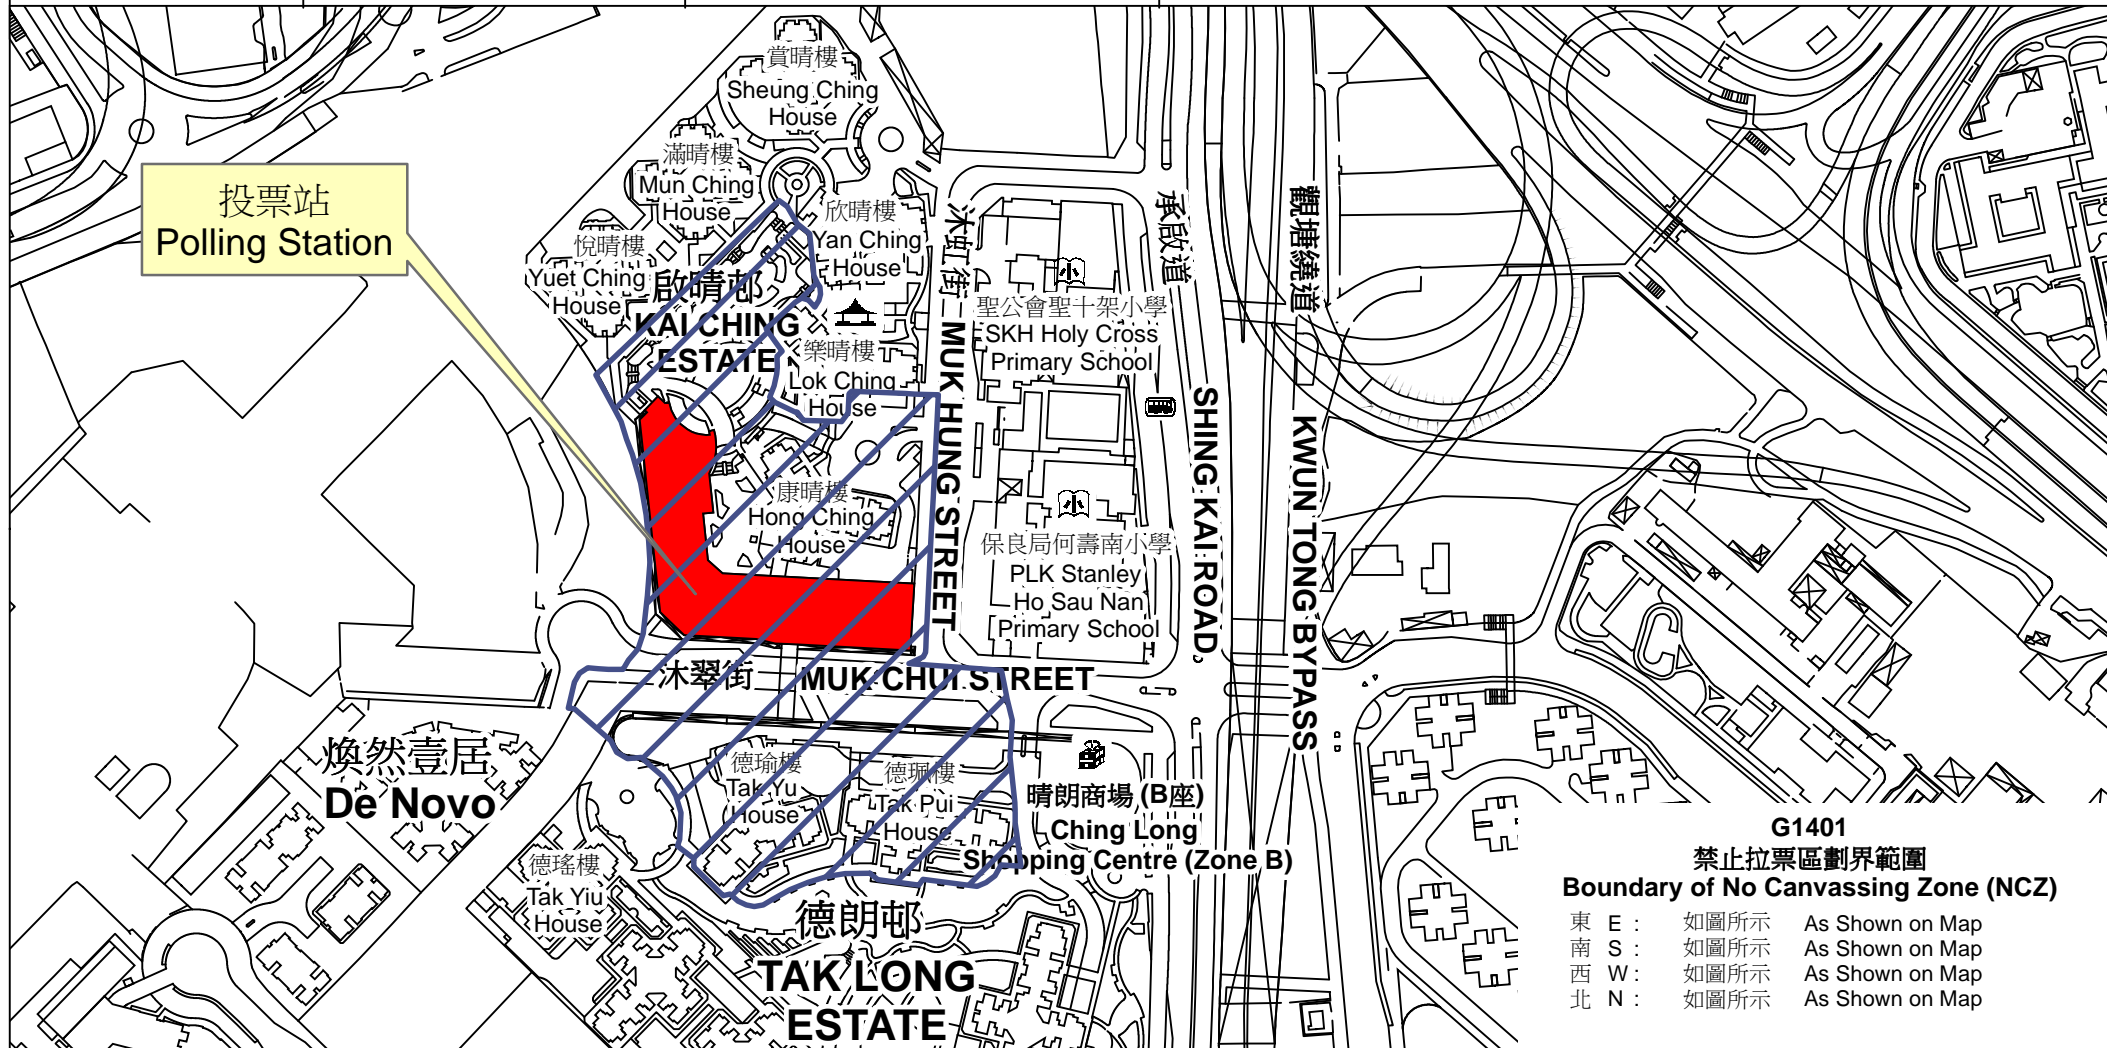

投票站位置圖和禁止拉票區 Polling Station - Location Plan & No Canvassing Zone

投票站編號 Polling Station Code	區議會名稱 Name of District Council	2019年區議會一般選舉選區編號及名稱 Code & Name of Constituency for 2019 District Council Ordinary Election	名稱及地址 Name & Address
G1401	九龍城 KOWLOON CITY	G14 啟德中及南 Kai Tak Central & South	保良局溫林美賢耆暉中心 九龍啟德沐虹街12號晴朗商場2樓A206 PLK Wan Lam May Yin Shirley Neighborhood Elderly Centre Flat A206, 2/F, Ching Long Shopping Centre, 12 Muk Hung Street, Kai Tak, Kowloon

**G1401
禁止拉票區劃界範圍
Boundary of No Canvassing Zone (NCZ)**

東 E :	如圖所示	As Shown on Map
南 S :	如圖所示	As Shown on Map
西 W :	如圖所示	As Shown on Map
北 N :	如圖所示	As Shown on Map

 禁止拉票區
No Canvassing Zone