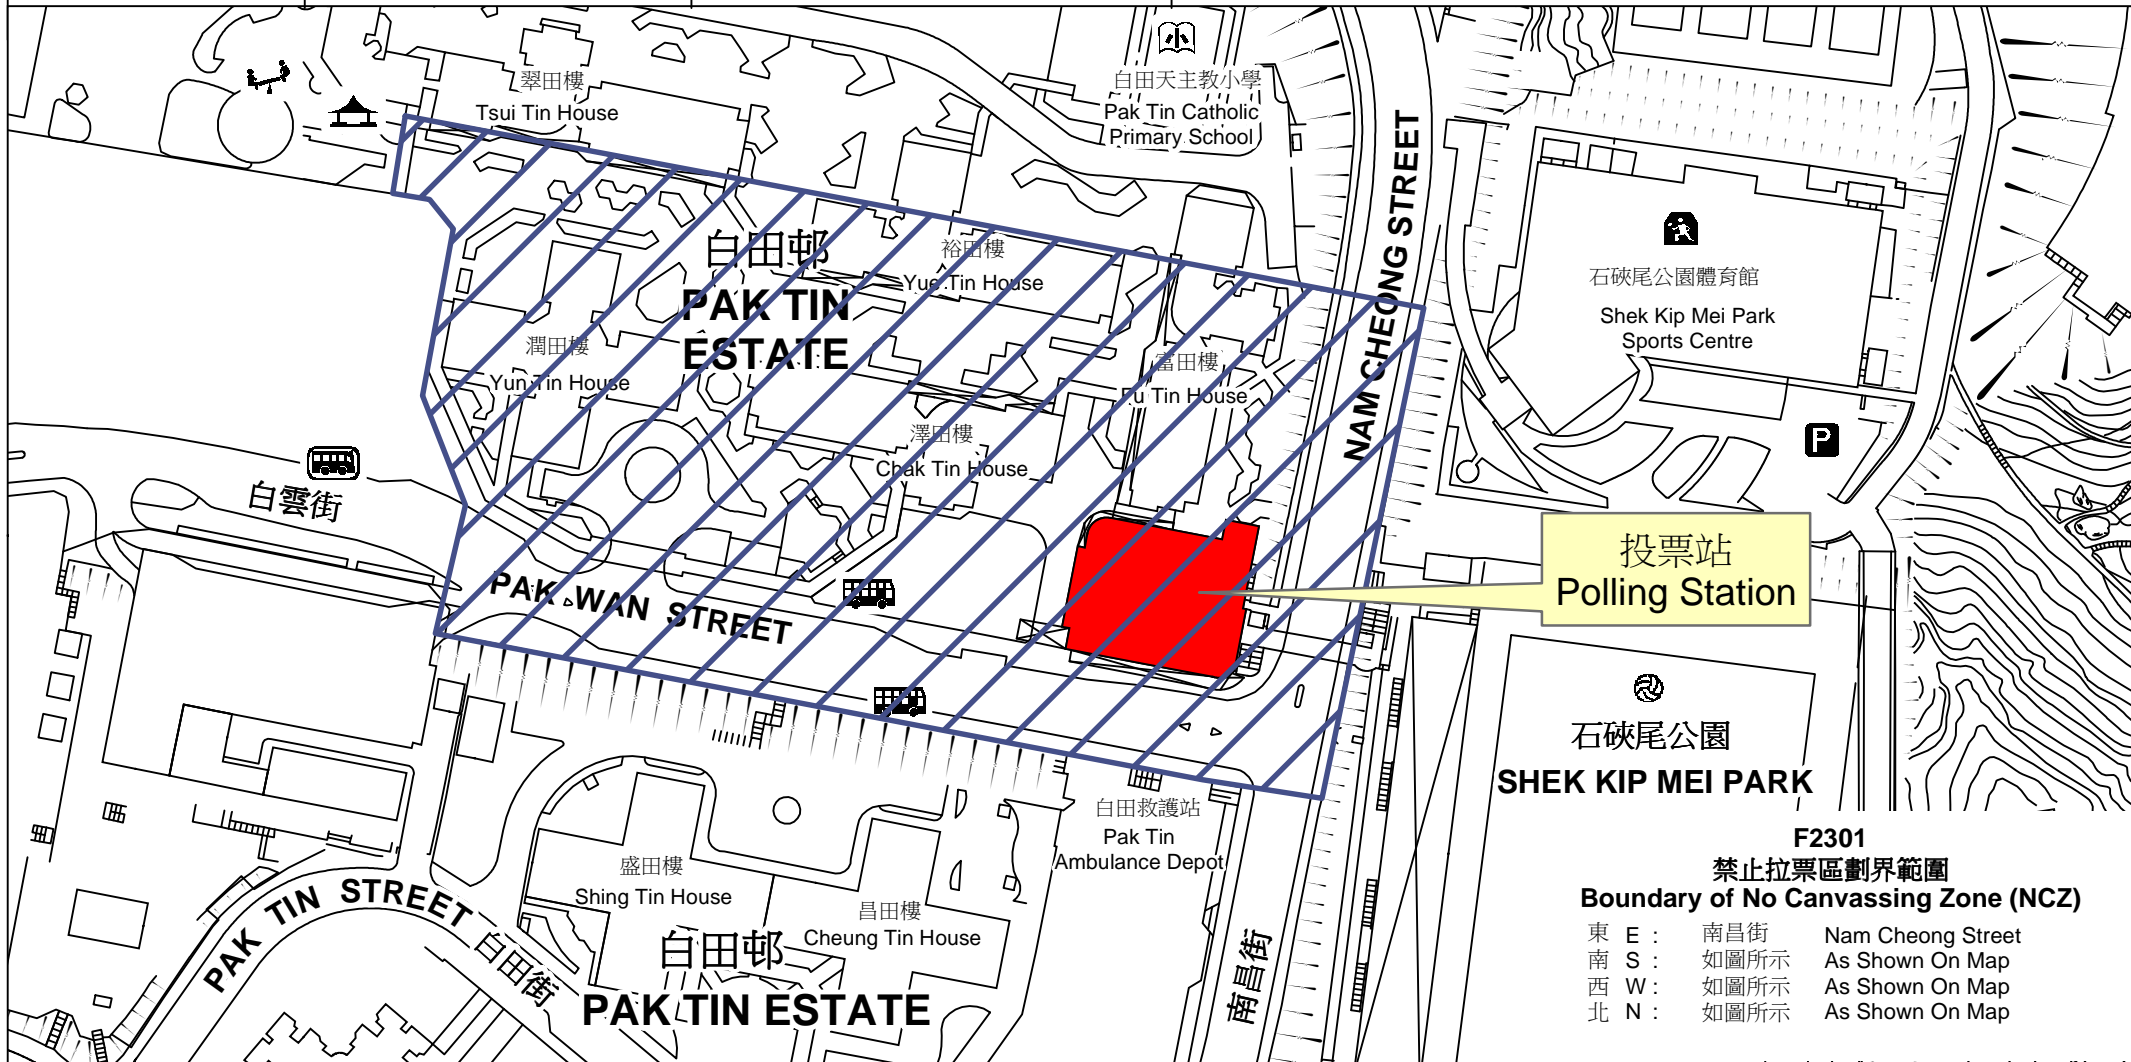

投票站位置圖和禁止拉票區 Polling Station - Location Plan & No Canvassing Zone

投票站編號 Polling Station Code	區議會名稱 Name of District Council	2019年區議會一般選舉選區編號及名稱 Code & Name of Constituency for 2019 District Council Ordinary Election	名稱及地址 Name & Address
F2301	深水埗 SHAM SHUI PO	F23 下白田 Ha Pak Tin	白田社區會堂 九龍白田邨白田社區綜合大樓地下(白雲街白田救護站對面) Pak Tin Community Hall G/F, Pak Tin Community Complex, Pak Tin Estate, Kowloon (opposite to Pak Tin Ambulance Depot at Pak Wan Street)

 禁止拉票區
No Canvassing Zone

F2301
禁止拉票區劃界範圍
Boundary of No Canvassing Zone (NCZ)

東 E :	南昌街	Nam Cheong Street
南 S :	如圖所示	As Shown On Map
西 W :	如圖所示	As Shown On Map
北 N :	如圖所示	As Shown On Map