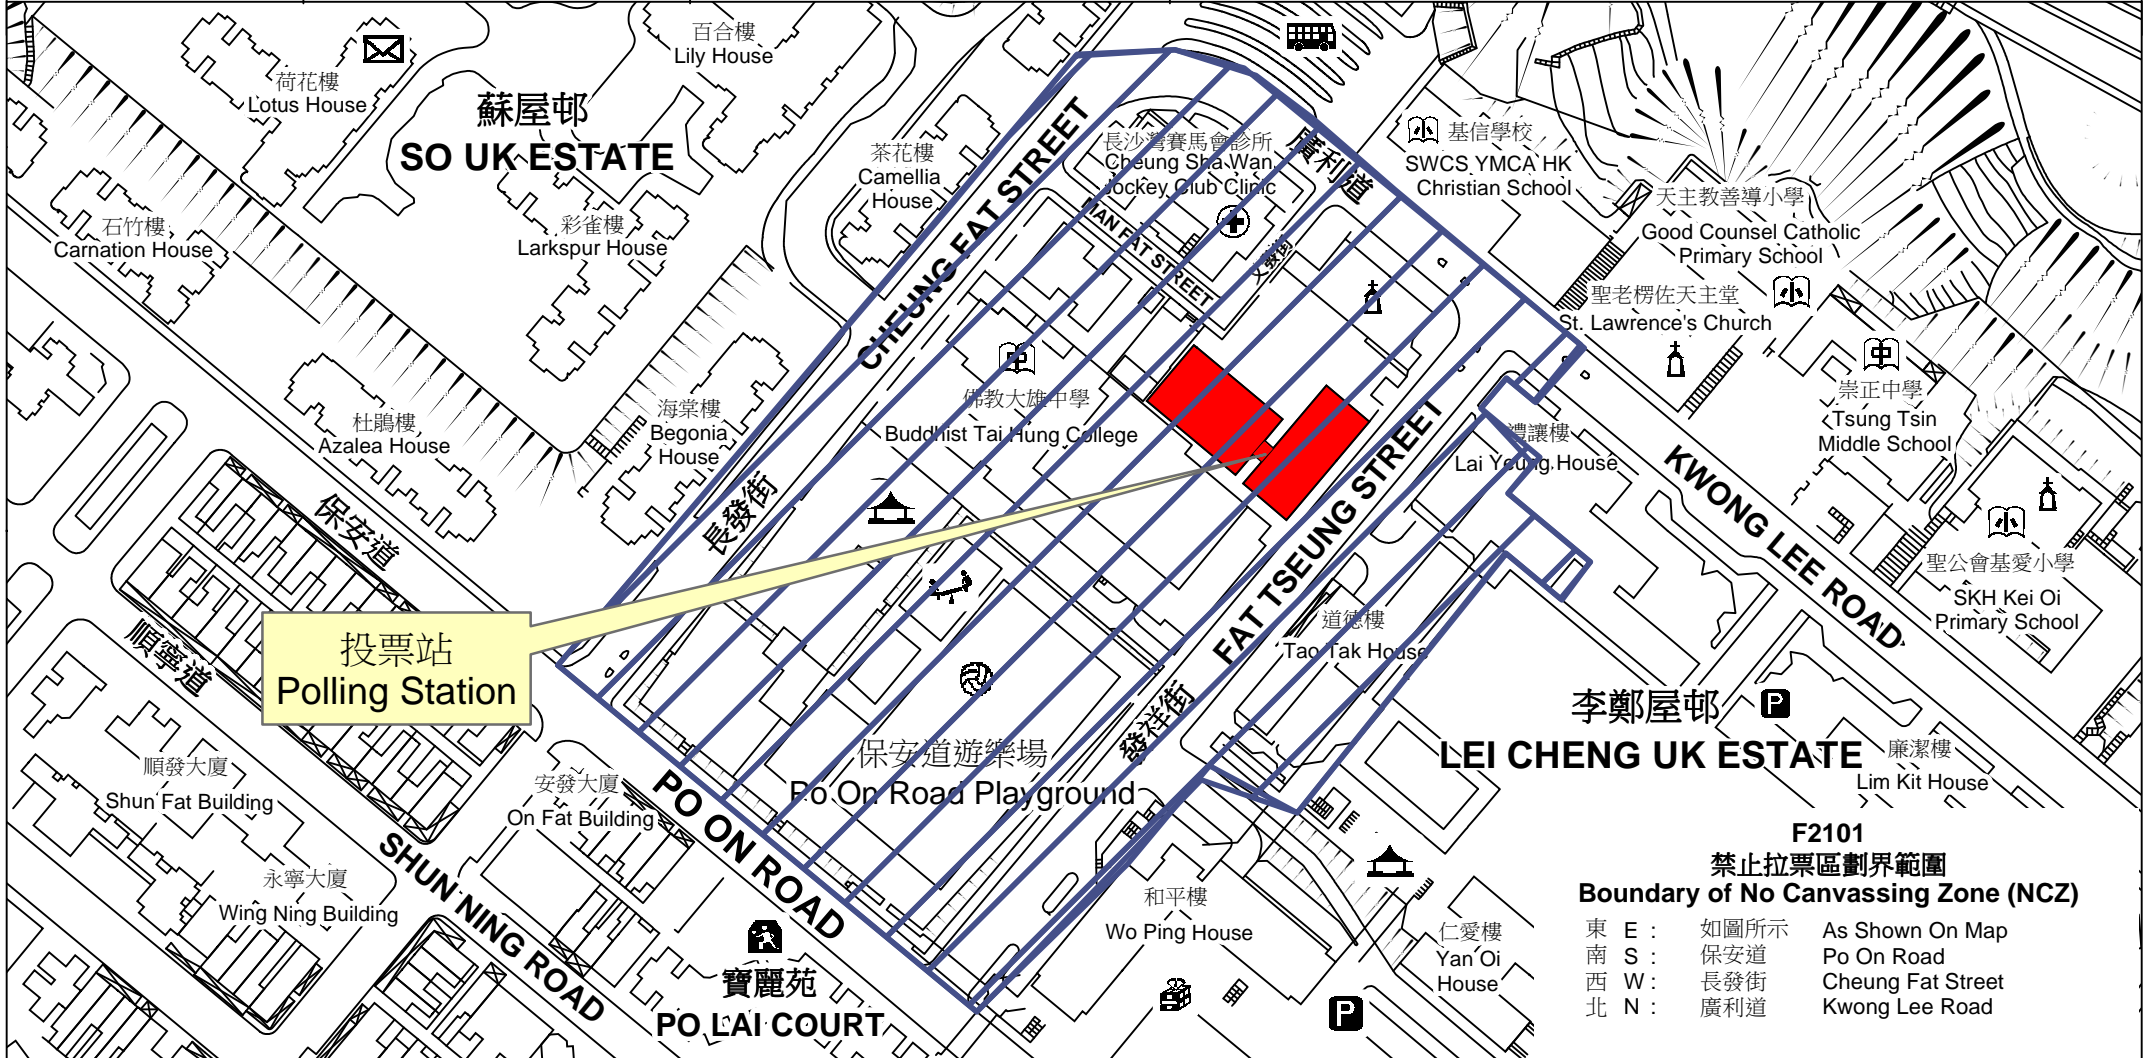

# 投票站位置圖和禁止拉票區 Polling Station - Location Plan & No Canvassing Zone

| 投票站編號<br>Polling Station Code | 區議會名稱<br>Name of District Council | 2019年區議會一般選舉選區編號及名稱<br>Code & Name of Constituency for<br>2019 District Council Ordinary Election | 名稱及地址<br>Name & Address   |
|-------------------------------|-----------------------------------|---|---|
| <b>F2101</b>                  | <b>深水埗<br/>SHAM SHUI PO</b>       | <b>F21<br/>李鄭屋<br/>Lei Cheng Uk</b>   | 長沙灣社區中心<br>九龍長沙灣發祥街55號<br><b>Cheung Sha Wan Community Centre</b><br>55 Fat Tseung Street, Cheung Sha Wan, Kowloon |

 禁止拉票區  
No Canvassing Zone