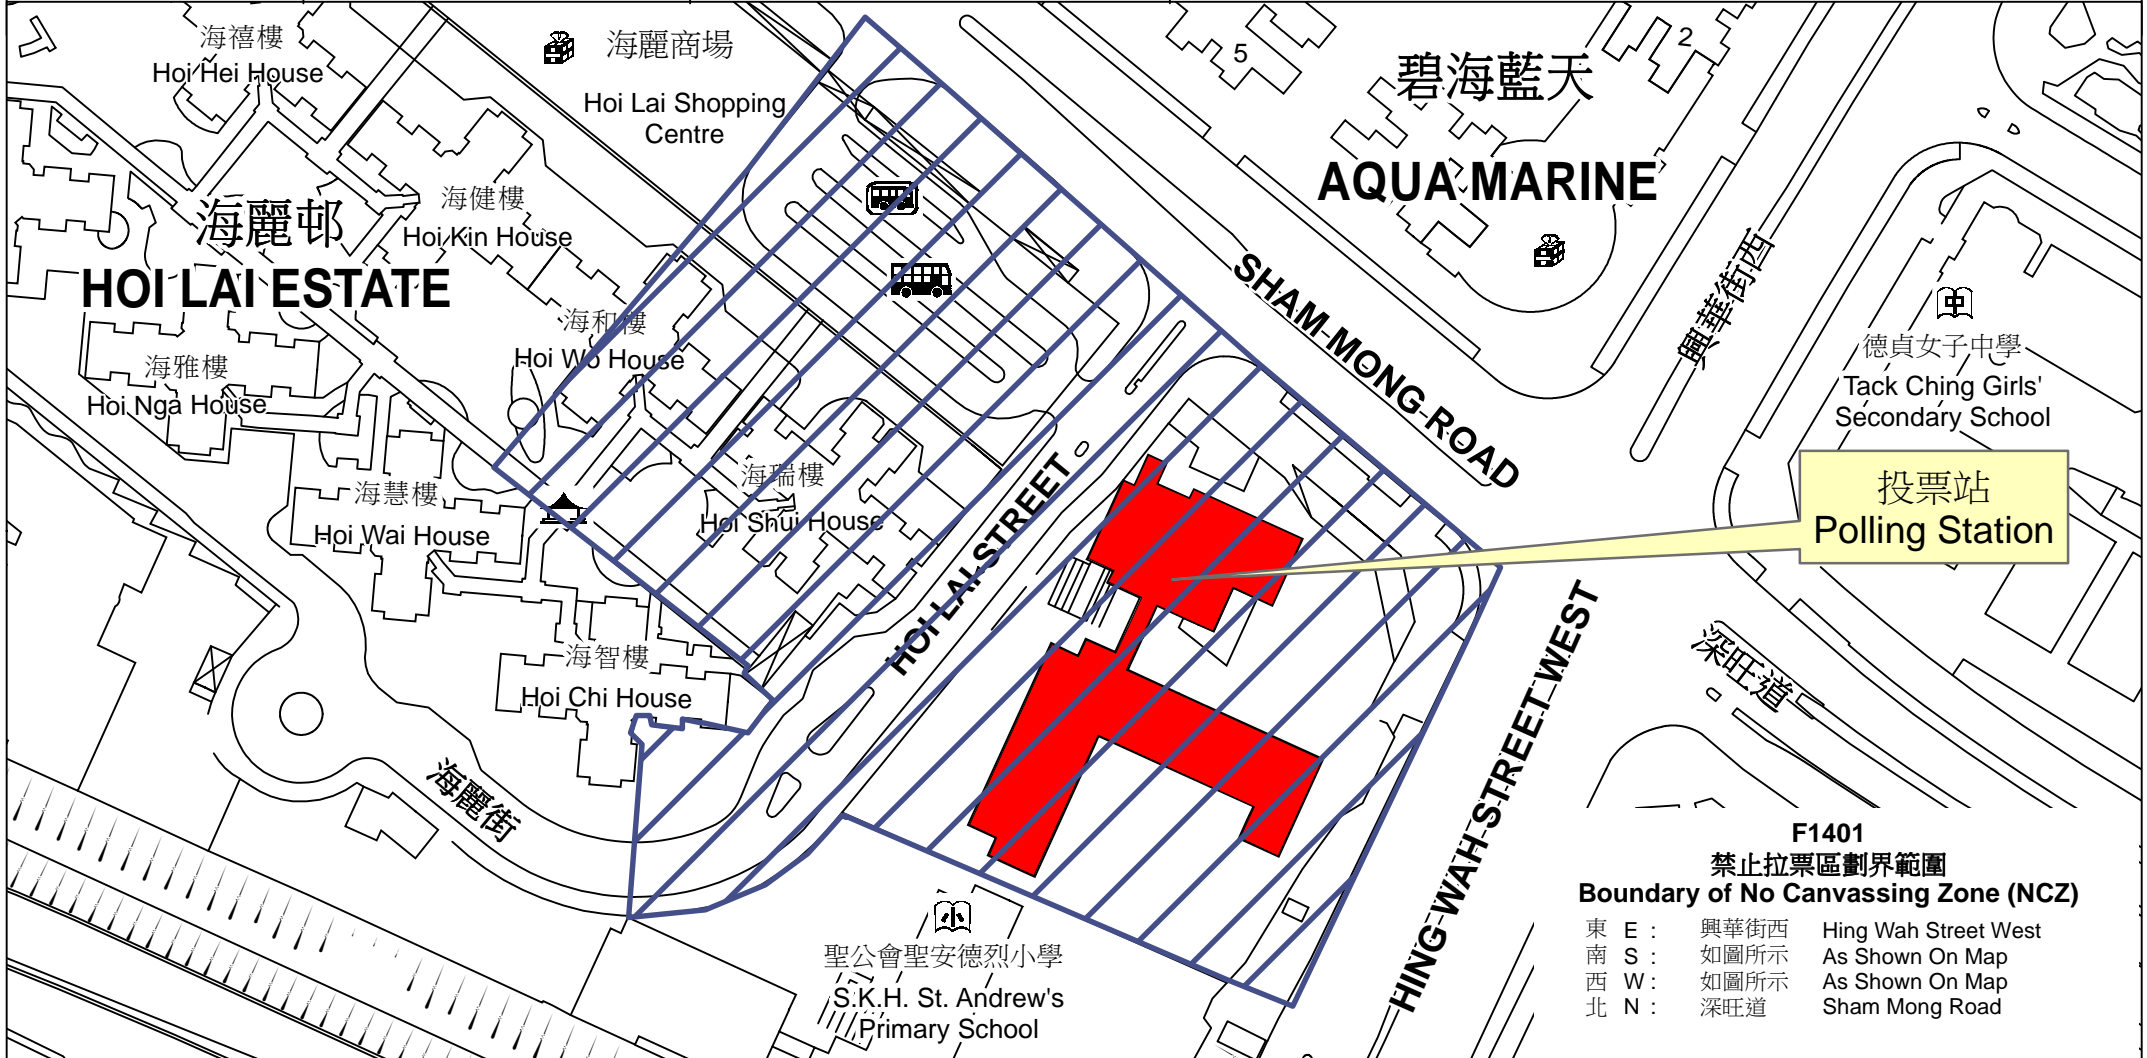

# 投票站位置圖和禁止拉票區 Polling Station - Location Plan & No Canvassing Zone

投票站編號 Polling Station Code	區議會名稱 Name of District Council	2019年區議會一般選舉選區編號及名稱 Code & Name of Constituency for 2019 District Council Ordinary Election	名稱及地址 Name & Address
<b>F1401</b>	<b>深水埗 SHAM SHUI PO</b>	<b>F14 荔枝角南 Lai Chi Kok South</b>	聖公會聖馬利亞堂莫慶堯中學 九龍深水埗海麗街1號 <b>SKH St. Mary's Church Mok Hing Yiu College</b> 1 Hoi Lai Street, Sham Shui Po, Kowloon

 禁止拉票區  
No Canvassing Zone