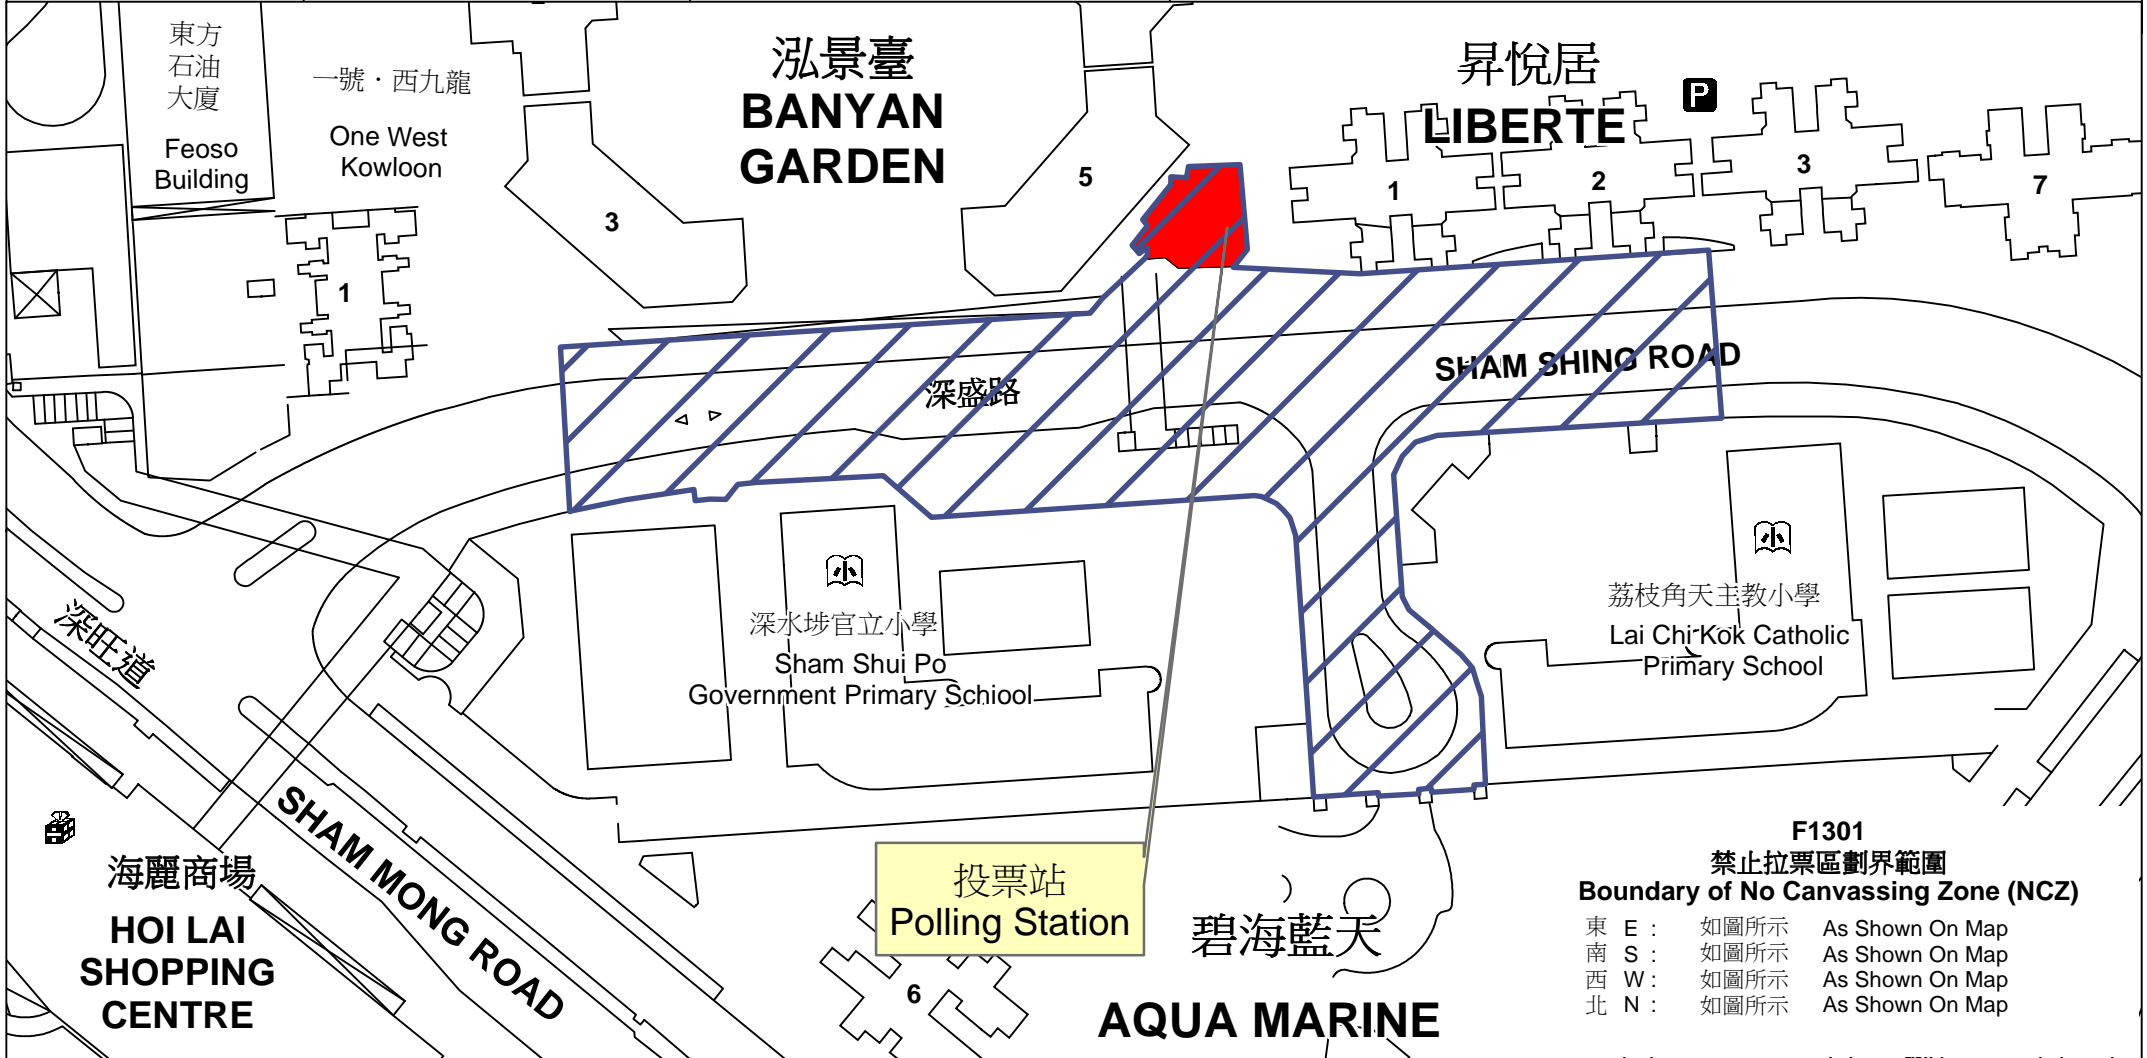

# 投票站位置圖和禁止拉票區 Polling Station - Location Plan & No Canvassing Zone

| 投票站編號<br>Polling Station Code | 區議會名稱<br>Name of District Council | 2019年區議會一般選舉選區編號及名稱<br>Code & Name of Constituency for<br>2019 District Council Ordinary Election | 名稱及地址<br>Name & Address  |
|-------------------------------|-----------------------------------|---|--|
| <b>F1301</b>                  | <b>深水埗<br/>SHAM SHUI PO</b>       | <b>F13<br/>荔枝角中<br/>Lai Chi Kok Central</b>   | 荔枝角社區會堂<br>九龍深水埗荔枝角道863號地下<br><b>Lai Chi Kok Community Hall</b><br>G/F, 863 Lai Chi Kok Road,<br>Sham Shui Po, Kowloon |

 禁止拉票區  
No Canvassing Zone