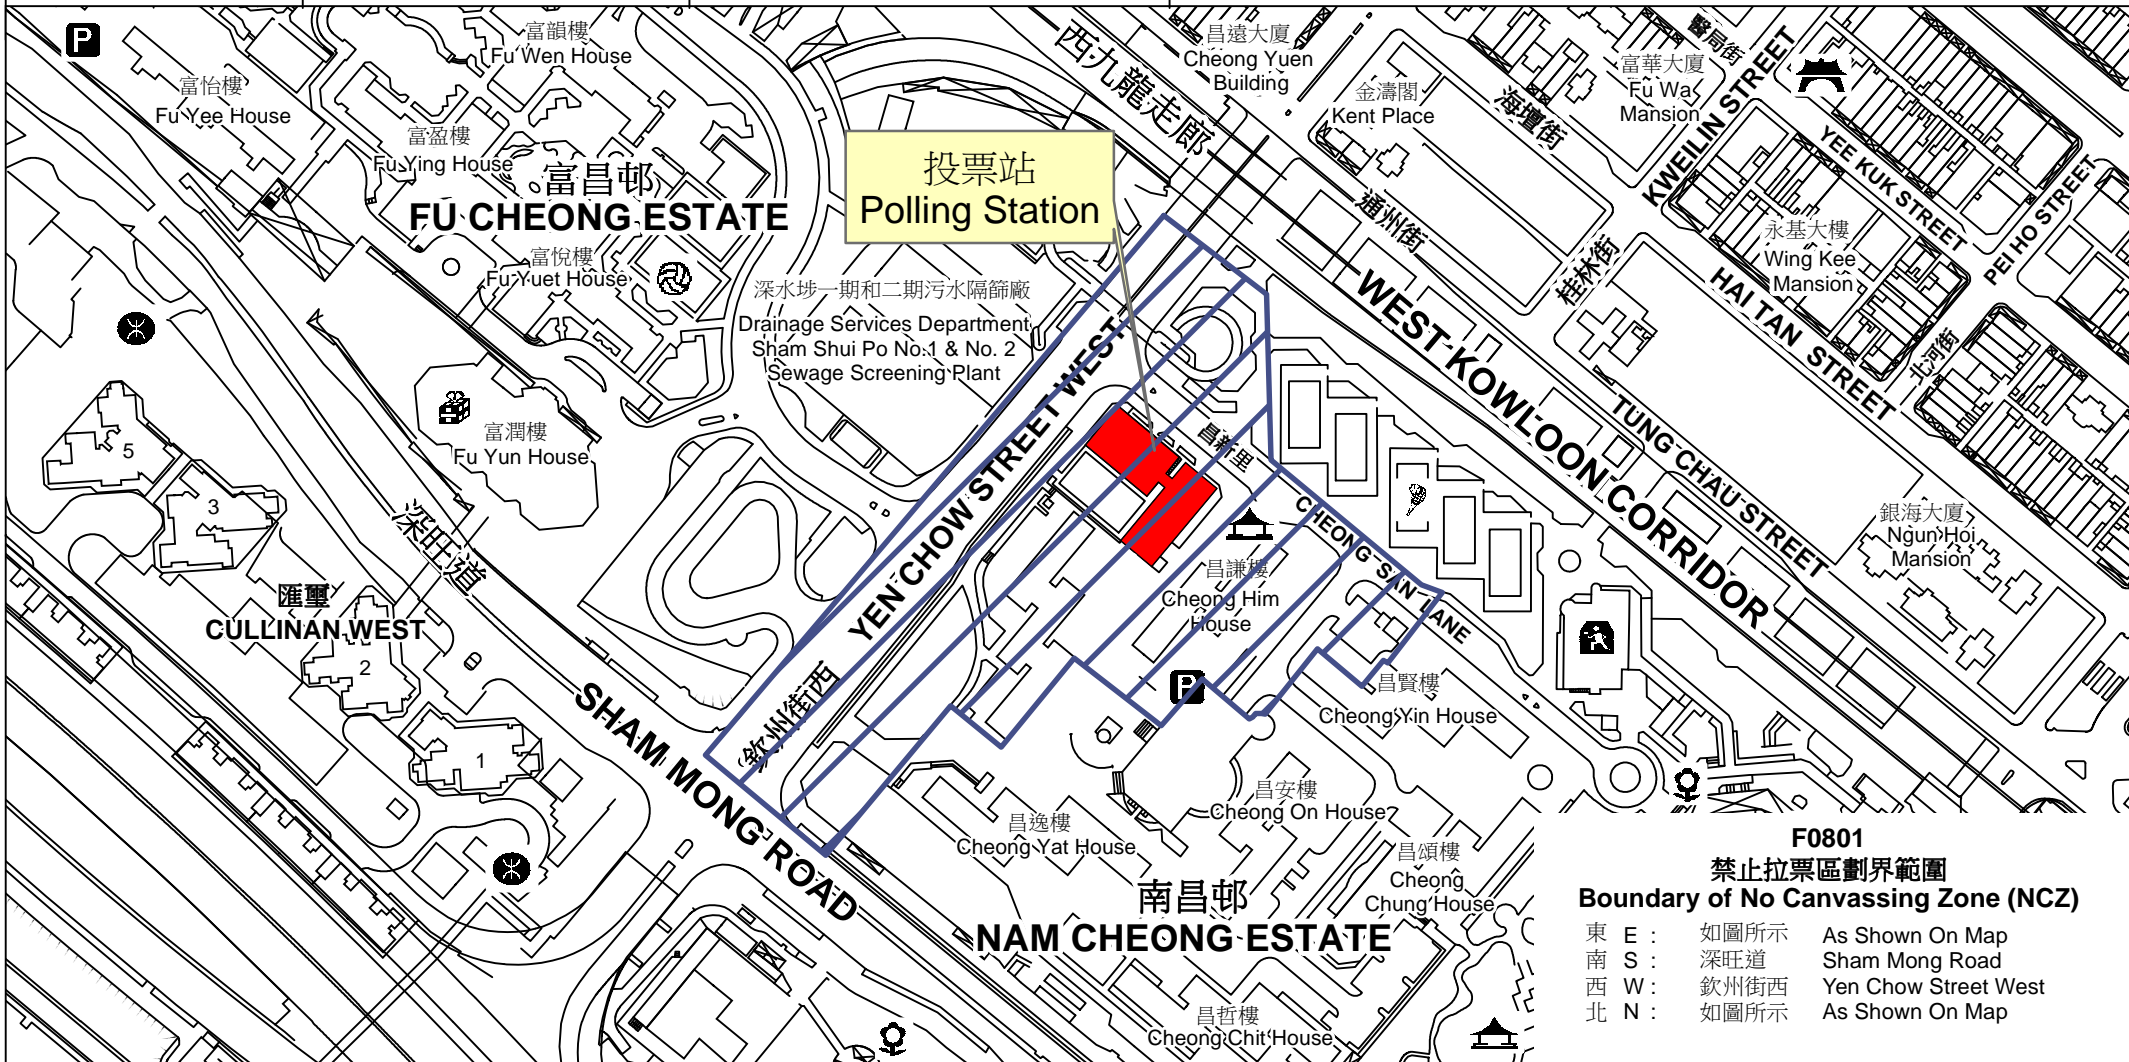

投票站位置圖和禁止拉票區 Polling Station - Location Plan & No Canvassing Zone

| 投票站編號 Polling Station Code | 區議會名稱 Name of District Council | 2019年區議會一般選舉選區編號及名稱 Code & Name of Constituency for 2019 District Council Ordinary Election | 名稱及地址 Name & Address |
|-------------------------------|-----------------------------------|---------------------------------------------------------------------------------------------------|-----------------------------------------------------------------------------------------------------------------|
| F0801 | 深水埗 SHAM SHUI PO | F08 南昌西 Nam Cheong West | 南昌社區中心 九龍深水埗昌新里1號 Nam Cheong District Community Centre 1 Cheong San Lane, Sham Shui Po, Kowloon |

F0801
禁止拉票區劃界範圍
Boundary of No Canvassing Zone (NCZ)

| | | |
|-------|------|----------------------|
| 東 E : | 如圖所示 | As Shown On Map |
| 南 S : | 深旺道 | Sham Mong Road |
| 西 W : | 欽州街西 | Yen Chow Street West |
| 北 N : | 如圖所示 | As Shown On Map |

 禁止拉票區
No Canvassing Zone