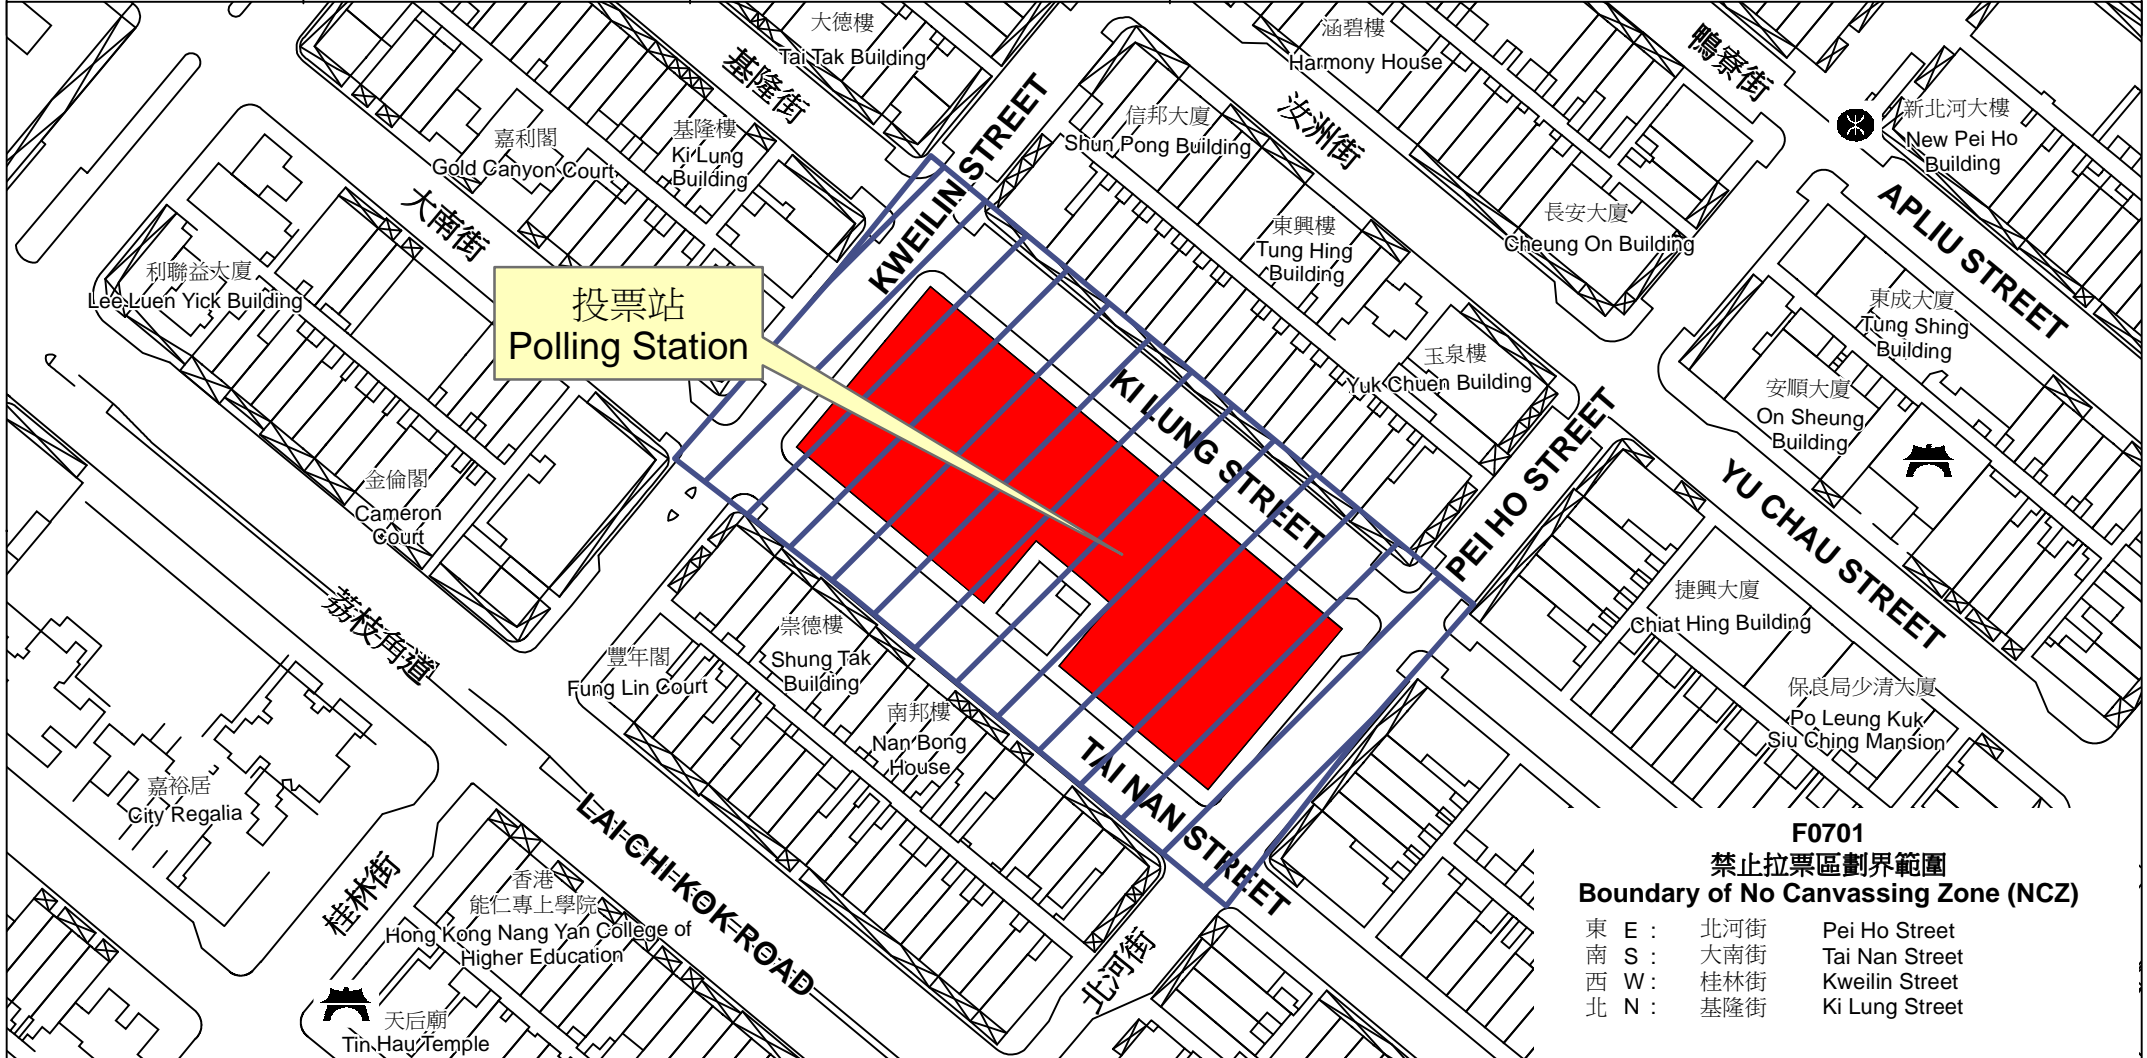

投票站位置圖和禁止拉票區 Polling Station - Location Plan & No Canvassing Zone

| 投票站編號 Polling Station Code | 區議會名稱 Name of District Council | 2019年區議會一般選舉選區編號及名稱 Code & Name of Constituency for 2019 District Council Ordinary Election | 名稱及地址 Name & Address |
|-------------------------------|-----------------------------------|---|---|
| F0701 | 深水埗 SHAM SHUI PO | F07 南昌中 Nam Cheong Central | 北河街體育館 九龍深水埗基隆街333號北河街市政大廈6樓 Pei Ho Street Sports Centre 6/F, Pei Ho Street Municipal Services Building, 333 Ki Lung Street, Sham Shui Po, Kowloon |

 禁止拉票區
No Canvassing Zone