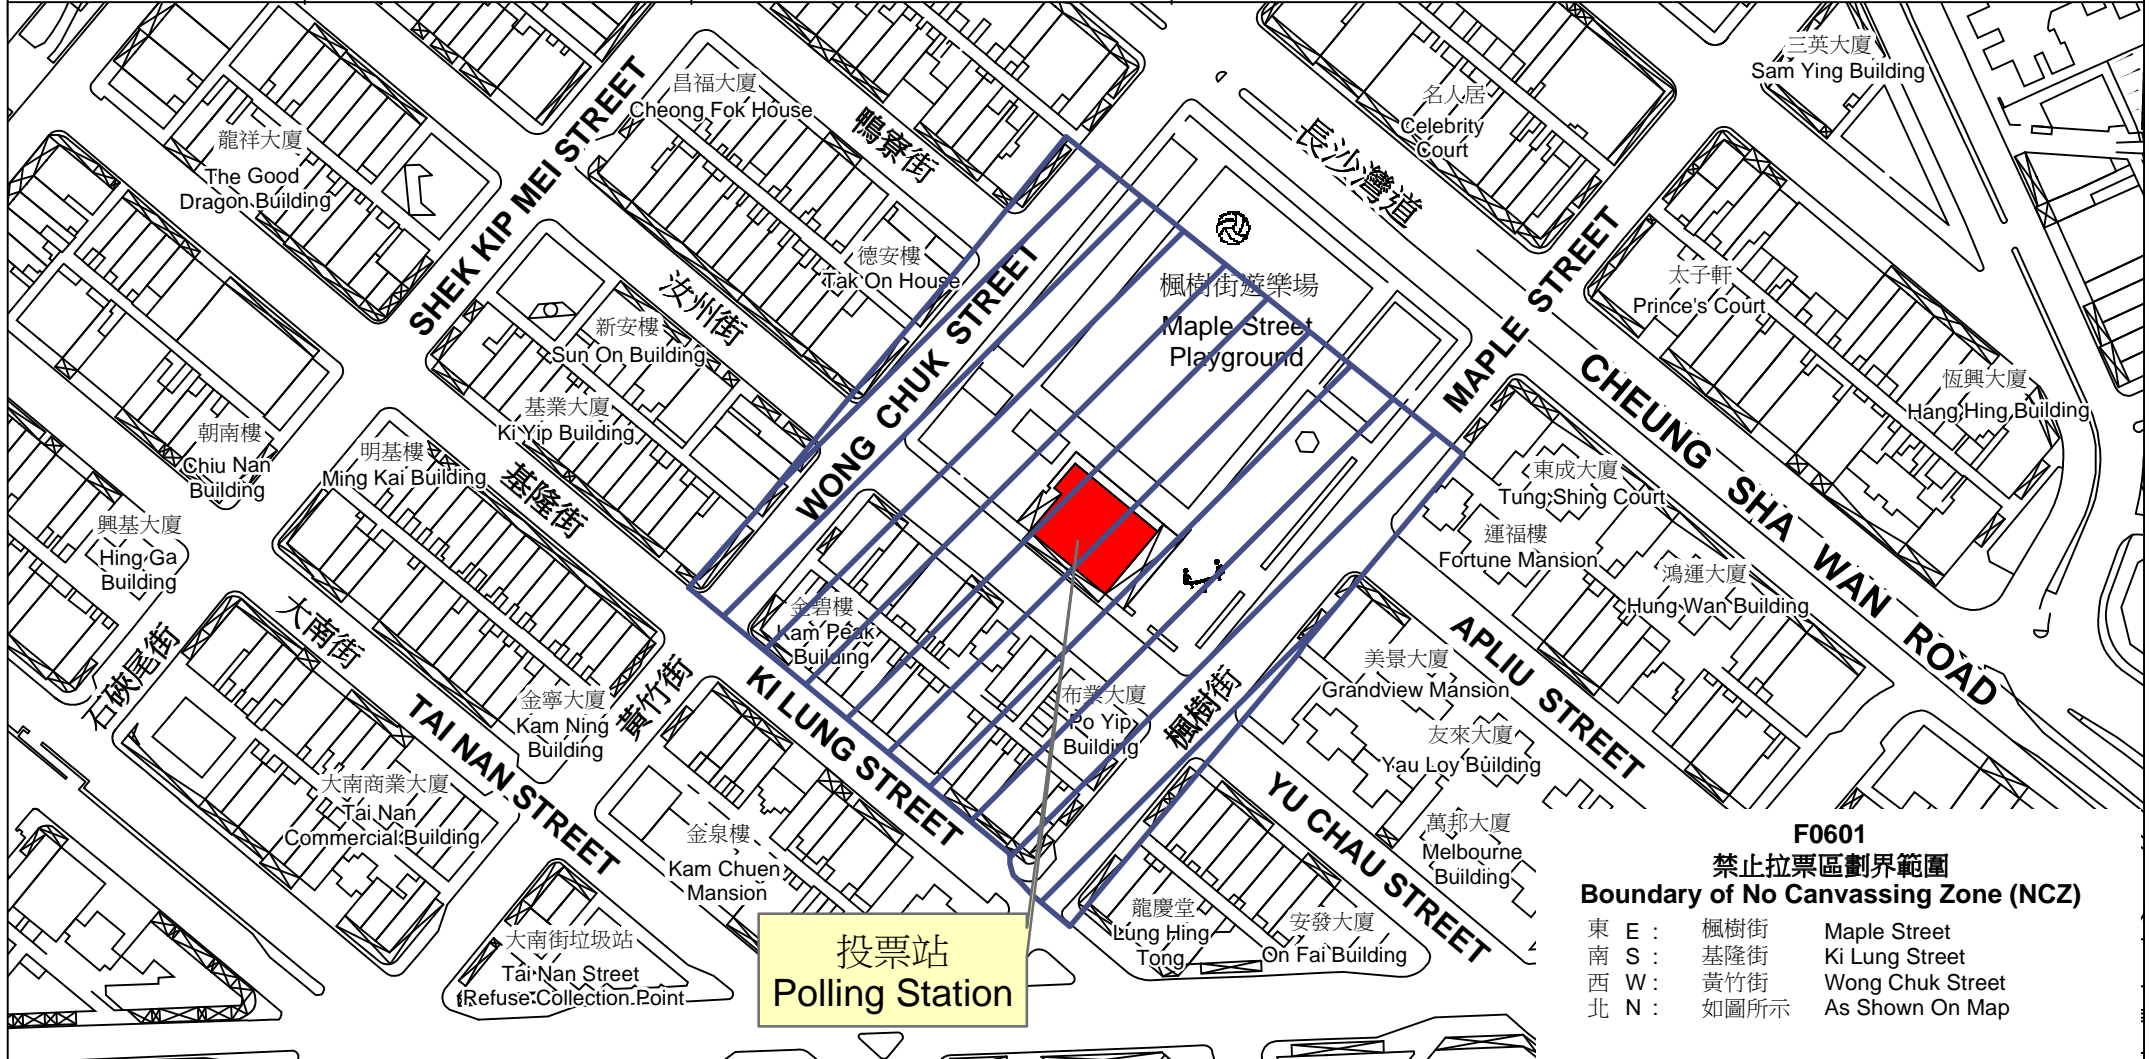

# 投票站位置圖和禁止拉票區 Polling Station - Location Plan & No Canvassing Zone

| 投票站編號<br>Polling Station Code | 區議會名稱<br>Name of District Council | 2019年區議會一般選舉選區編號及名稱<br>Code & Name of Constituency for<br>2019 District Council Ordinary Election | 名稱及地址<br>Name & Address  |
|-------------------------------|-----------------------------------|---|--|
| <b>F0601</b>                  | <b>深水埗<br/>SHAM SHUI PO</b>       | <b>F06<br/>南昌南<br/>Nam Cheong South</b>   | 深水埔街坊福利事務促進會<br>九龍深水埗汝州街88號地下<br><b>Shamshupo Kaifong Welfare Advancement Association</b><br>G/F, 88 Yu Chau Street, Sham Shui Po, Kowloon |

**F0601**  
**禁止拉票區劃界範圍**  
**Boundary of No Canvassing Zone (NCZ)**  
 東 E : 楓樹街 Maple Street  
 南 S : 基隆街 Ki Lung Street  
 西 W : 黃竹街 Wong Chuk Street  
 北 N : 如圖所示 As Shown On Map

 禁止拉票區  
No Canvassing Zone