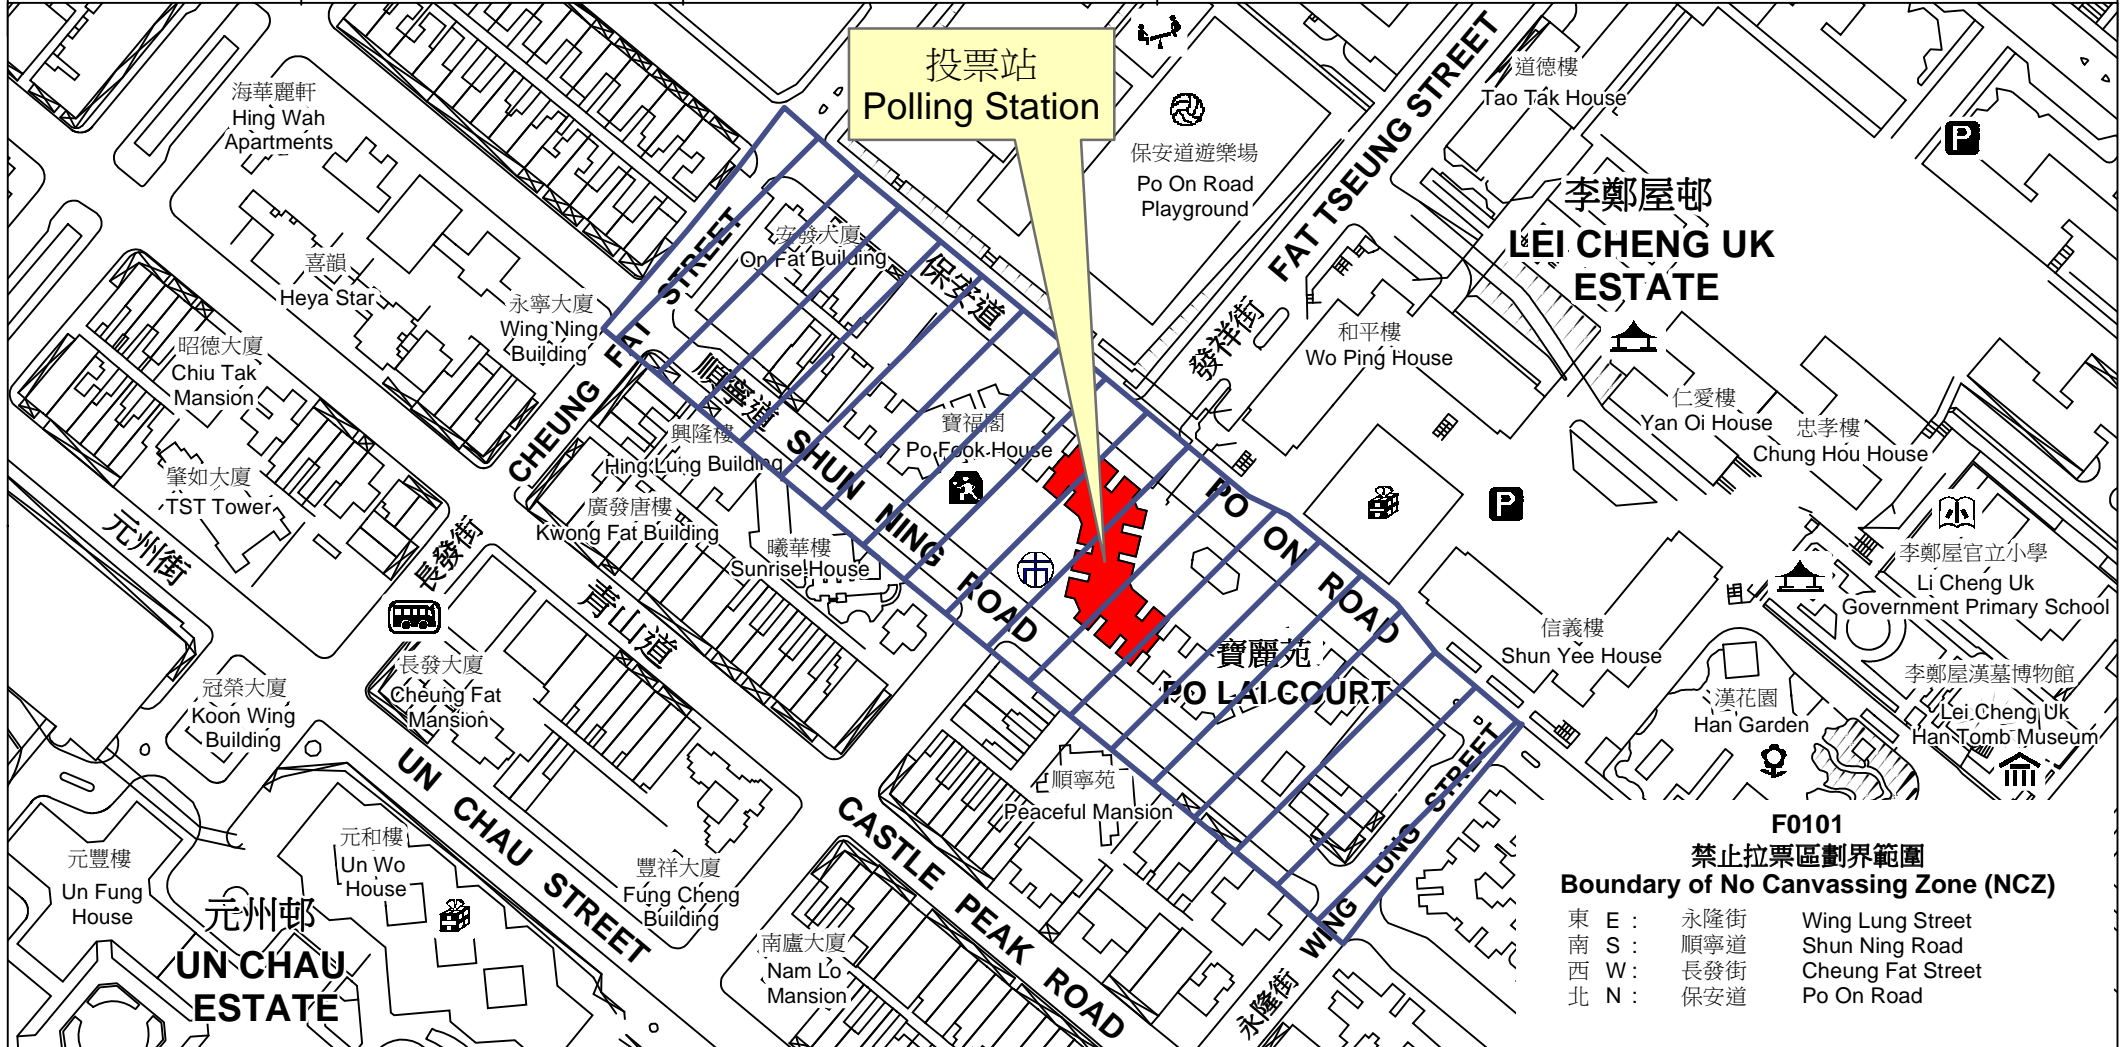

投票站位置圖和禁止拉票區 Polling Station - Location Plan & No Canvassing Zone

投票站編號 Polling Station Code	區議會名稱 Name of District Council	2019年區議會一般選舉選區編號及名稱 Code & Name of Constituency for 2019 District Council Ordinary Election	名稱及地址 Name & Address
F0101	深水埗 SHAM SHUI PO	F01 寶麗 Po Lai	保安道體育館 九龍深水埗保安道325-329號保安道市政大廈2樓 Po On Road Sports Centre 1/F, Po On Road Municipal Services Building, 325-329 Po On Road, Sham Shui Po, Kowloon

 禁止拉票區
No Canvassing Zone