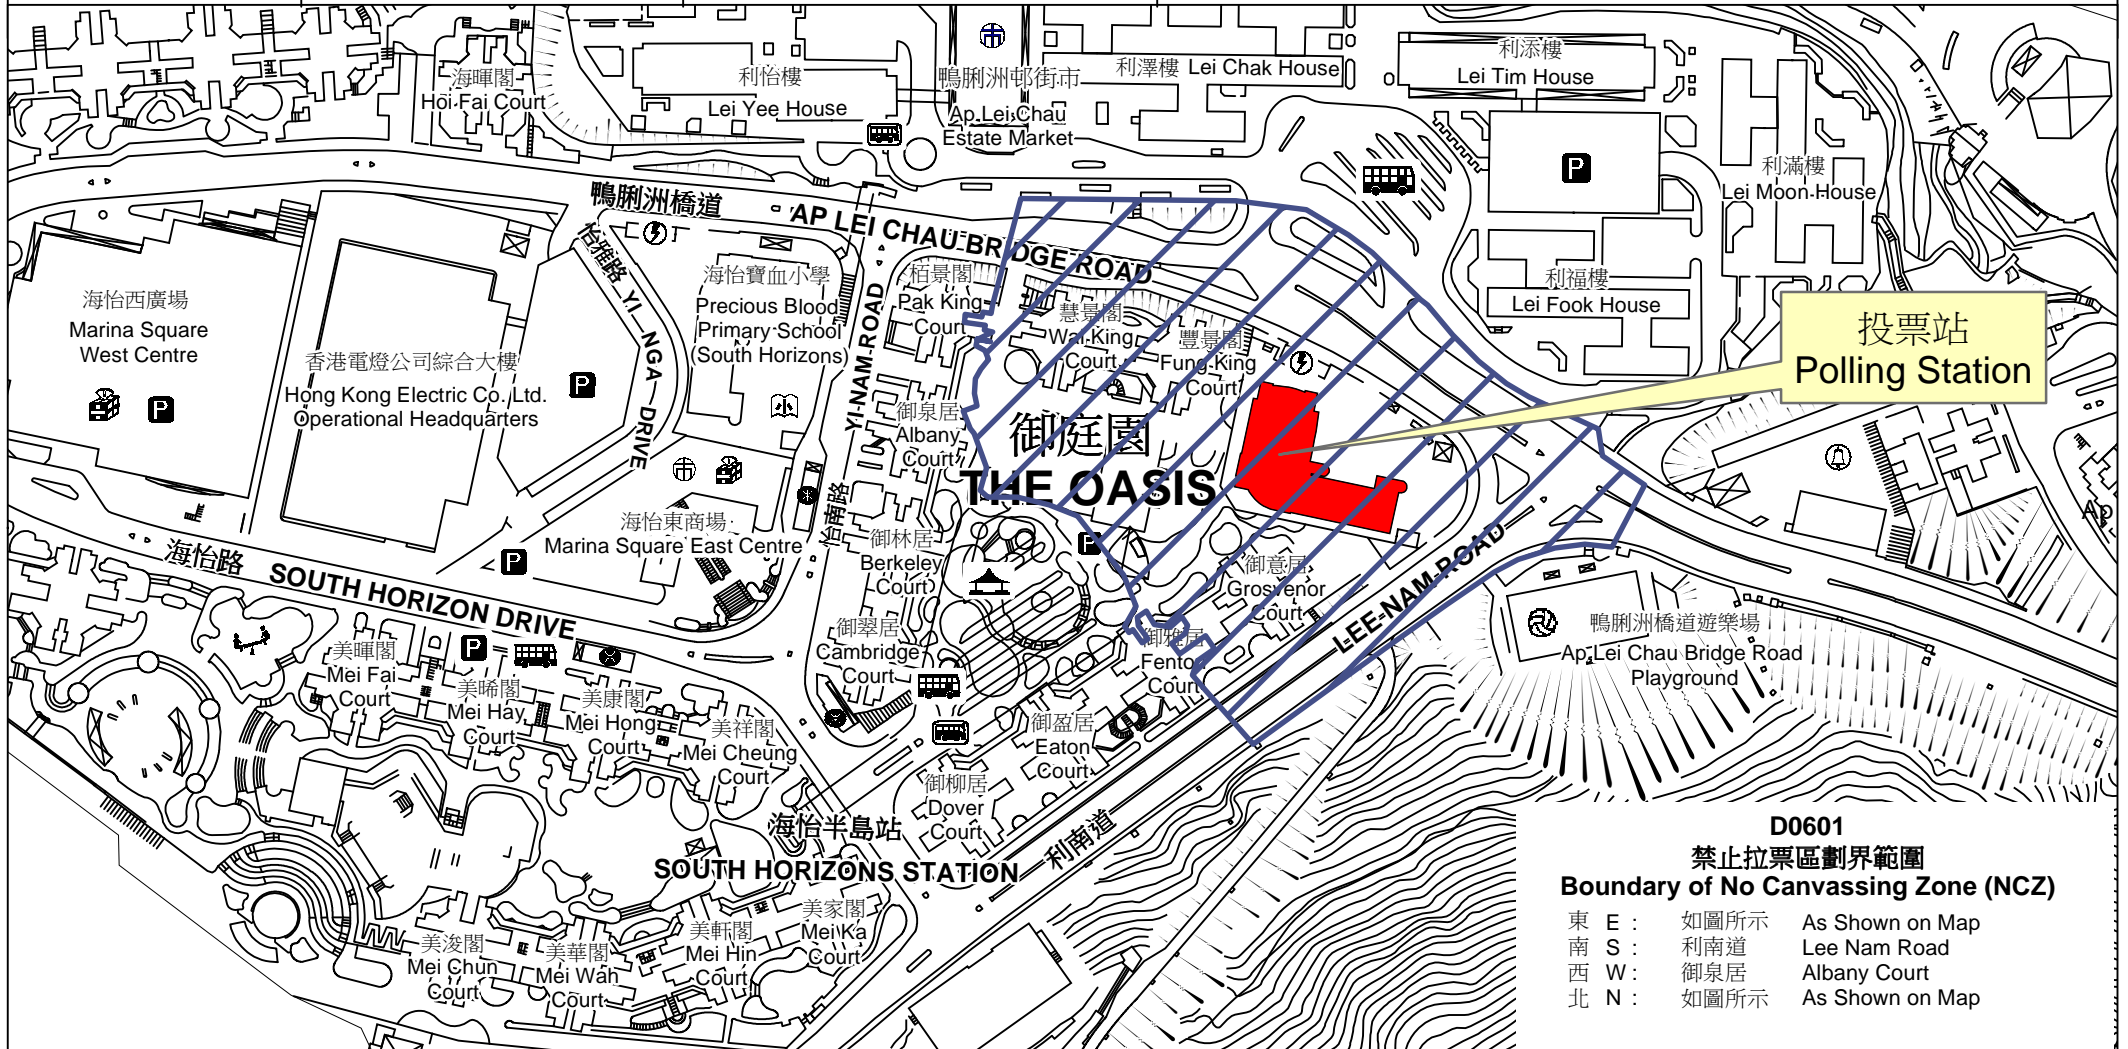

投票站位置圖和禁止拉票區 Polling Station - Location Plan & No Canvassing Zone

投票站編號 Polling Station Code	區議會名稱 Name of District Council	2019年區議會一般選舉選區編號及名稱 Code & Name of Constituency for 2019 District Council Ordinary Election	名稱及地址 Name & Address
D0601	南區 SOUTHERN	D06 海怡東 South Horizons East	香港南區官立小學 香港鴨脷洲鴨脷洲橋道325號 Hong Kong Southern District Government Primary School 325 Ap Lei Chau Bridge Road, Ap Lei Chau, Hong Kong

禁止拉票區
No Canvassing Zone