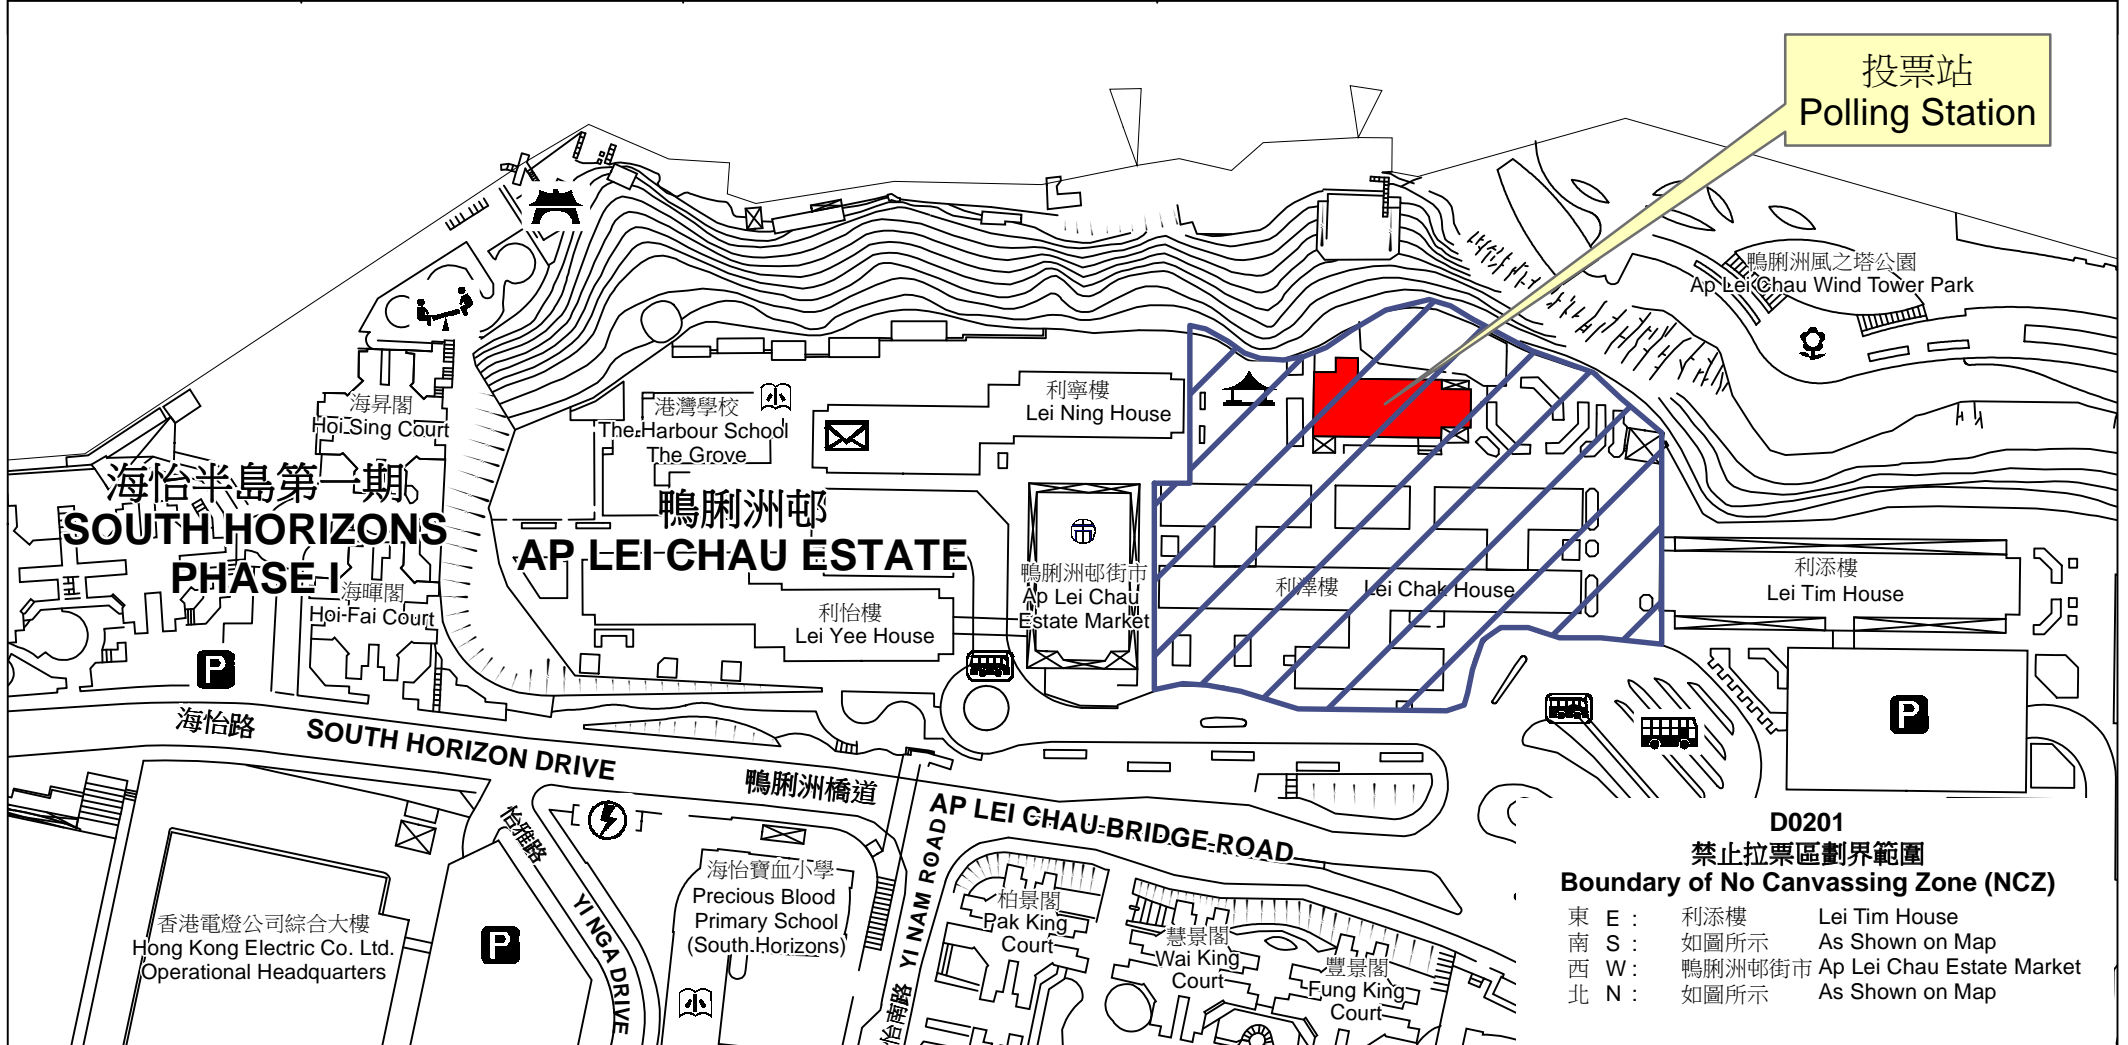

投票站位置圖和禁止拉票區 Polling Station - Location Plan & No Canvassing Zone

<p>投票站編號 Polling Station Code</p> <p>D0201</p>	<p>區議會名稱 Name of District Council</p> <p>南區 SOUTHERN</p>	<p>2019年區議會一般選舉選區編號及名稱 Code & Name of Constituency for 2019 District Council Ordinary Election</p> <p>D02 鴨脷洲邨 Ap Lei Chau Estate</p>	<p>名稱及地址 Name & Address</p> <p>鴨脷洲社區會堂 香港鴨脷洲邨 Ap Lei Chau Community Hall Ap Lei Chau Estate, Hong Kong</p>
---	---	--	---

 禁止拉票區
No Canvassing Zone