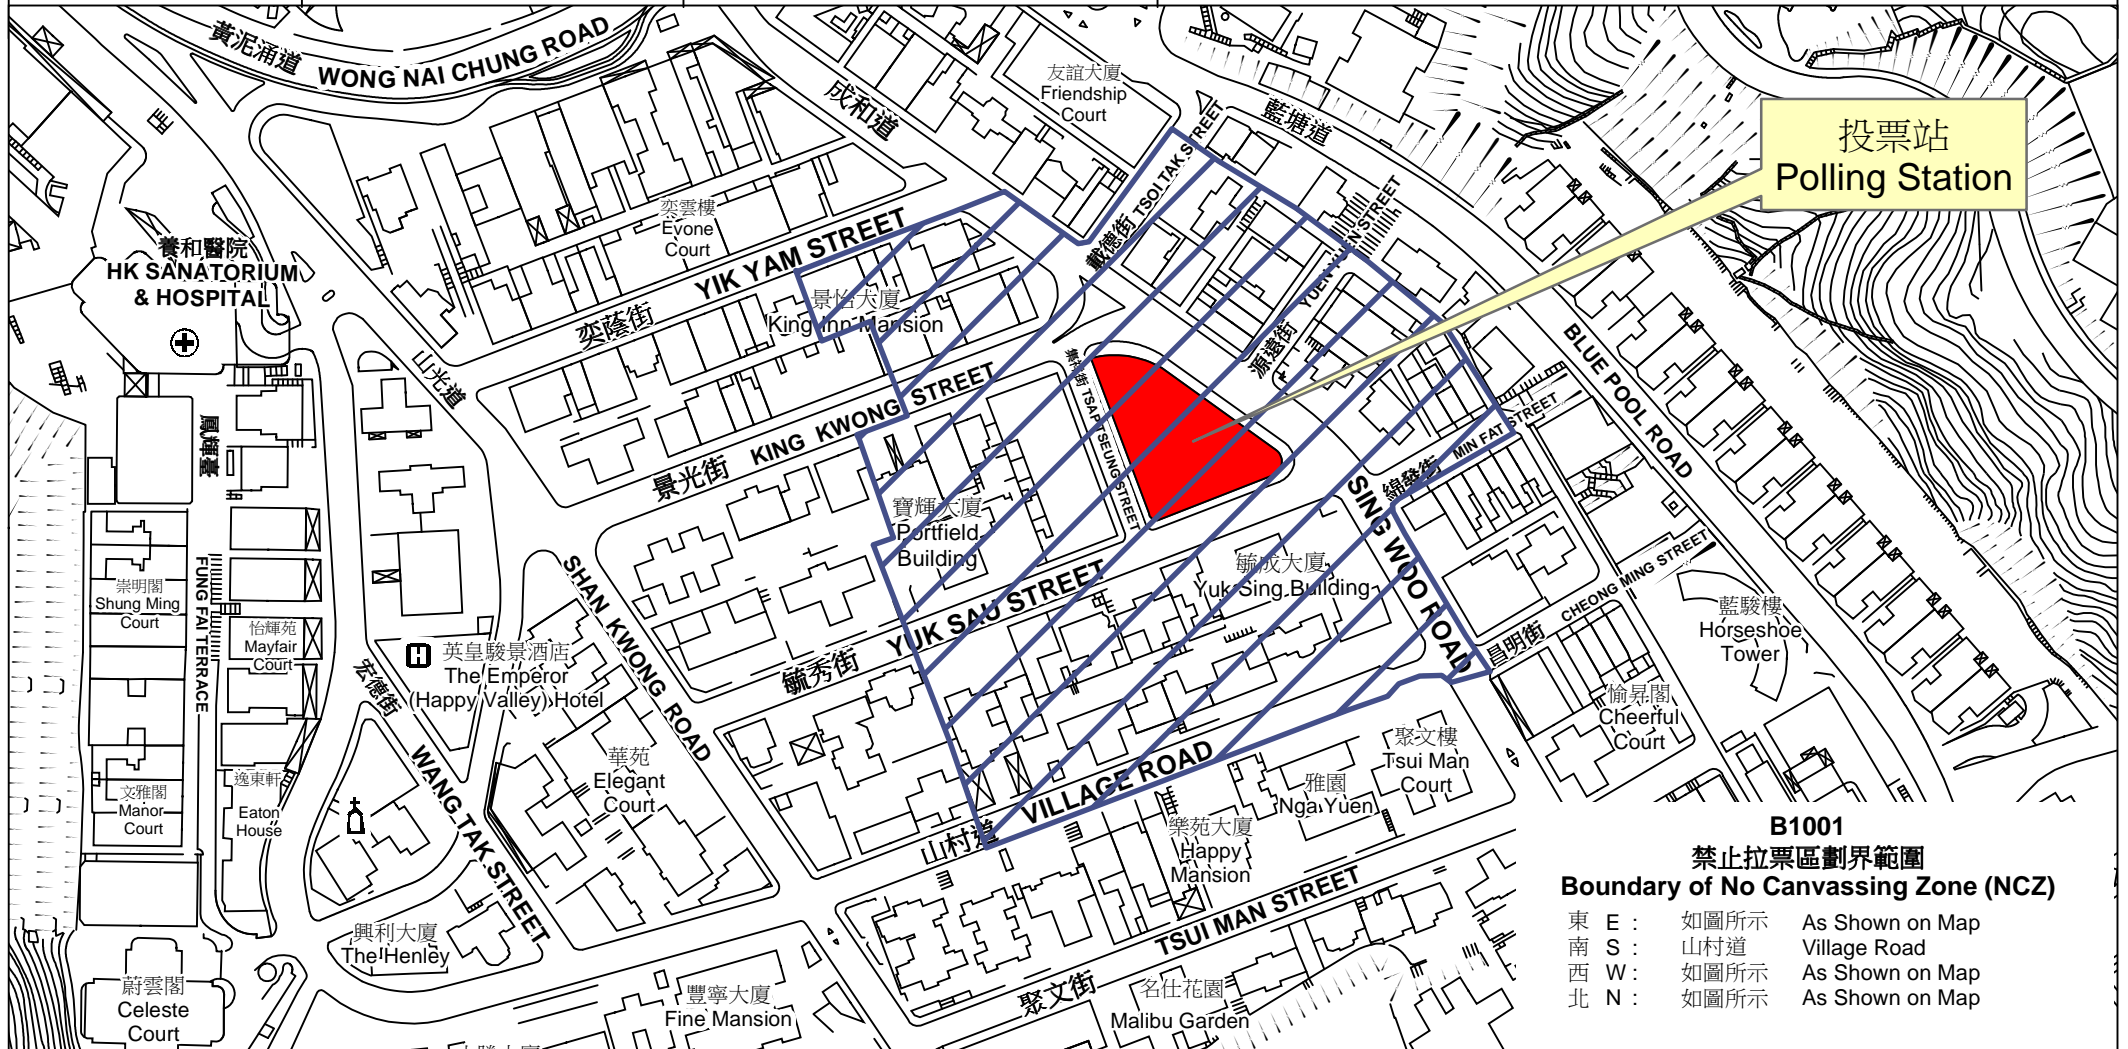

投票站位置圖和禁止拉票區 Polling Station - Location Plan & No Canvassing Zone

投票站編號 Polling Station Code	區議會名稱 Name of District Council	2019年區議會一般選舉選區編號及名稱 Code & Name of Constituency for 2019 District Council Ordinary Election	名稱及地址 Name & Address
B1001	灣仔 WAN CHAI	B10 跑馬地 Happy Valley	黃泥涌體育館 香港跑馬地毓秀街2號黃泥涌市政大廈6樓 Wong Nai Chung Sports Centre 6/F, Wong Nai Chung Municipal Services Building, 2 Yuk Sau Street, Happy Valley, Hong Kong

**B1001
禁止拉票區劃界範圍
Boundary of No Canvassing Zone (NCZ)**

- | | | |
|-------|------|-----------------|
| 東 E : | 如圖所示 | As Shown on Map |
| 南 S : | 山村道 | Village Road |
| 西 W : | 如圖所示 | As Shown on Map |
| 北 N : | 如圖所示 | As Shown on Map |

禁止拉票區
No Canvassing Zone