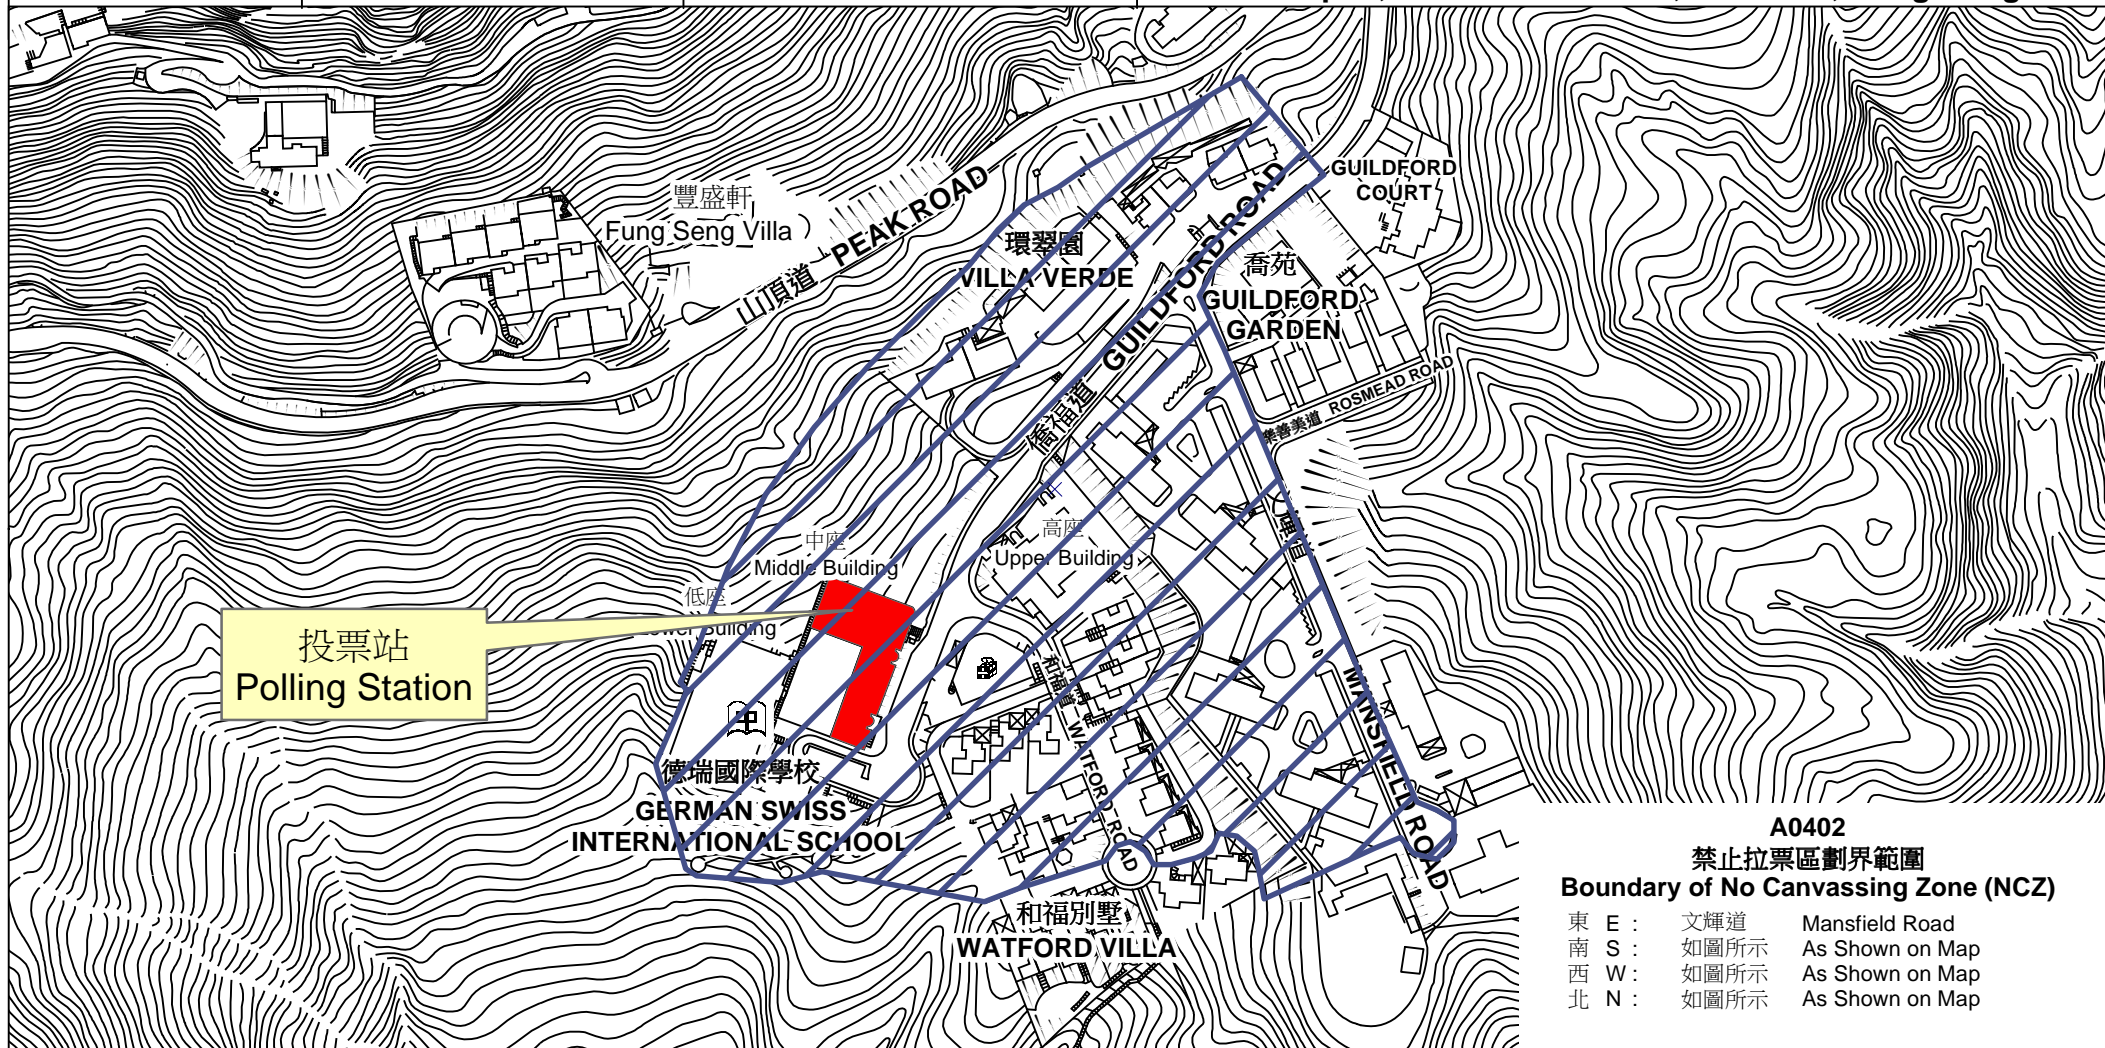

投票站位置圖和禁止拉票區 Polling Station - Location Plan & No Canvassing Zone

投票站編號 Polling Station Code	區議會名稱 Name of District Council	2015年區議會一般選舉選區編號及名稱 Code & Name of Constituency for 2015 District Council Ordinary Election	名稱及地址 Name & Address
A0402	中西區 CENTRAL & WESTERN	A04 山頂 Peak	德瑞國際學校山頂校舍 香港山頂僑福道22號德瑞國際學校山頂校舍中座 German Swiss International School Peak Campus Middle Building, German Swiss International School Peak Campus, 22 Guildford Road, The Peak, Hong Kong

投票站
Polling Station

A0402
禁止拉票區劃界範圍
Boundary of No Canvassing Zone (NCZ)
 東 E : 文輝道 Mansfield Road
 南 S : 如圖所示 As Shown on Map
 西 W : 如圖所示 As Shown on Map
 北 N : 如圖所示 As Shown on Map

 禁止拉票區
No Canvassing Zone