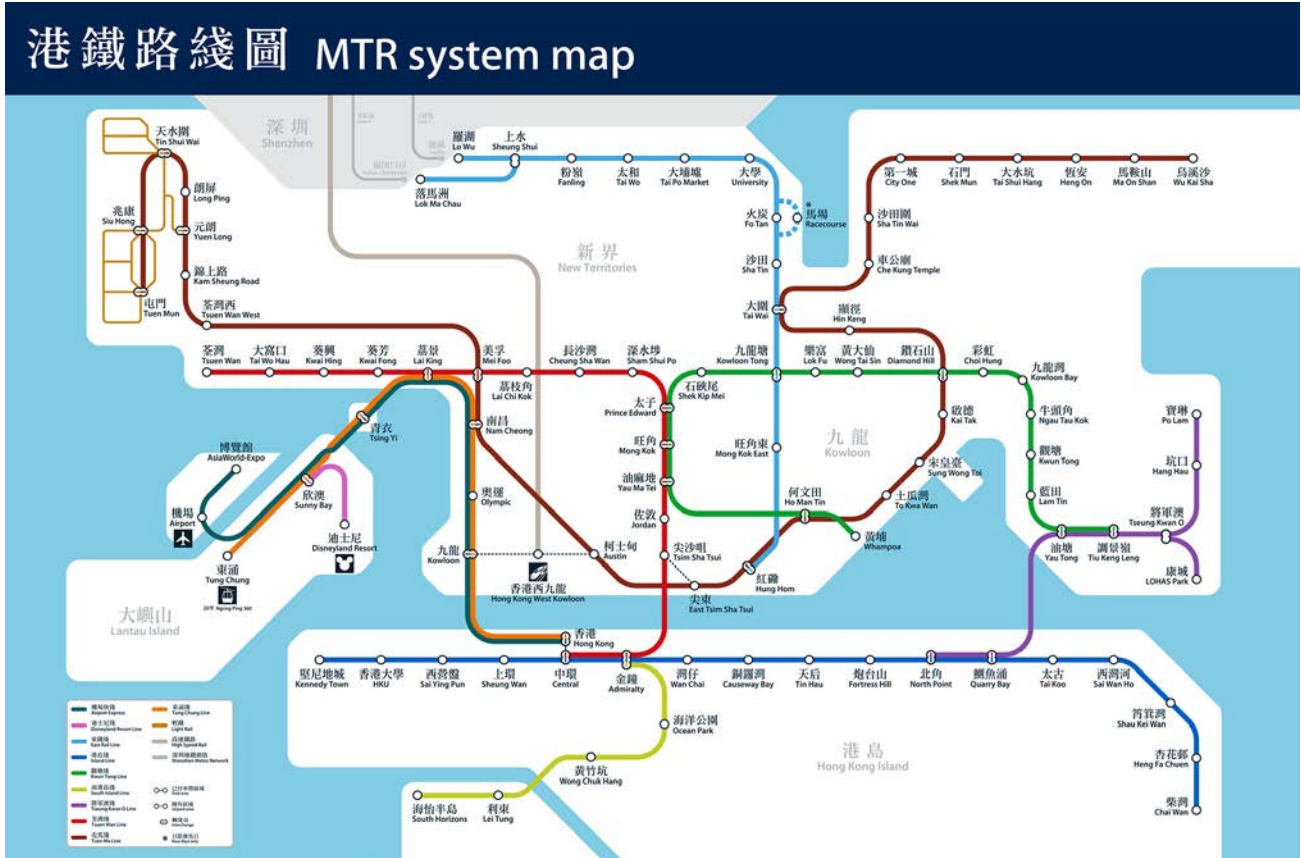

1.2 For details of the MTR services, please visit the MTR website (www.mtr.com.hk) or call the MTR hotline (2881 8888).

2 Bus

2.1 The bus routes travelling via bus stops near the HKCEC include the following:

(A) HKCEC, Fleming Road Northbound

Route No.	Origin and Destination (Districts Covered)	Bus Company	Service Hours	Peak Hours Headway (Mins)	Off-peak Hours Headway (Mins)	Estimated Journey Time (Mins)
2A	Yiu Tung Estate to Wan Chai North Taikoo, Quarry Bay, North Point, Causeway Bay	NWFB	05:30 - 00:10	10-25	15-25	62
2X	Grand Promenade to Wan Chai North Shau Kei Wan, Sai Wan Ho, Tin Hau, Causeway Bay	NWFB	05:25 - 00:15	10-25	12-25	68
8	Heng Fa Chuen to Wan Chai North Chai Wan, Tin Hau, Causeway Bay	NWFB	05:30 - 00:00	25-30	22-30	48