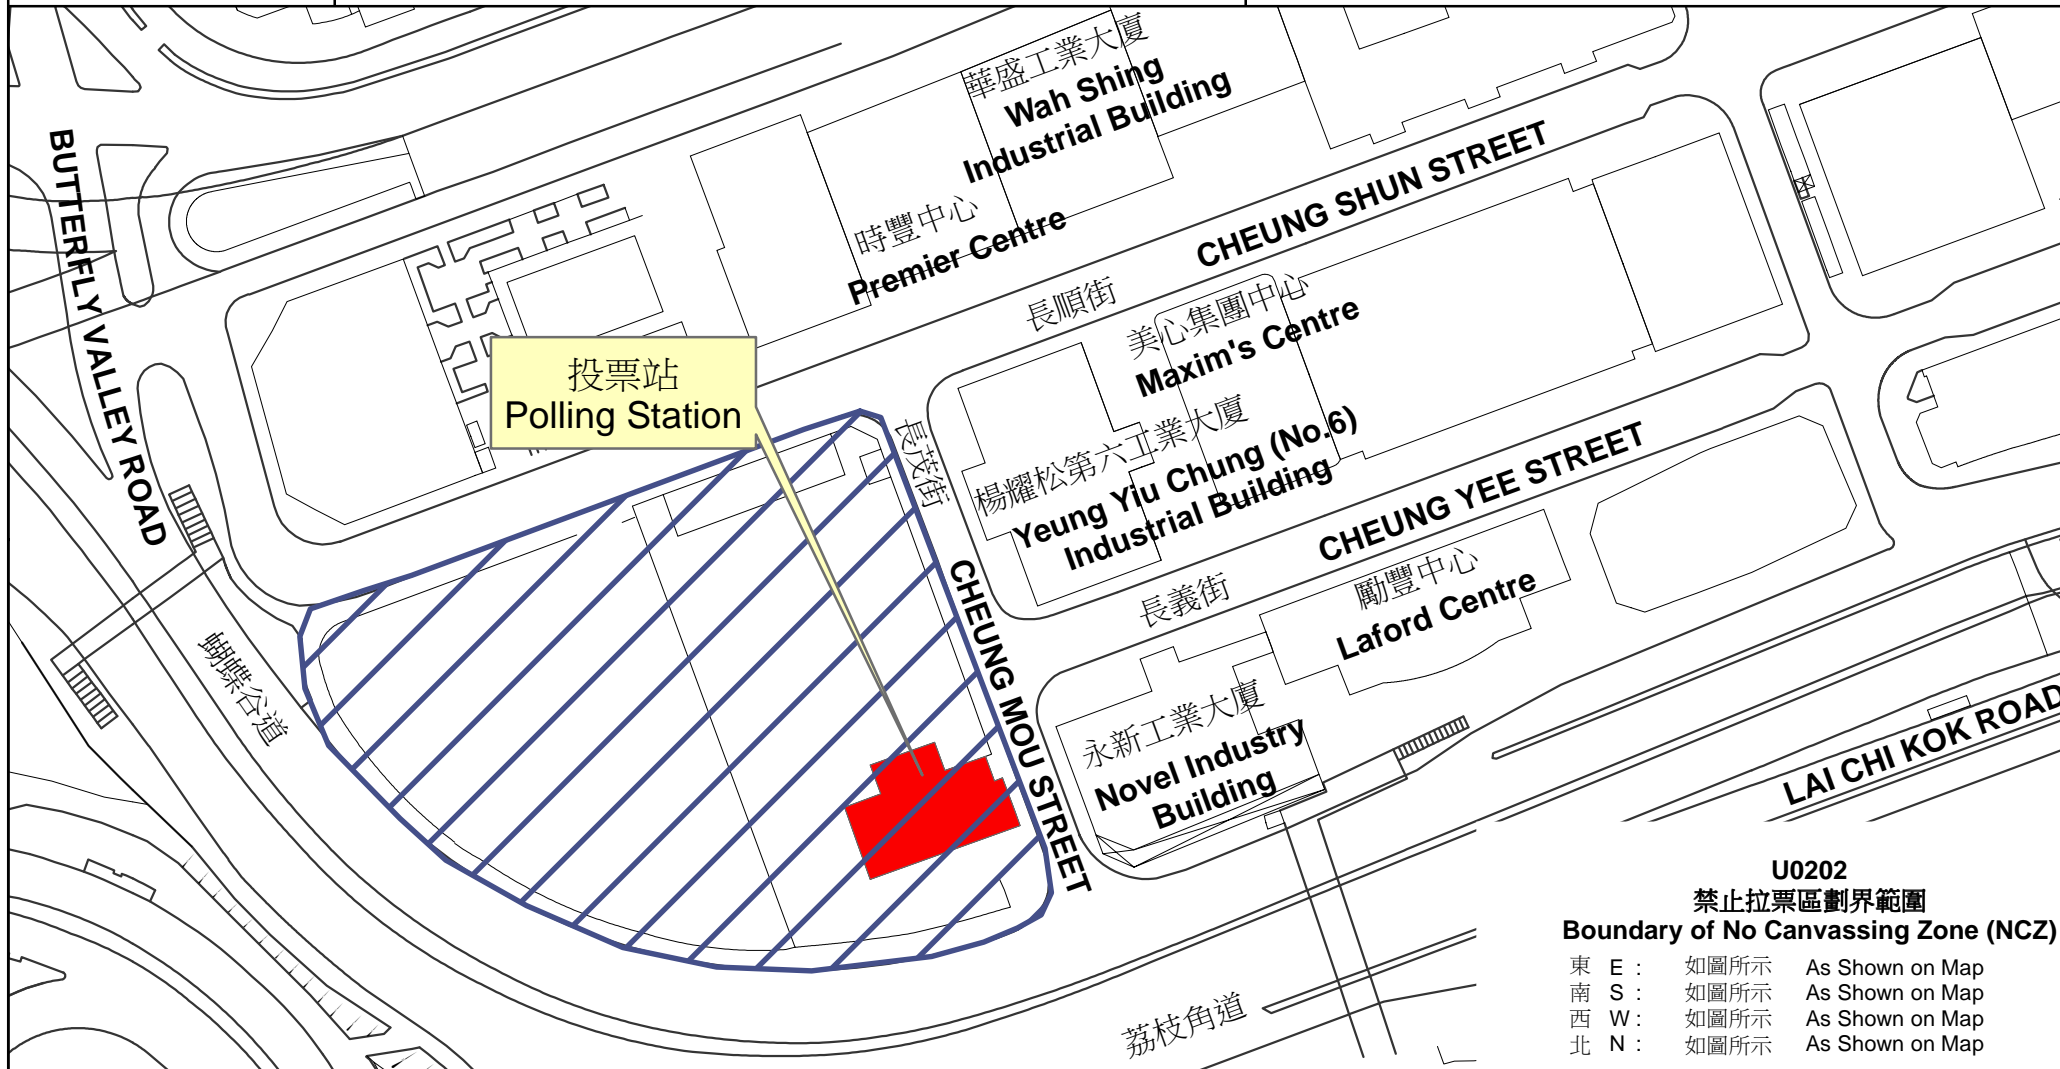

專用投票站位置圖和禁止拉票區

Dedicated Polling Station - Location Map & No Canvassing Zone

<u>專用投票站編號</u> <u>Dedicated Polling Station Code</u>	<u>選舉名稱</u> Name of Election	<u>名稱及地址</u> Name & Address
U0202	2016 年立法會換屆選舉 2016 Legislative Council General Election	長沙灣警署 九龍荔枝角道880號 Cheung Sha Wan Police Station 880 Lai Chi Kok Road, Kowloon

U0202
 禁止拉票區劃界範圍
 Boundary of No Canvassing Zone (NCZ)

- | | | |
|-------|------|-----------------|
| 東 E : | 如圖所示 | As Shown on Map |
| 南 S : | 如圖所示 | As Shown on Map |
| 西 W : | 如圖所示 | As Shown on Map |
| 北 N : | 如圖所示 | As Shown on Map |

禁止拉票區
 No Canvassing Zone