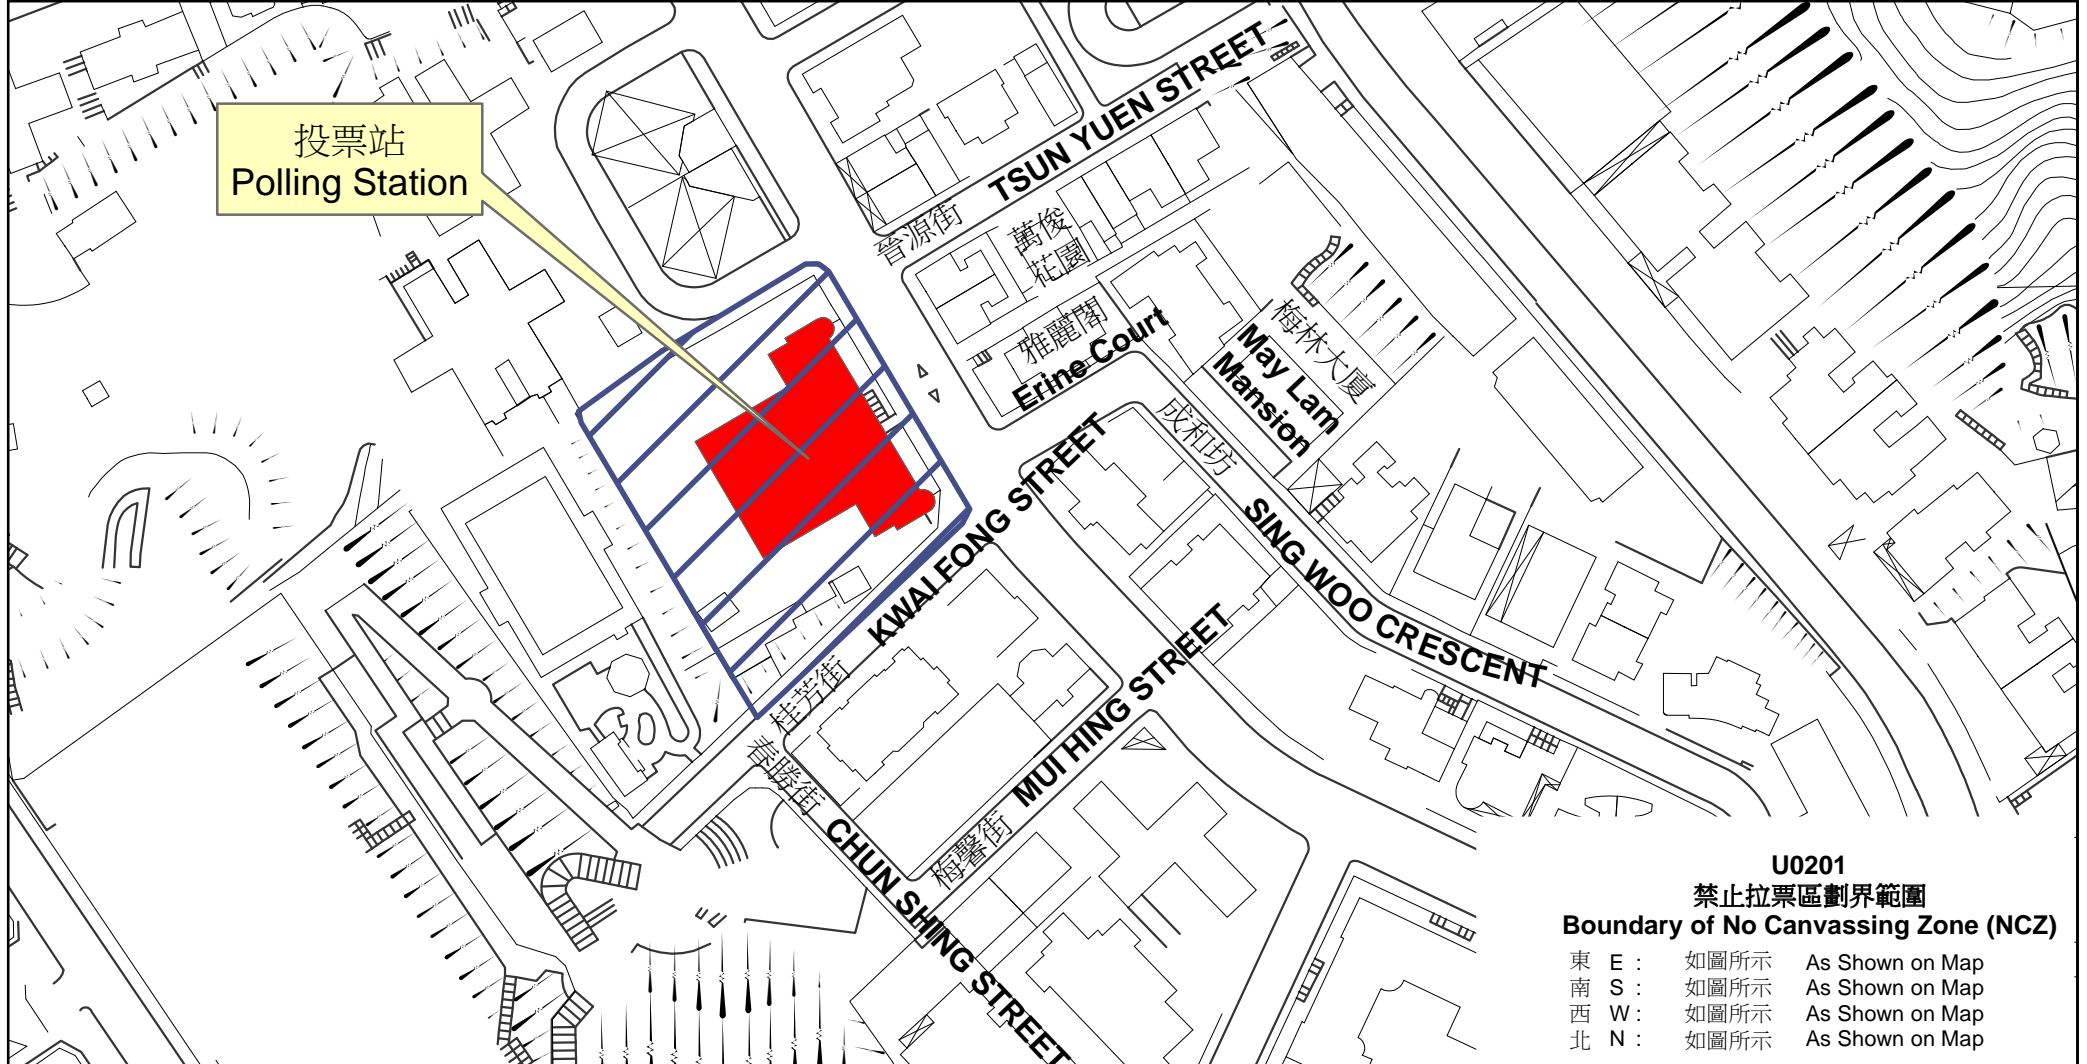

專用投票站位置圖和禁止拉票區

Dedicated Polling Station - Location Map & No Canvassing Zone

<p><u>專用投票站編號</u> Dedicated Polling Station Code</p> <p>U0201</p>	<p><u>選舉名稱</u> Name of Election</p> <p>2016 年立法會換屆選舉 2016 Legislative Council General Election</p>	<p><u>名稱及地址</u> Name & Address</p> <p>跑馬地警署 香港跑馬地成和道60號 Happy Valley Police Station 60 Sing Woo Road, Happy Valley, Hong Kong</p>
---	---	--

U0201
禁止拉票區劃界範圍
Boundary of No Canvassing Zone (NCZ)

東 E :	如圖所示	As Shown on Map
南 S :	如圖所示	As Shown on Map
西 W :	如圖所示	As Shown on Map
北 N :	如圖所示	As Shown on Map