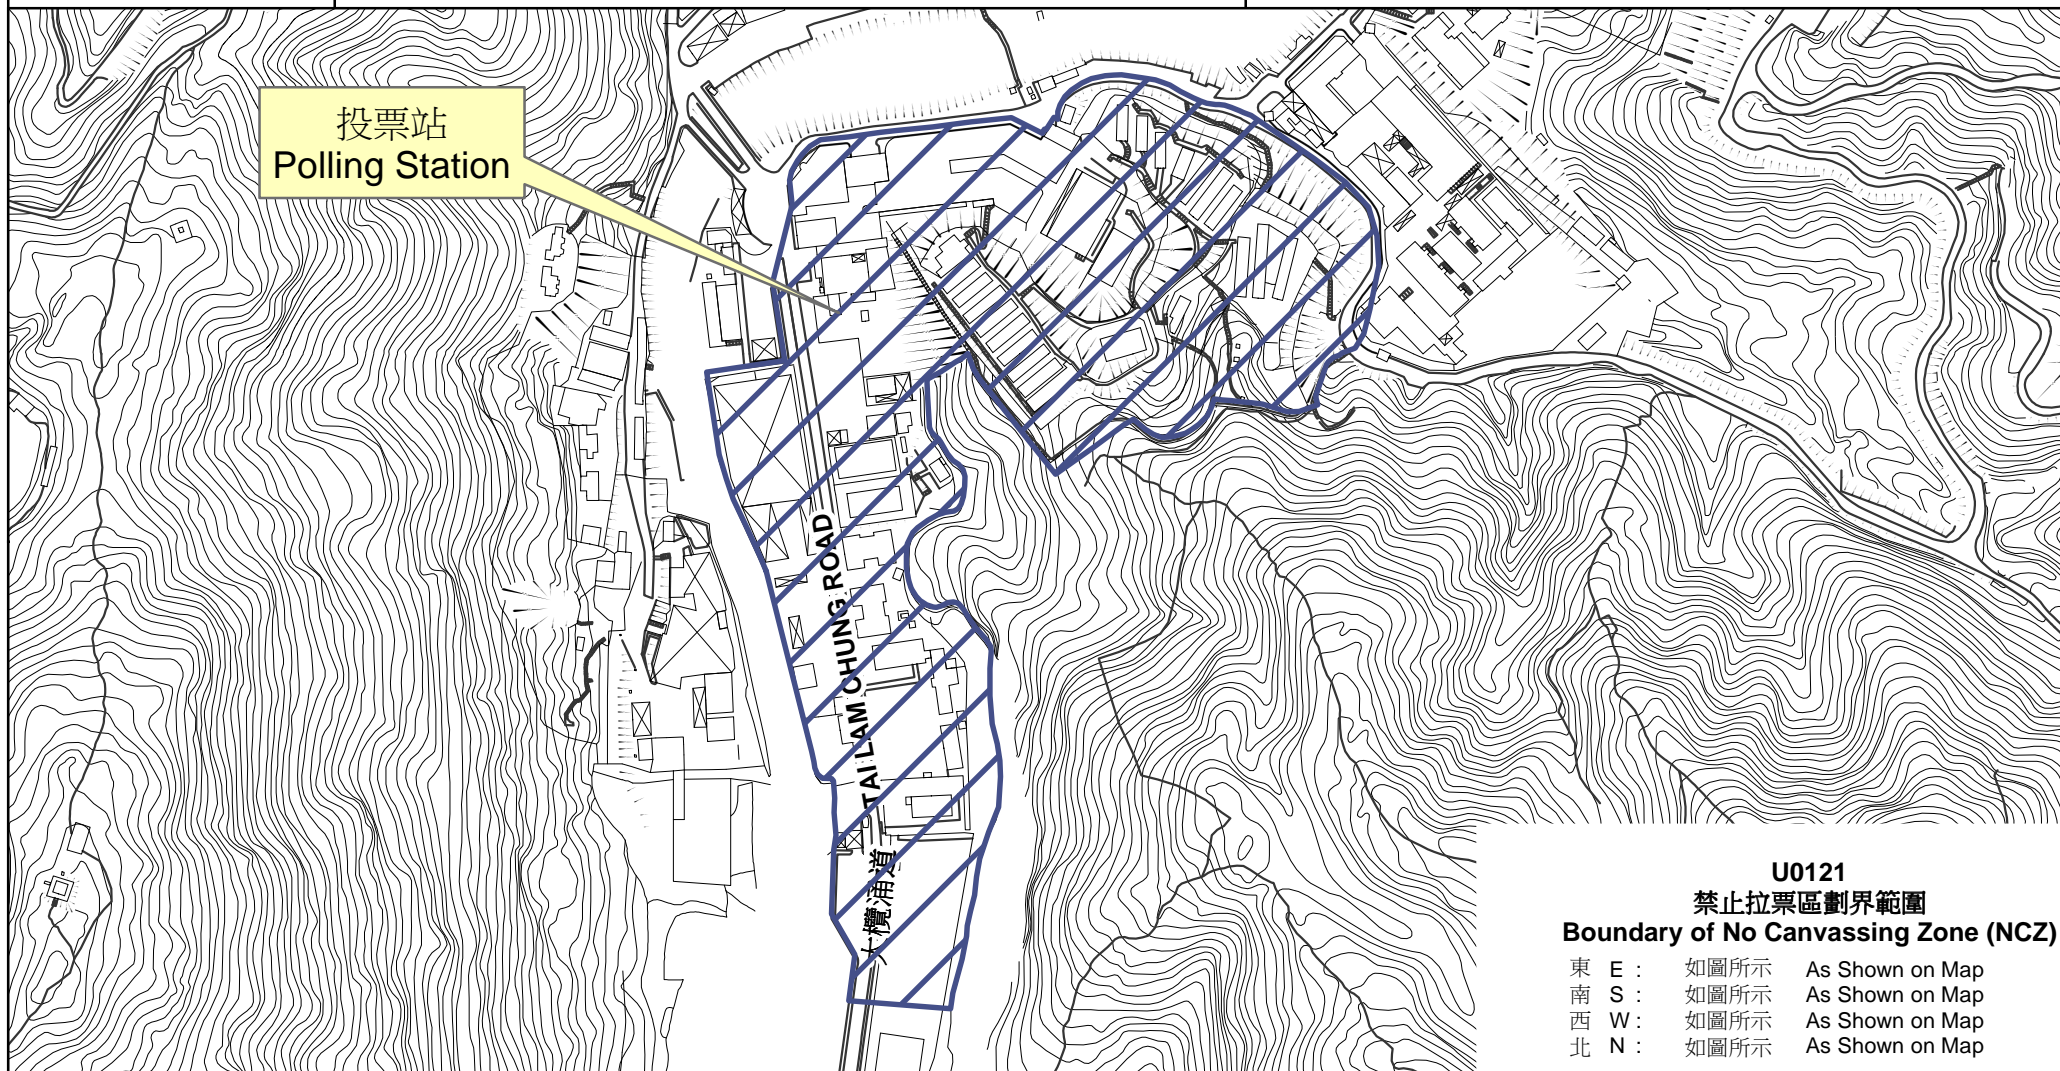

專用投票站位置圖和禁止拉票區

Dedicated Polling Station - Location Map & No Canvassing Zone

<p>專用投票站編號 Dedicated Polling Station Code</p>	<p>選舉名稱 Name of Election</p>	<p>名稱及地址 Name &amp; Address</p>
<p><b>U0121</b></p>	<p>2016 年立法會換屆選舉 2016 Legislative Council General Election</p>	<p>大欖懲教所 新界大欖涌大欖涌道108號 Tai Lam Correctional Institution 108 Tai Lam Chung Road, Tai Lam Chung, New Territories</p>

U0121  
禁止拉票區劃界範圍  
Boundary of No Canvassing Zone (NCZ)

- |       |      |                 |
|-------|------|-----------------|
| 東 E : | 如圖所示 | As Shown on Map |
| 南 S : | 如圖所示 | As Shown on Map |
| 西 W : | 如圖所示 | As Shown on Map |
| 北 N : | 如圖所示 | As Shown on Map |

禁止拉票區  
No Canvassing Zone