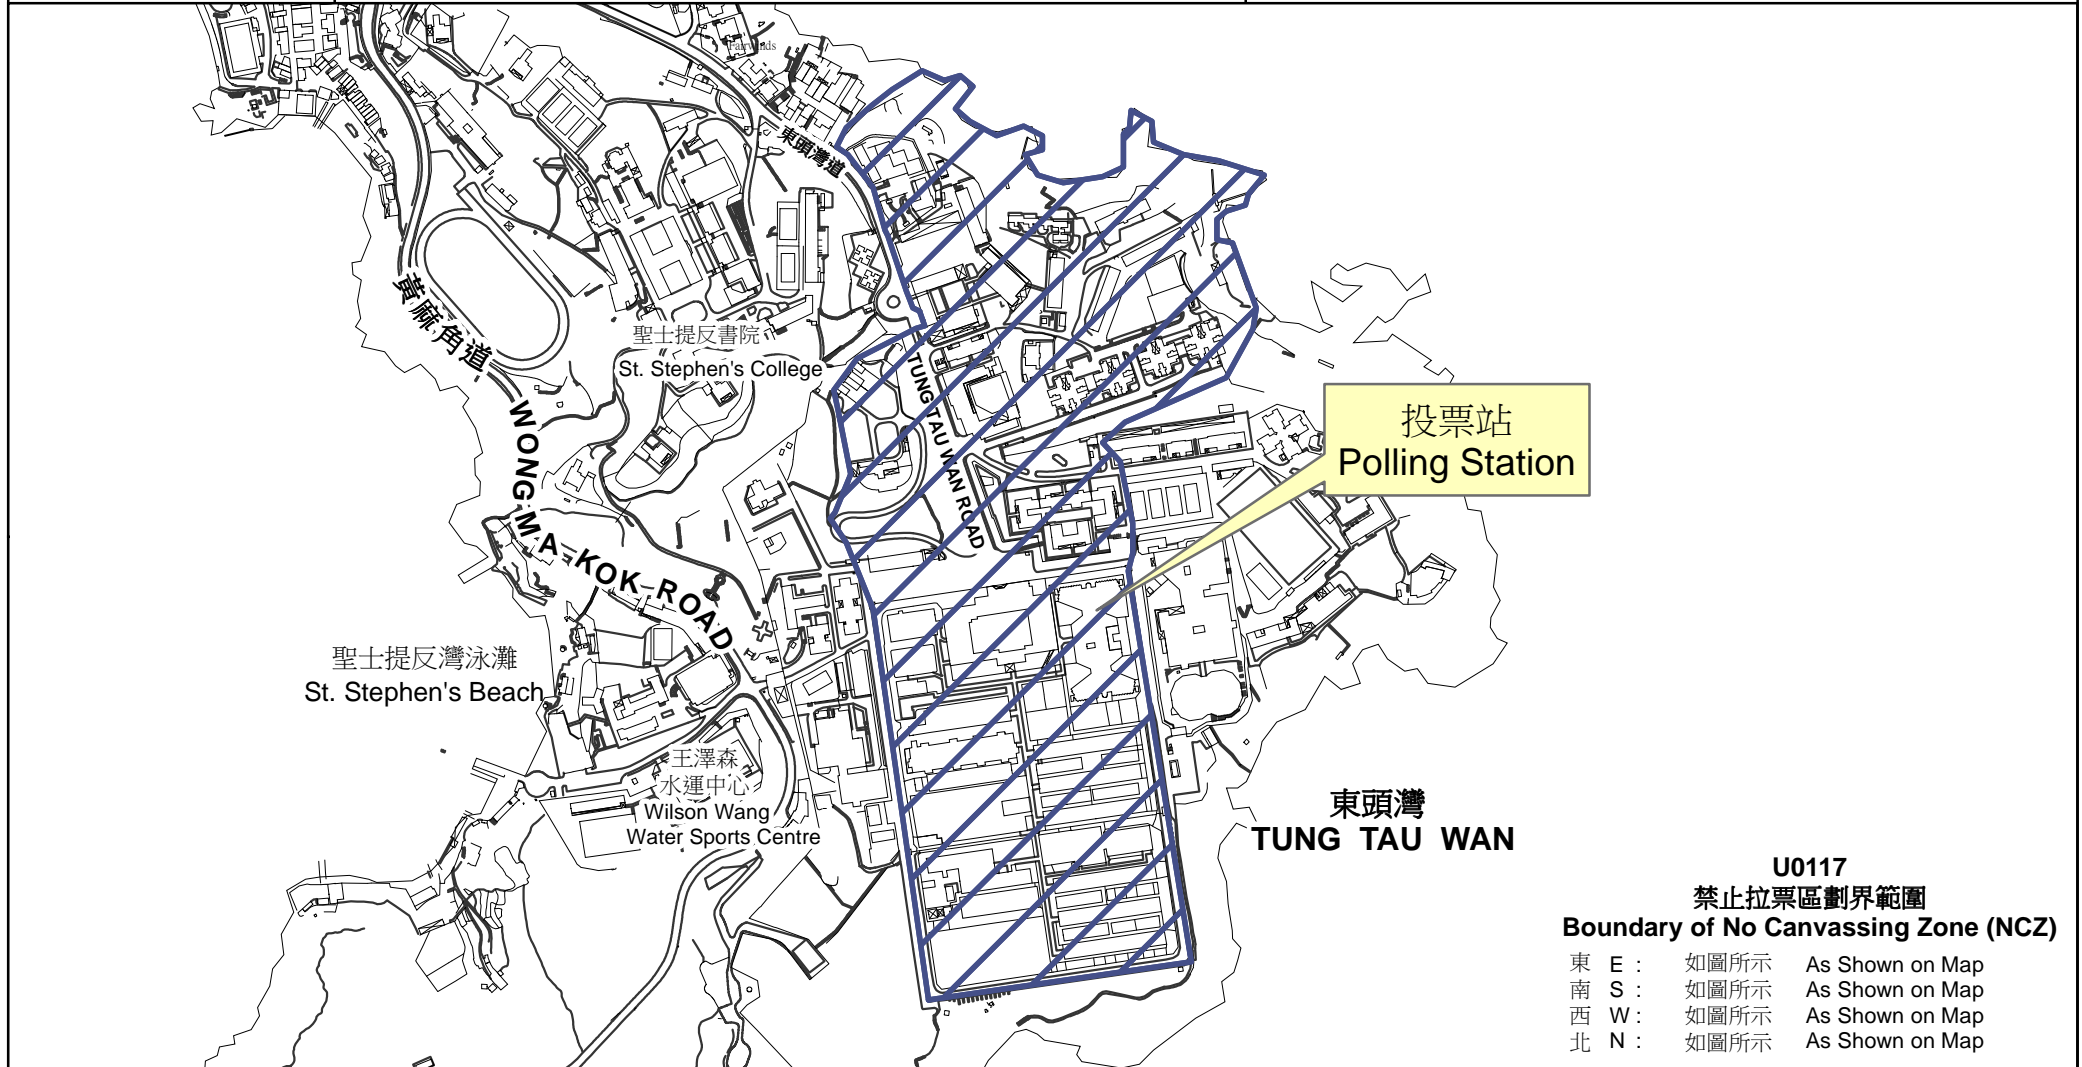

專用投票站位置圖和禁止拉票區

Dedicated Polling Station - Location Map & No Canvassing Zone

<u>專用投票站編號</u> <u>Dedicated Polling Station Code</u>	<u>選舉名稱</u> Name of Election	<u>名稱及地址</u> Name & Address
U0117	2016 年立法會換屆選舉 2016 Legislative Council General Election	赤柱監獄(甲類囚犯綜合大樓) 香港赤柱東頭灣道99號 Stanley Prison (Category A Complex) 99 Tung Tau Wan Road, Stanley, Hong Kong

U0117
禁止拉票區劃界範圍
Boundary of No Canvassing Zone (NCZ)
 東 E : 如圖所示 As Shown on Map
 南 S : 如圖所示 As Shown on Map
 西 W : 如圖所示 As Shown on Map
 北 N : 如圖所示 As Shown on Map

禁止拉票區
 No Canvassing Zone