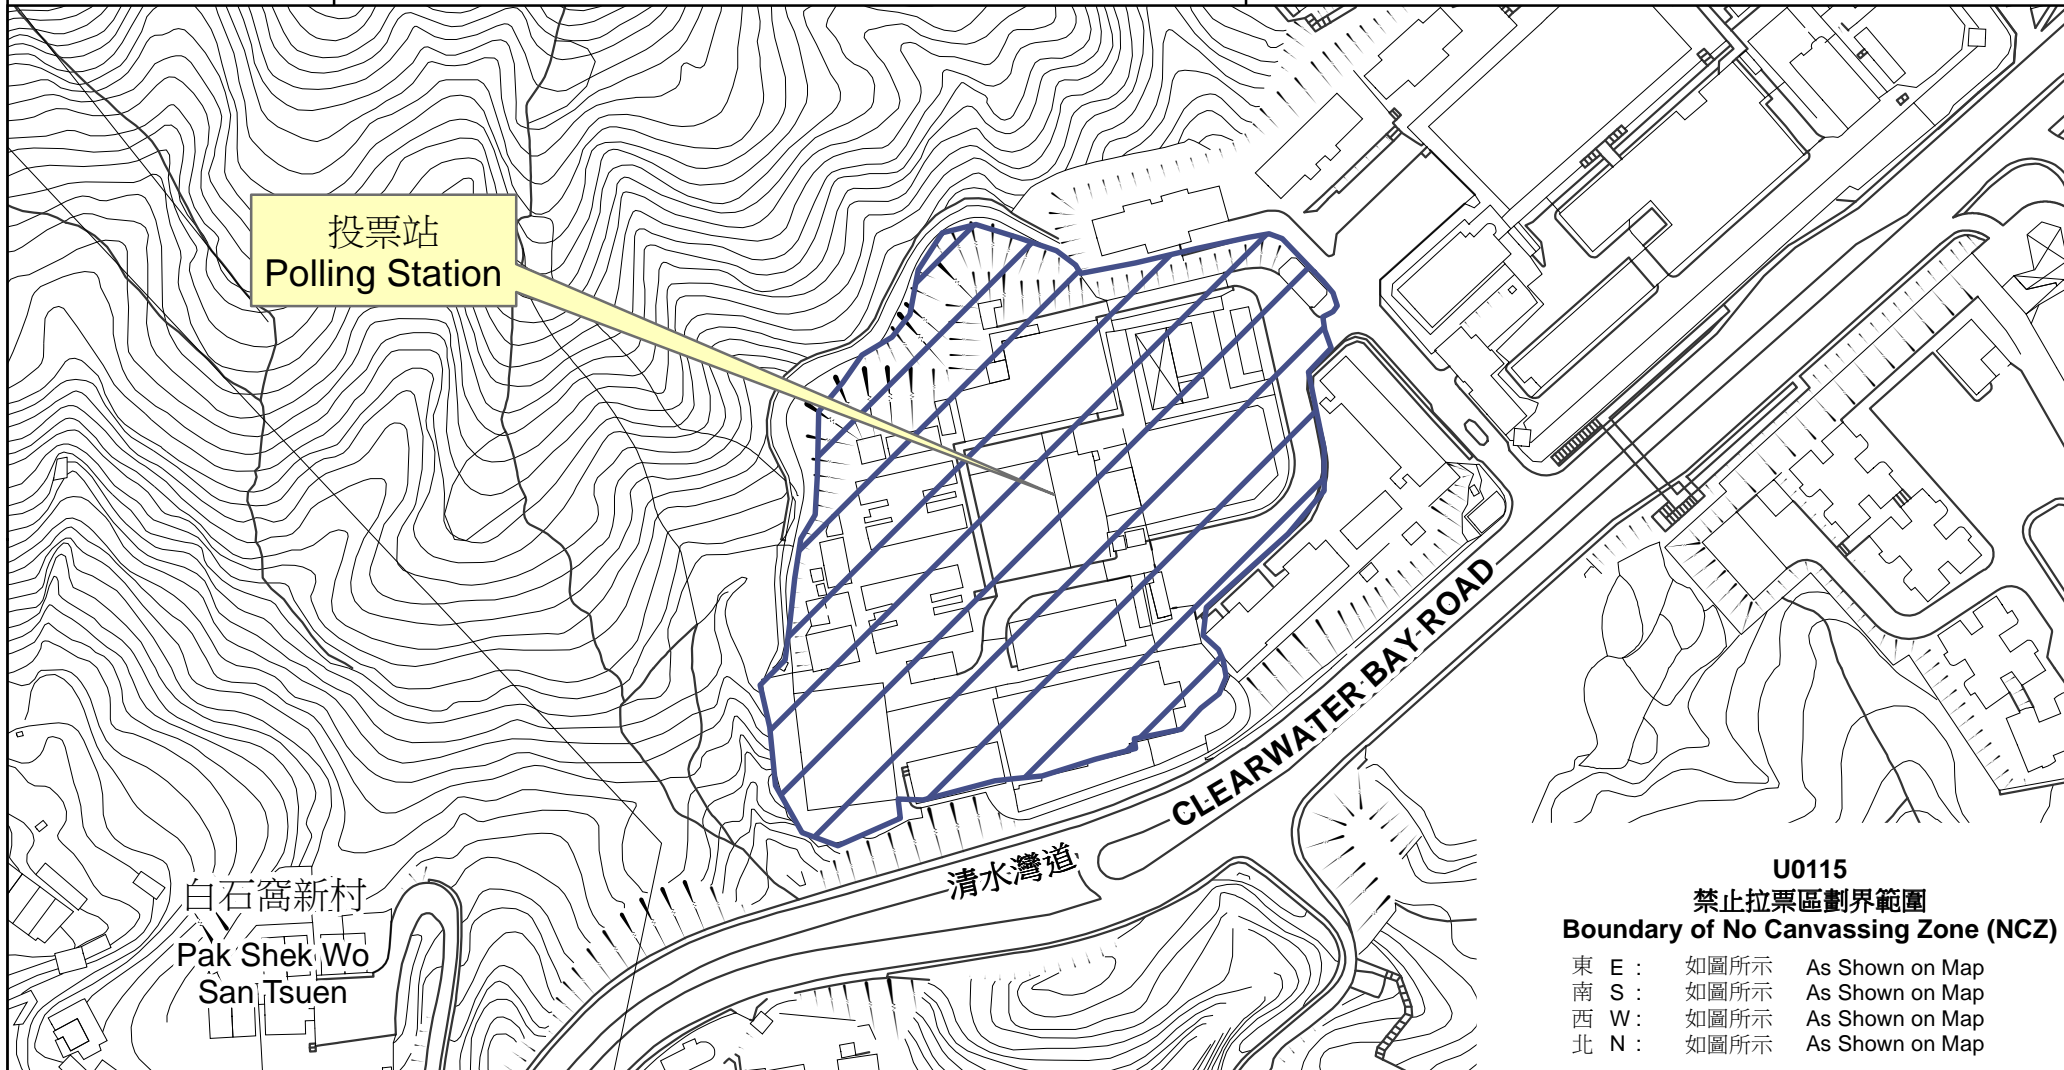

專用投票站位置圖和禁止拉票區 **Dedicated Polling Station - Location Map & No Canvassing Zone**

專用投票站編號 Dedicated Polling Station Code	選舉名稱 Name of Election	名稱及地址 Name & Address
U0115	2016 年立法會換屆選舉 2016 Legislative Council General Election	壁屋監獄 新界西貢清水灣道397號 Pik Uk Prison 397 Clearwater Bay Road, Sai Kung, New Territories

U0115
禁止拉票區劃界範圍
Boundary of No Canvassing Zone (NCZ)

- 東 E : 如圖所示 As Shown on Map
- 南 S : 如圖所示 As Shown on Map
- 西 W : 如圖所示 As Shown on Map
- 北 N : 如圖所示 As Shown on Map

禁止拉票區
 No Canvassing Zone