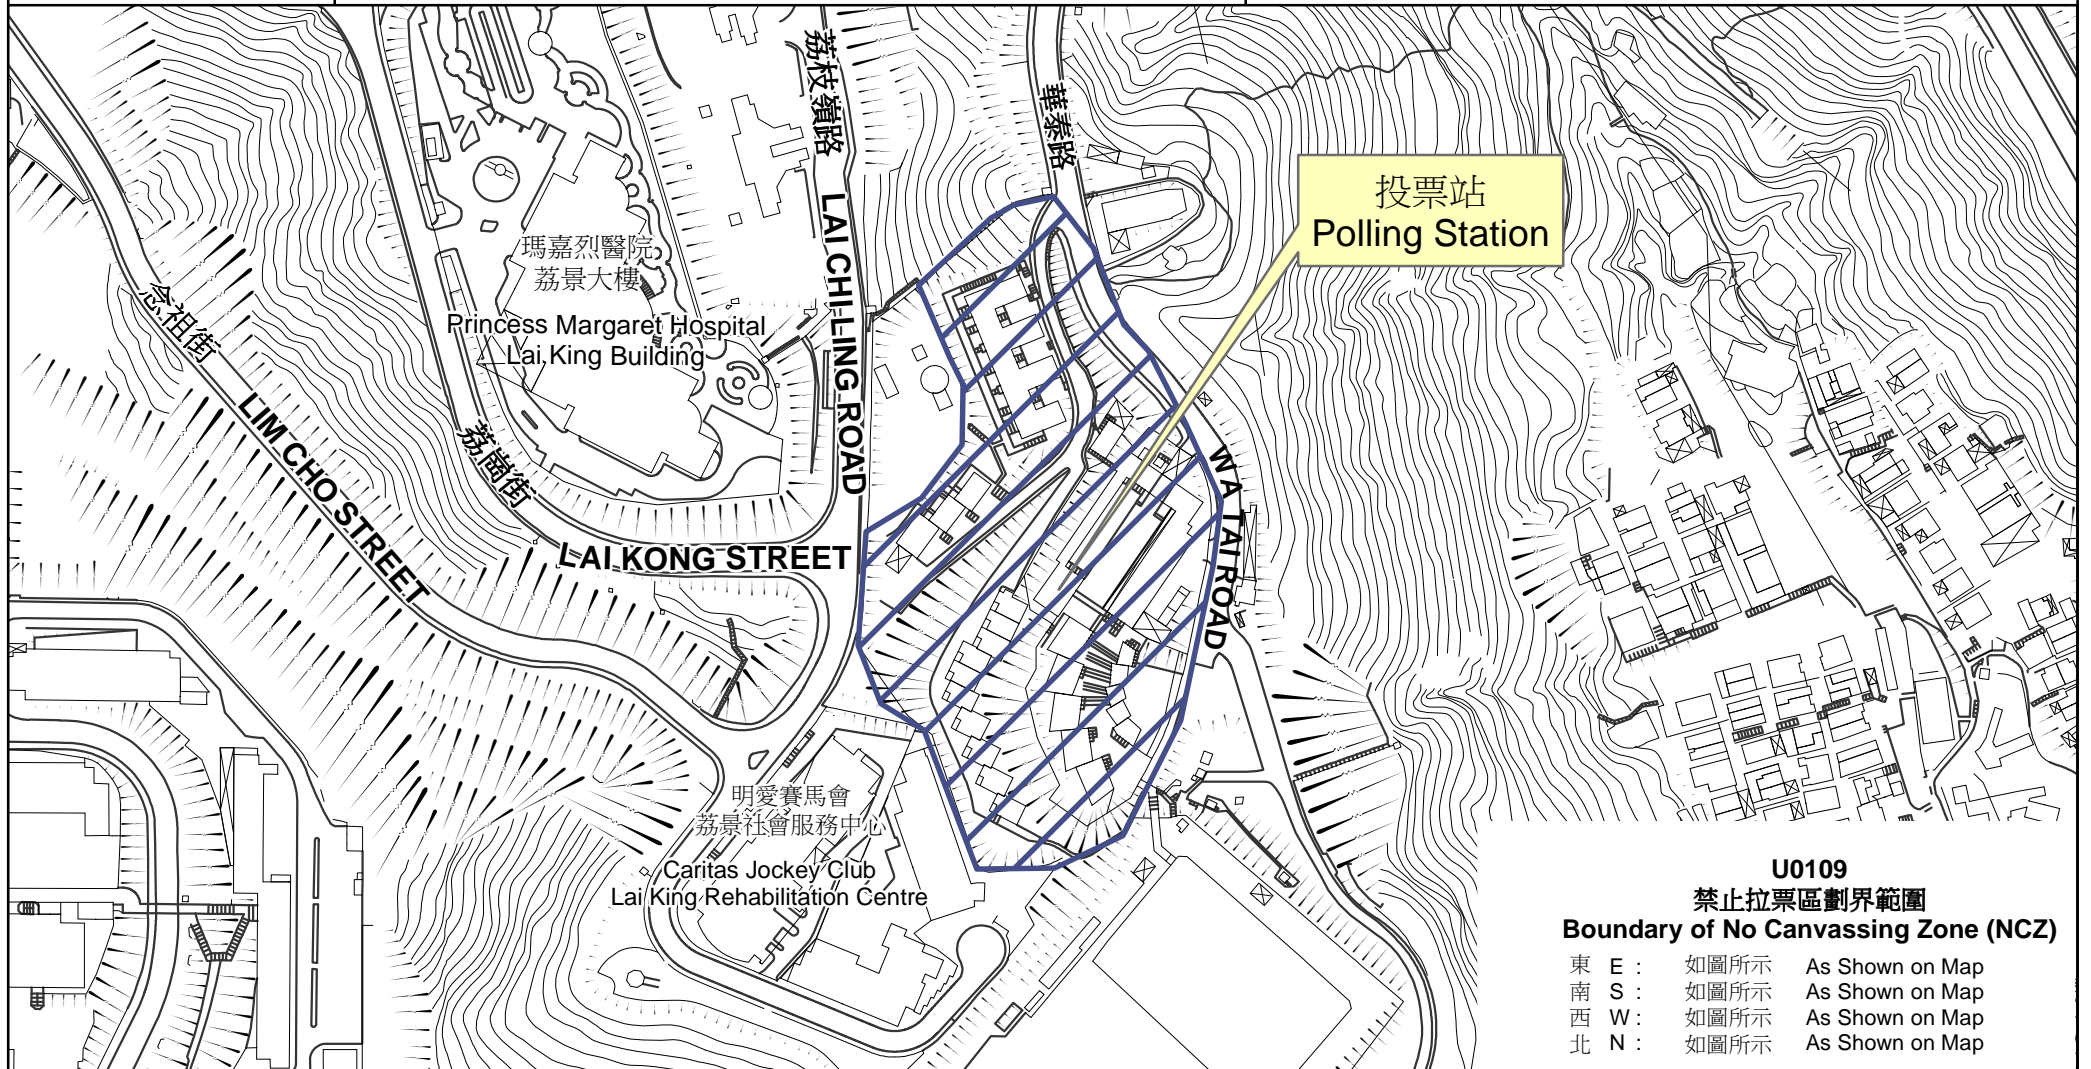

專用投票站位置圖和禁止拉票區

Dedicated Polling Station - Location Map & No Canvassing Zone

專用投票站編號  
Dedicated Polling  
Station Code

**U0109**

選舉名稱 Name of Election

2016 年立法會換屆選舉

2016 Legislative Council General Election

名稱及地址 Name & Address

勵敬懲教所

新界葵涌華泰路16號

Lai King Correctional Institution

16 Wa Tai Road, Kwai Chung, New Territories

禁止拉票區

No Canvassing Zone