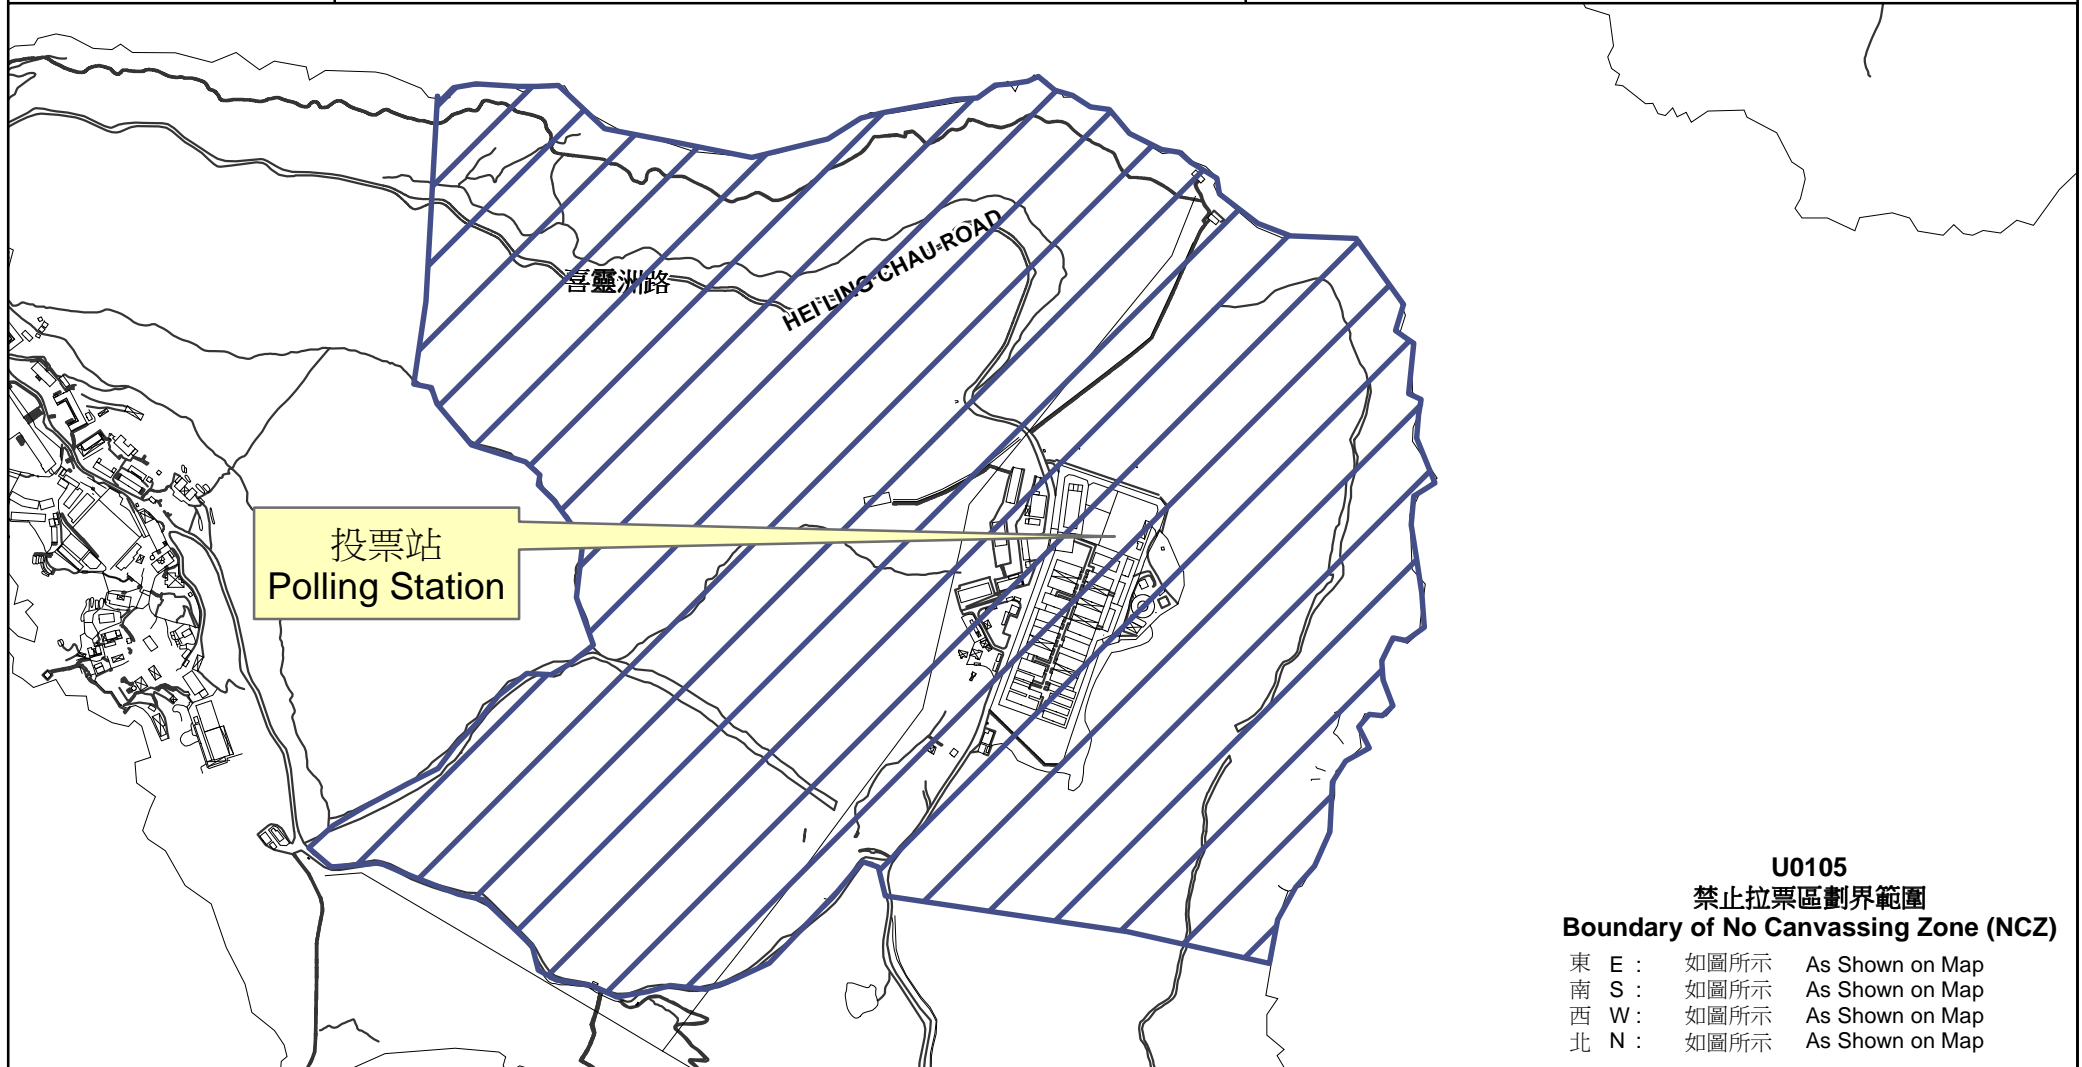

專用投票站位置圖和禁止拉票區

Dedicated Polling Station - Location Map & No Canvassing Zone

<p><u>專用投票站編號</u> <u>Dedicated Polling Station Code</u></p> <p>U0105</p>	<p><u>選舉名稱</u> <u>Name of Election</u></p> <p>2016 年立法會換屆選舉 2016 Legislative Council General Election</p>	<p><u>名稱及地址</u> <u>Name & Address</u></p> <p>喜靈洲懲教所 喜靈洲 Hei Ling Chau Correctional Institution Hei Ling Chau Island</p>
---	---	---

U0105
禁止拉票區劃界範圍
Boundary of No Canvassing Zone (NCZ)

- 東 E : 如圖所示 As Shown on Map
- 南 S : 如圖所示 As Shown on Map
- 西 W : 如圖所示 As Shown on Map
- 北 N : 如圖所示 As Shown on Map

禁止拉票區
No Canvassing Zone