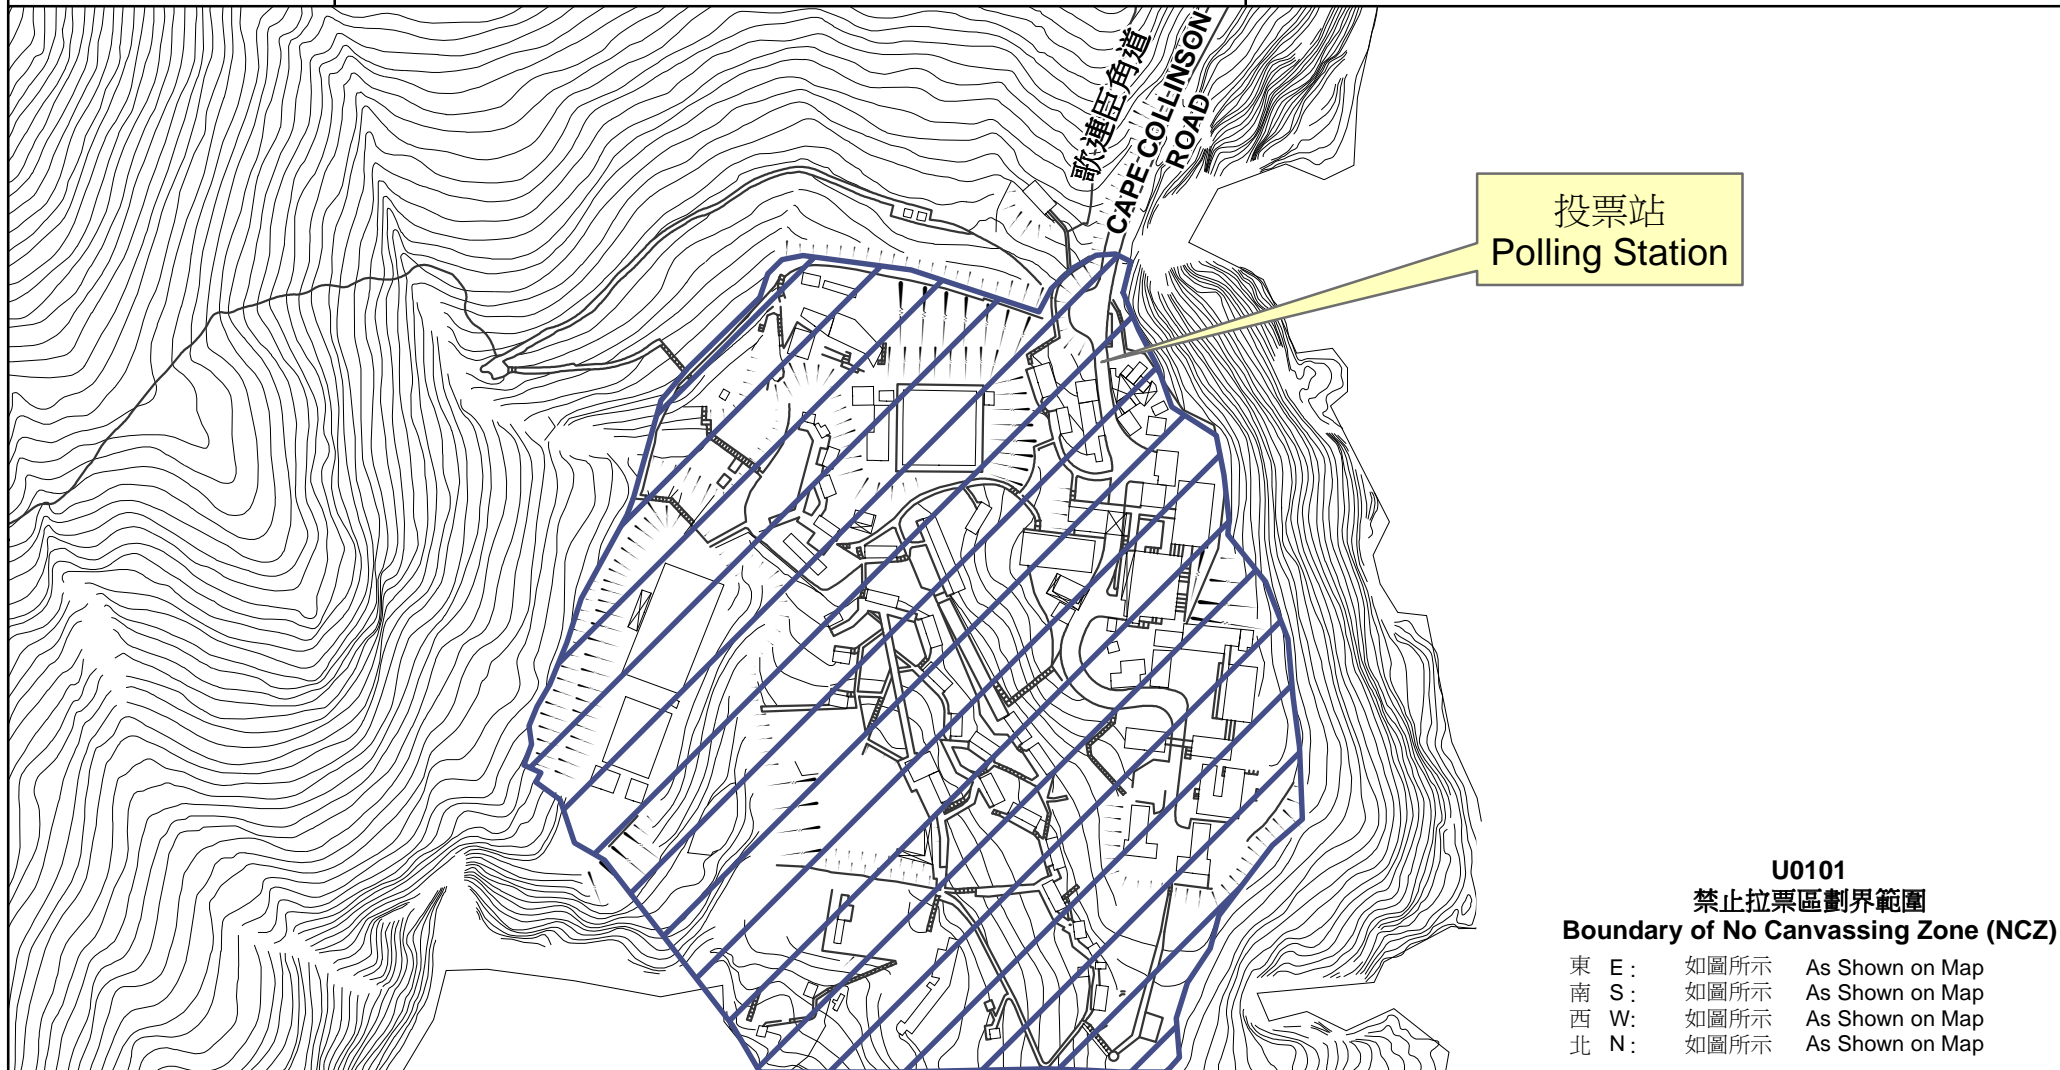

專用投票站位置圖和禁止拉票區

Dedicated Polling Station - Location Map & No Canvassing Zone

<u>專用投票站編號</u> Dedicated Polling Station Code	<u>選舉名稱</u> Name of Election	<u>名稱及地址</u> Name & Address
<b>U0101</b>	2016 年立法會換屆選舉 2016 Legislative Council General Election	歌連臣角懲教所 香港柴灣歌連臣角道123號 Cape Collinson Correctional Institution 123 Cape Collinson Road, Chai Wan, Hong Kong

U0101  
 禁止拉票區劃界範圍  
 Boundary of No Canvassing Zone (NCZ)

- |       |      |                 |
|-------|------|-----------------|
| 東 E : | 如圖所示 | As Shown on Map |
| 南 S : | 如圖所示 | As Shown on Map |
| 西 W : | 如圖所示 | As Shown on Map |
| 北 N : | 如圖所示 | As Shown on Map |

禁止拉票區  
 No Canvassing Zone