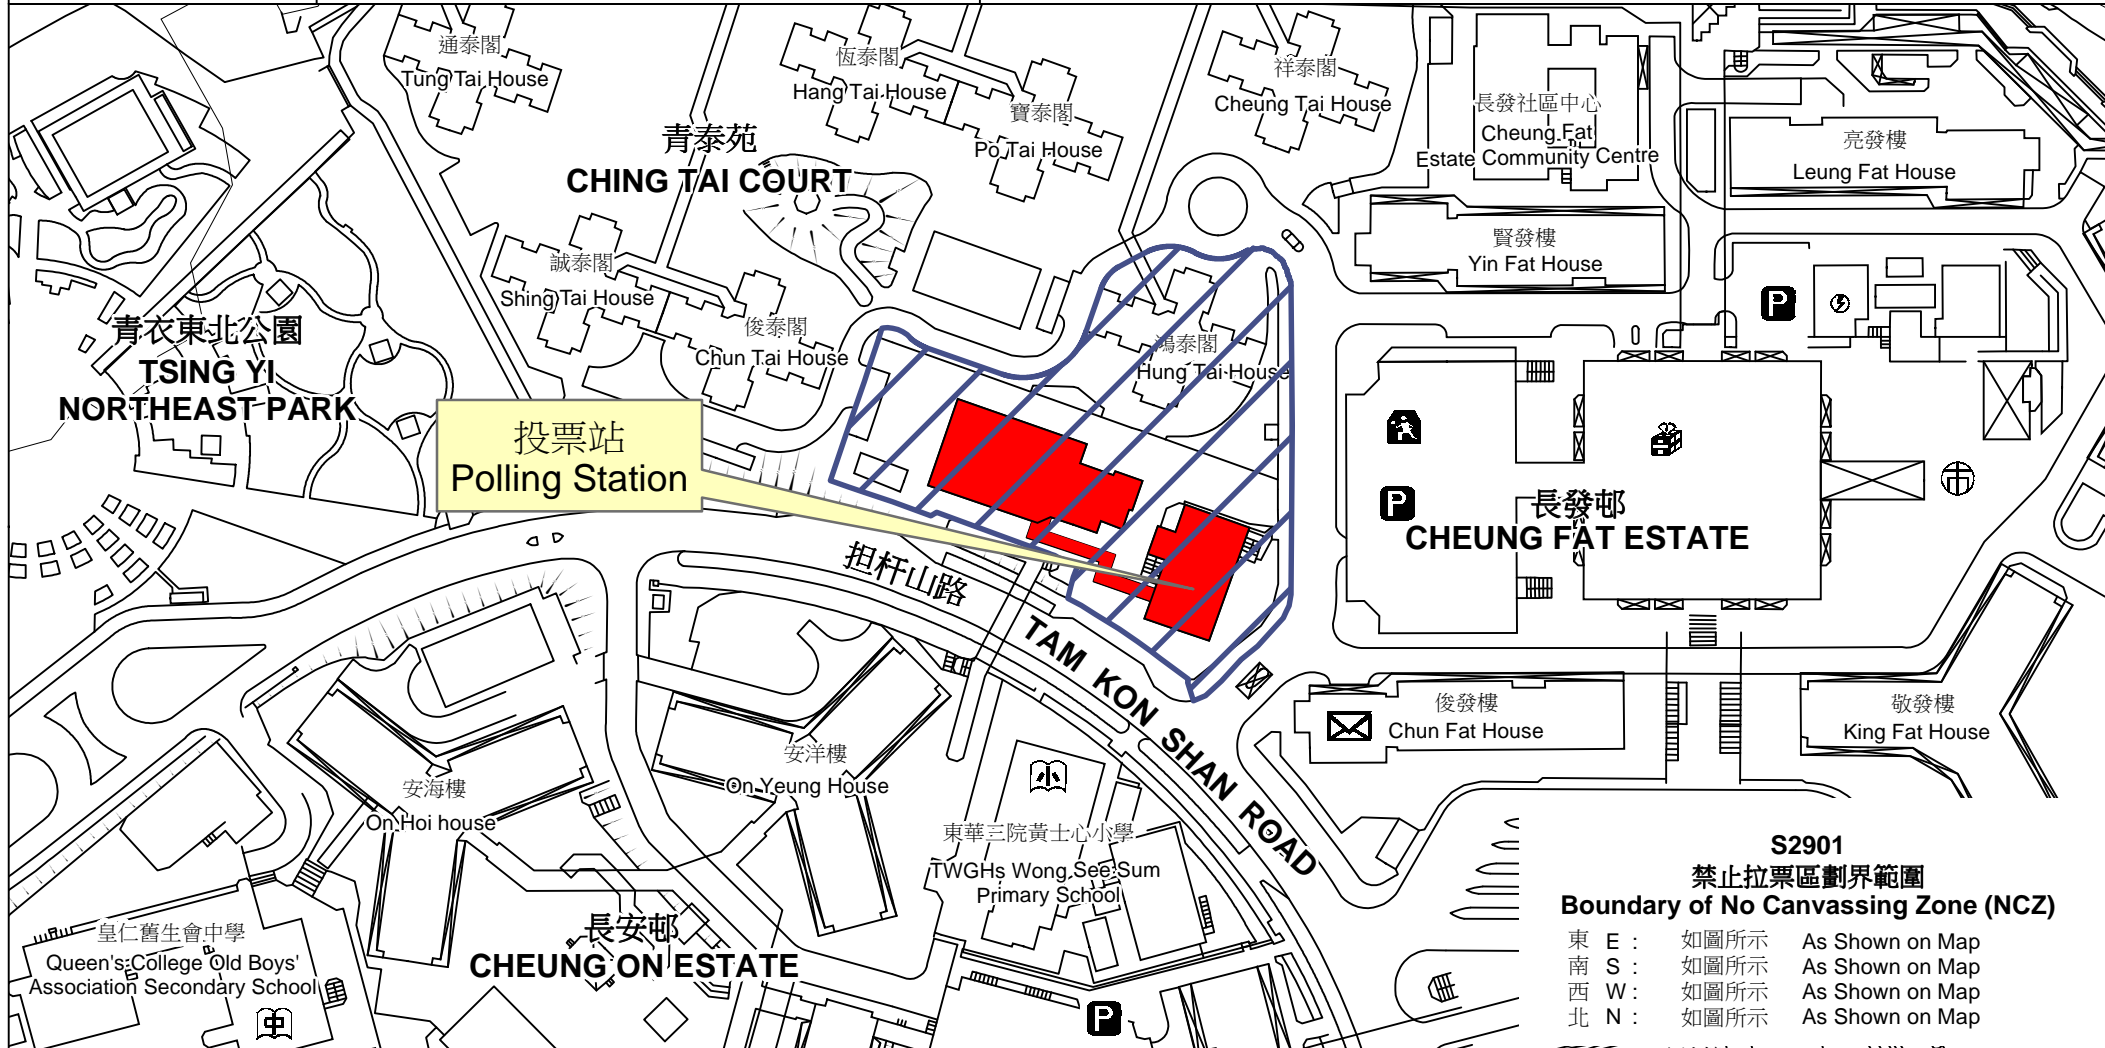

投票站位置圖和禁止拉票區 Polling Station - Location Plan & No Canvassing Zone

投票站編號 Polling Station Code S2901	2016年立法會換屆選舉地方選區編號及名稱 Code & Name of Geographical Constituency for 2016 Legislative Council General Election LC4 新界西 NEW TERRITORIES WEST	名稱及地址 Name & Address 中華傳道會呂明才小學 新界青衣長發邨 CNEC Lui Ming Choi Primary School Cheung Fat Estate, Tsing Yi, New Territories
---	---	--

 禁止拉票區
No Canvassing Zone