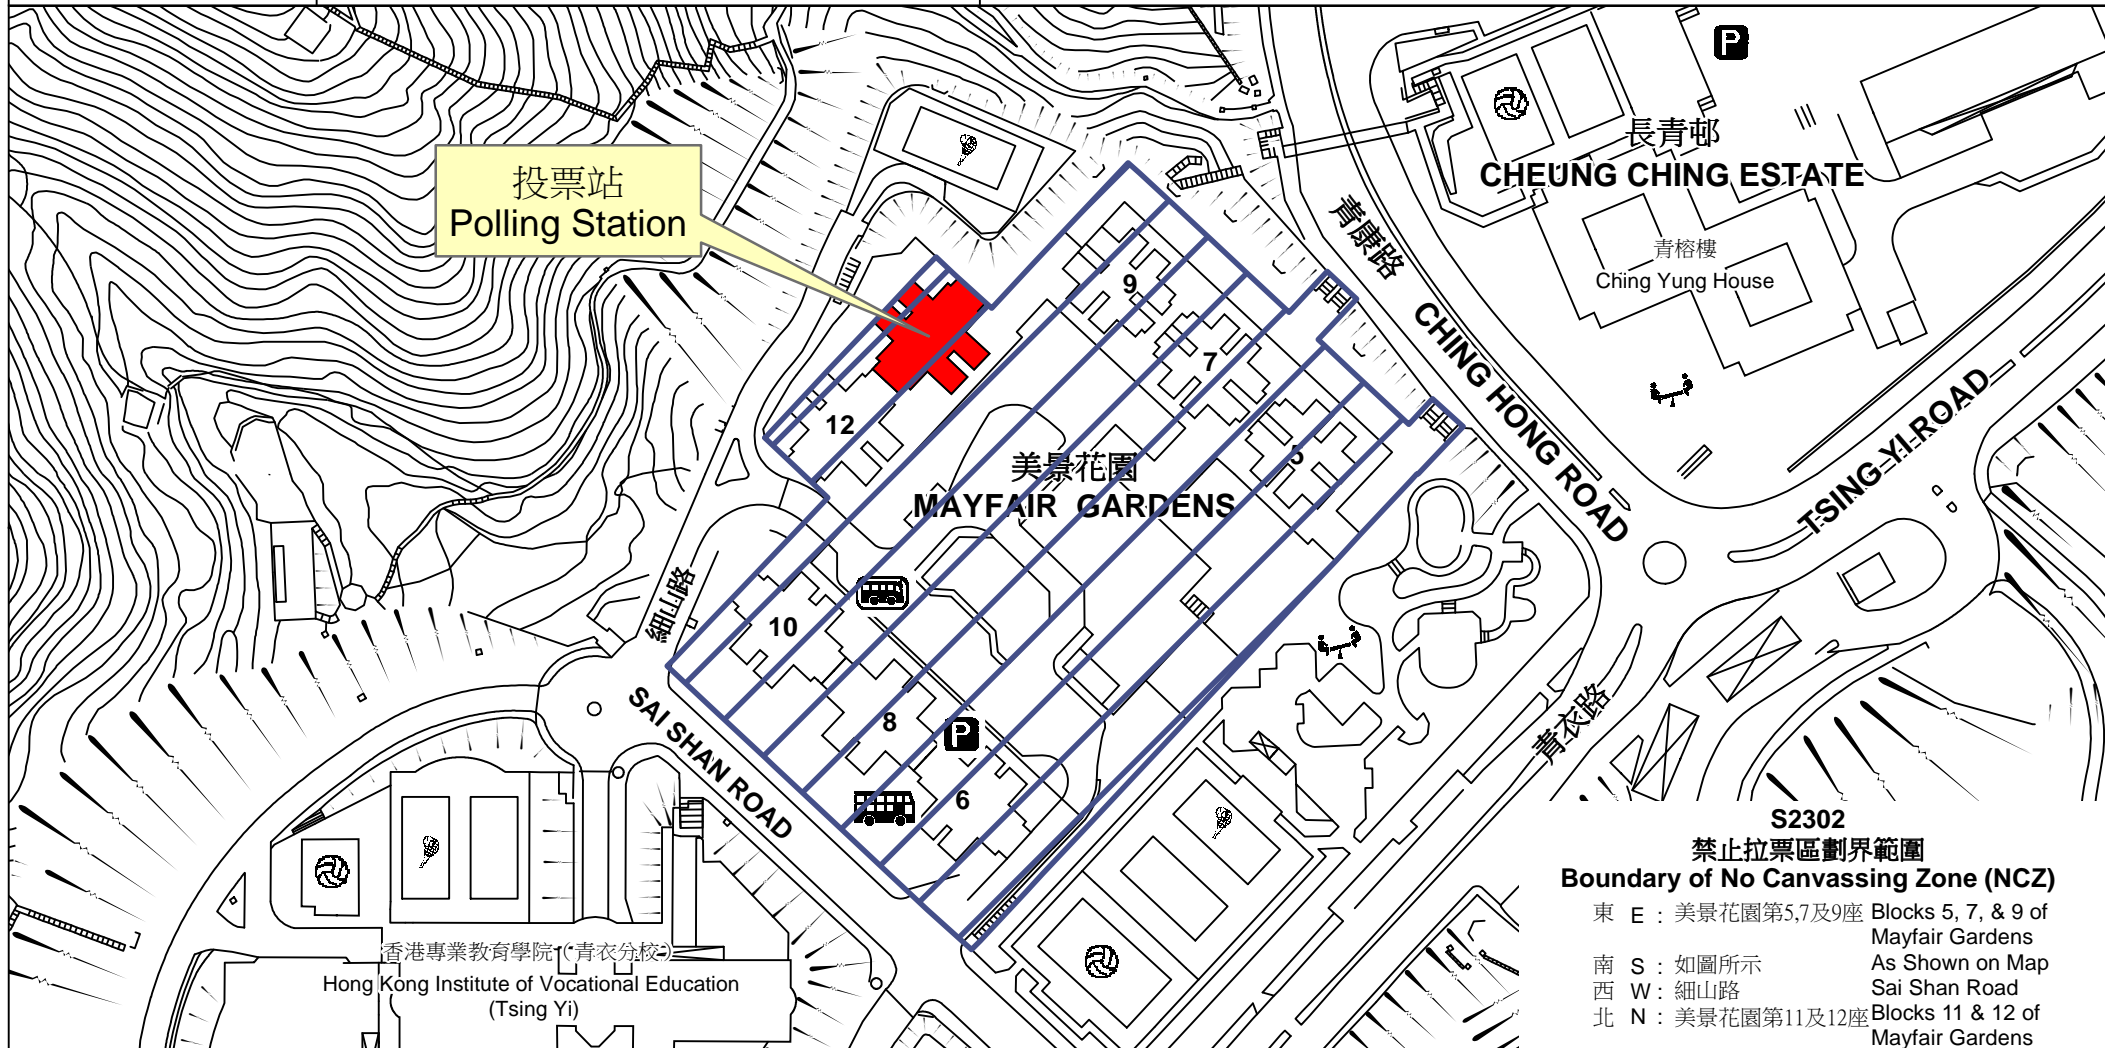

投票站位置圖和禁止拉票區 Polling Station - Location Plan & No Canvassing Zone

投票站編號 Polling Station Code	2016年立法會換屆選舉地方選區編號及名稱 Code & Name of Geographical Constituency for 2016 Legislative Council General Election	名稱及地址 Name & Address
S2302	LC4 新界西 NEW TERRITORIES WEST	美景花園自修室 新界青衣細山路2-16號美景花園第11座L3層 Study Room, Mayfair Gardens Study Room, L3, Block 11, Mayfair Gardens, 2-16 Sai Shan Road, Tsing Yi, New Territories

 禁止拉票區
No Canvassing Zone