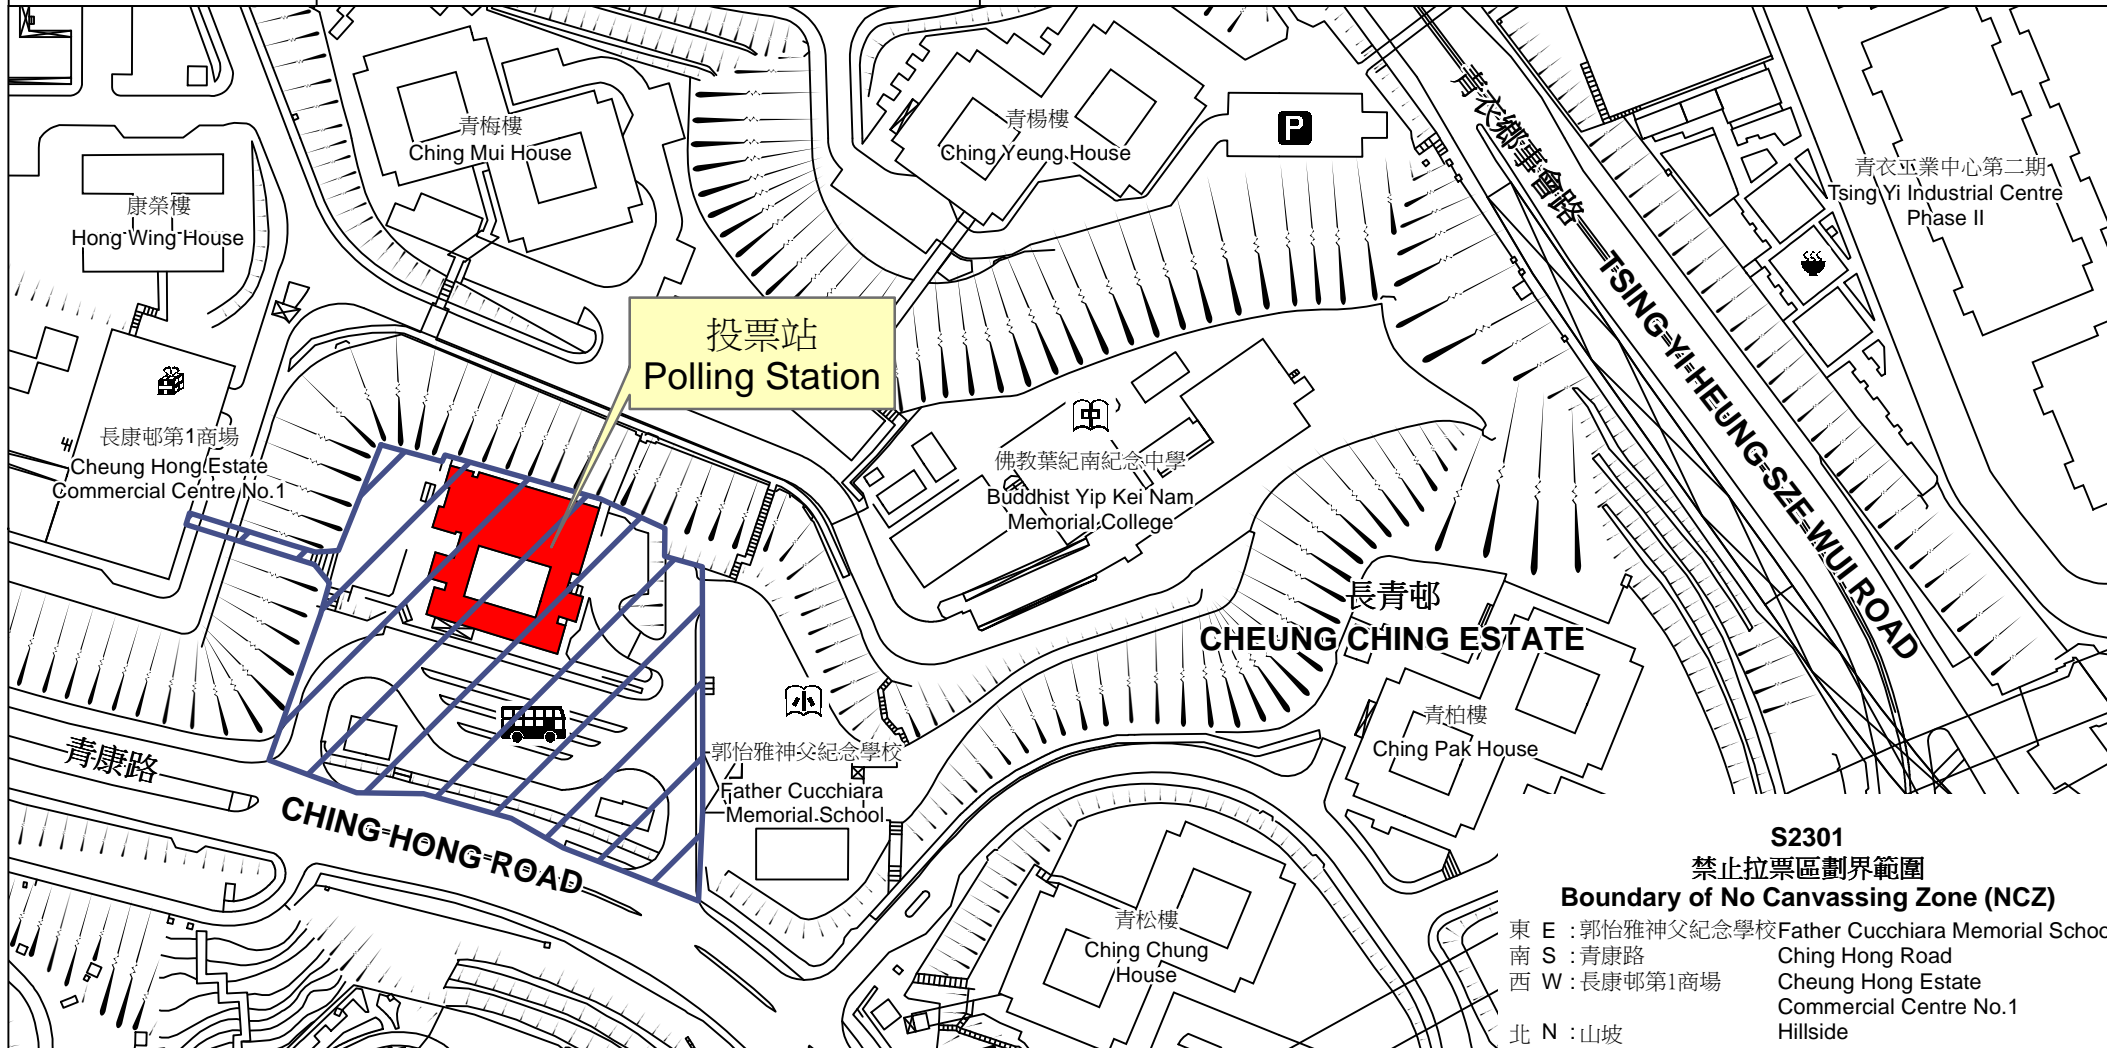

投票站位置圖和禁止拉票區 Polling Station - Location Plan & No Canvassing Zone

投票站編號 Polling Station Code S2301	2016年立法會換屆選舉地方選區編號及名稱 Code & Name of Geographical Constituency for 2016 Legislative Council General Election LC4 新界西 NEW TERRITORIES WEST	名稱及地址 Name & Address 長青社區中心 新界青衣青康路6號 Cheung Ching Estate Community Centre 6 Ching Hong Road, Tsing Yi, New Territories
---	---	--

 禁止拉票區
No Canvassing Zone