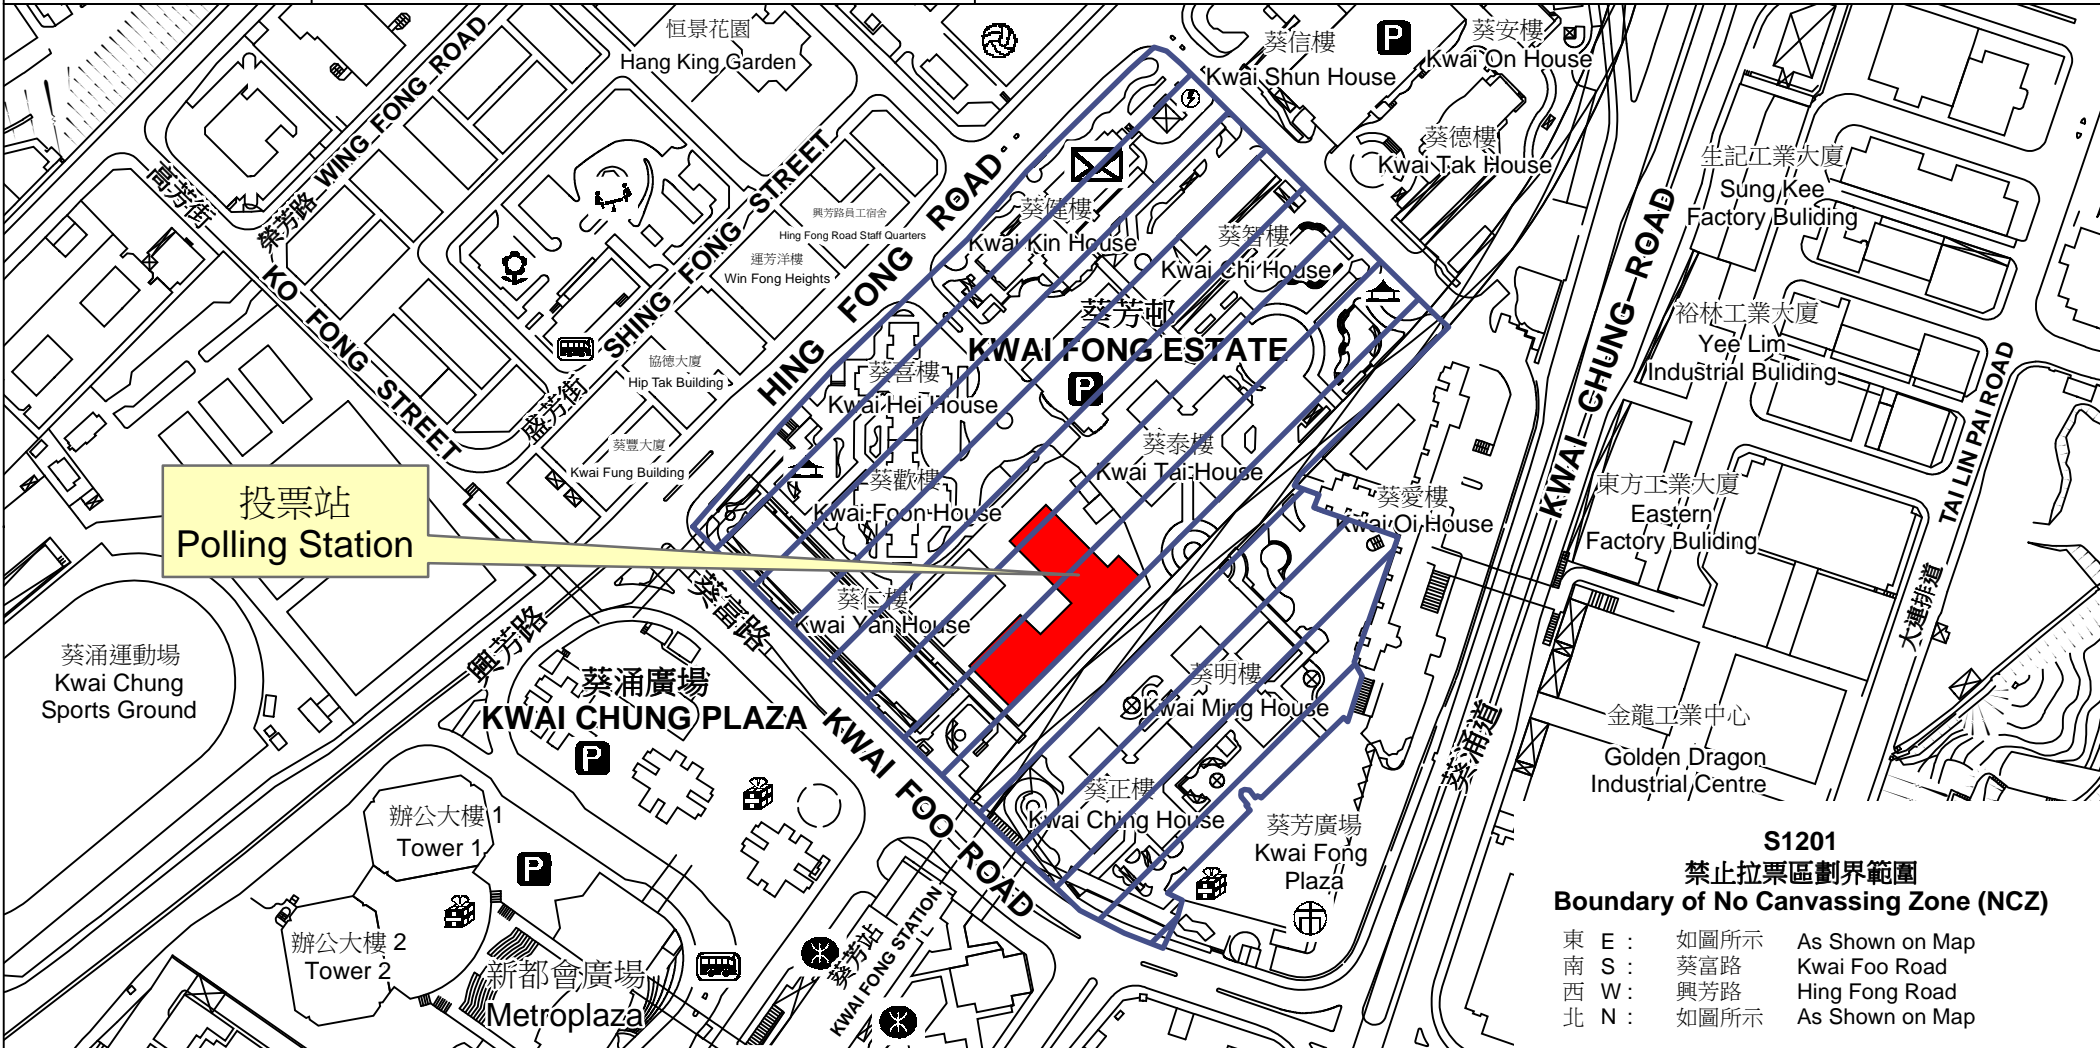

投票站位置圖和禁止拉票區 Polling Station - Location Plan & No Canvassing Zone

投票站編號 Polling Station Code	2016年立法會換屆選舉地方選區編號及名稱 Code & Name of Geographical Constituency for 2016 Legislative Council General Election	名稱及地址 Name & Address
S1201	LC4 新界西 NEW TERRITORIES WEST	佛教林金殿紀念小學 新界葵涌葵芳邨第5期屋邨校舍 Buddhist Lim Kim Tian Memorial Primary School Estate School, Phase 5, Kwai Fong Estate, Kwai Chung, New Territories

 禁止拉票區
No Canvassing Zone