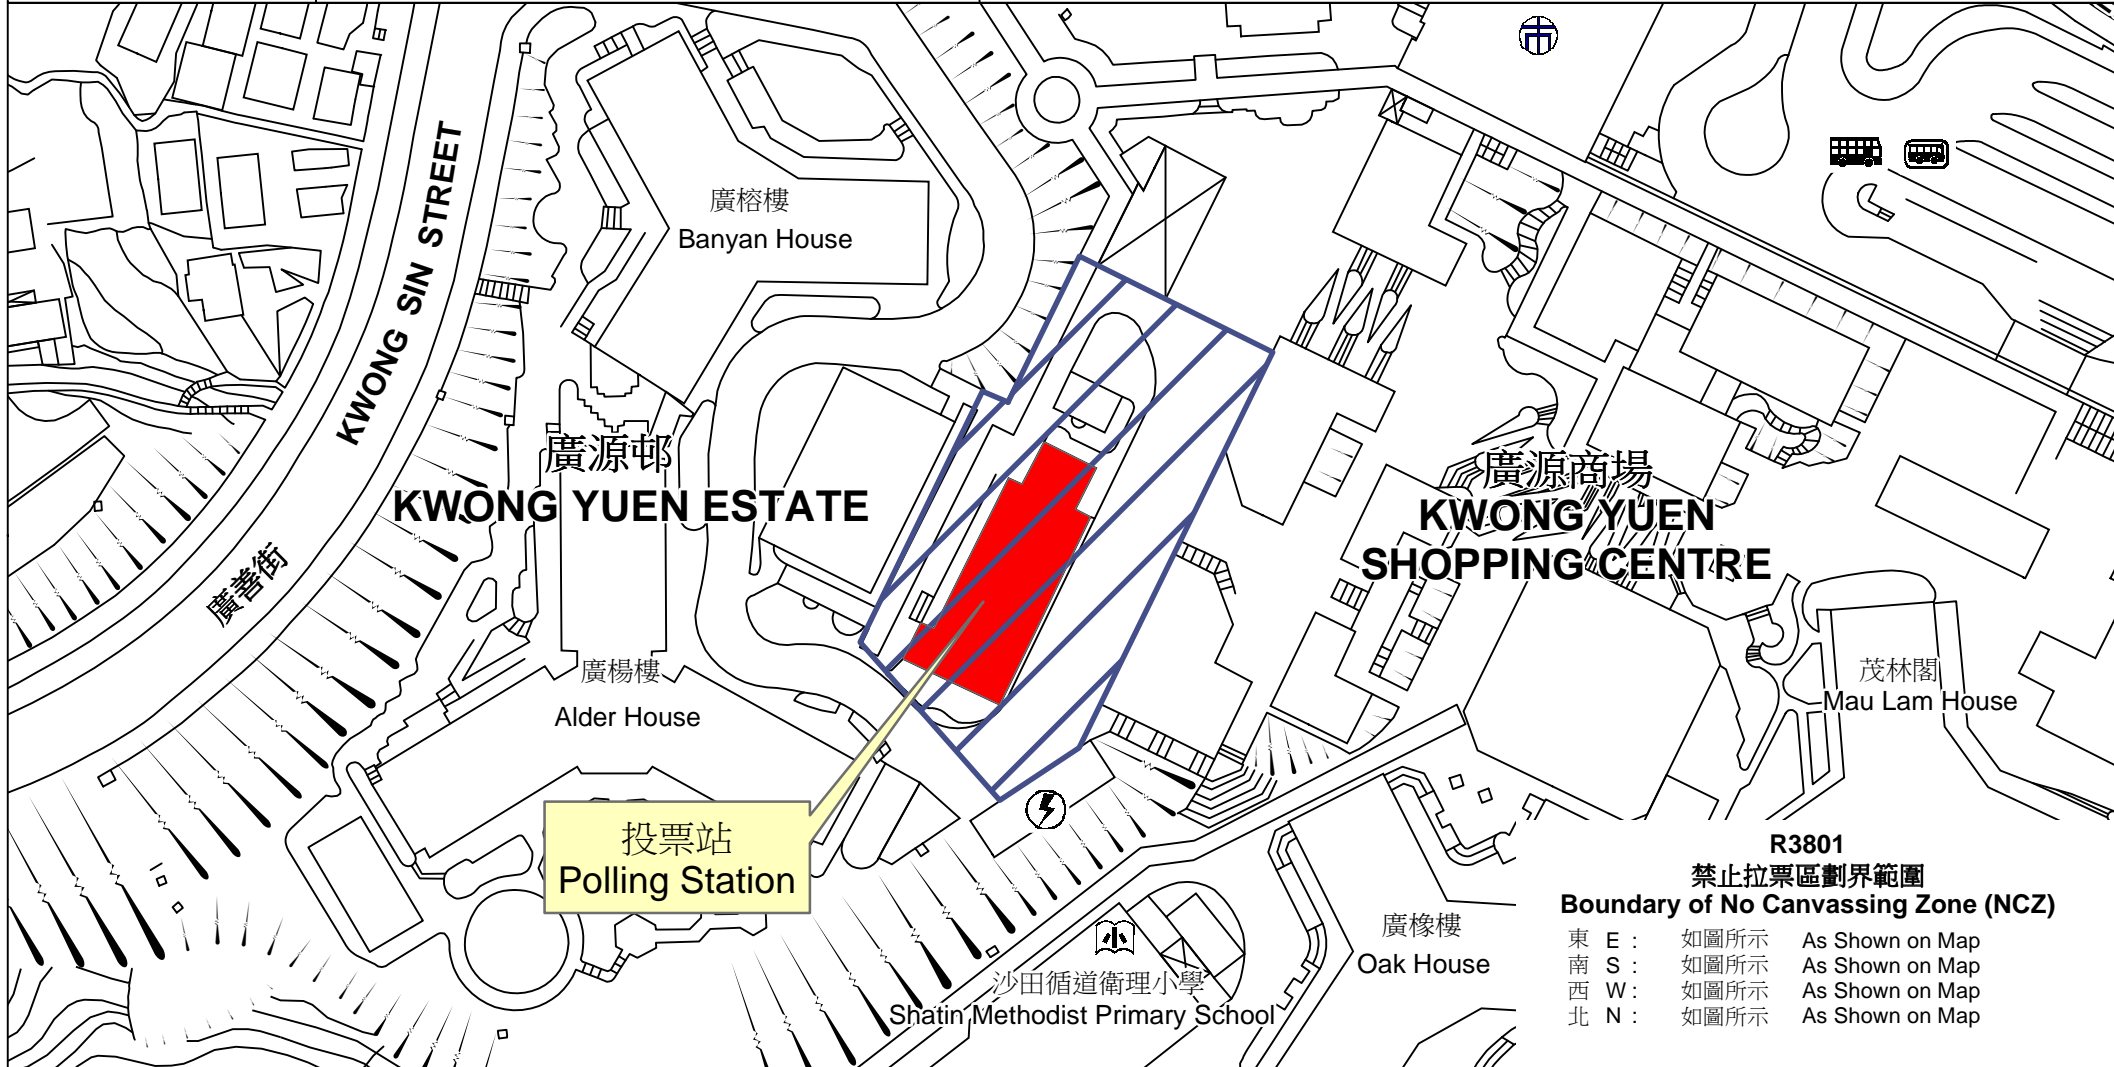

投票站位置圖和禁止拉票區 Polling Station - Location Plan & No Canvassing Zone

投票站編號 Polling Station Code	2016年立法會換屆選舉地方選區編號及名稱 Code & Name of Geographical Constituency for 2016 Legislative Council General Election	名稱及地址 Name & Address
R3801	LC5 新界東 NEW TERRITORIES EAST	廣源社區會堂 新界沙田廣源邨 Kwong Yuen Community Hall Kwong Yuen Estate, Sha Tin, New Territories

R3801
禁止拉票區劃界範圍
Boundary of No Canvassing Zone (NCZ)

東 E :	如圖所示	As Shown on Map
南 S :	如圖所示	As Shown on Map
西 W :	如圖所示	As Shown on Map
北 N :	如圖所示	As Shown on Map

 禁止拉票區
No Canvassing Zone