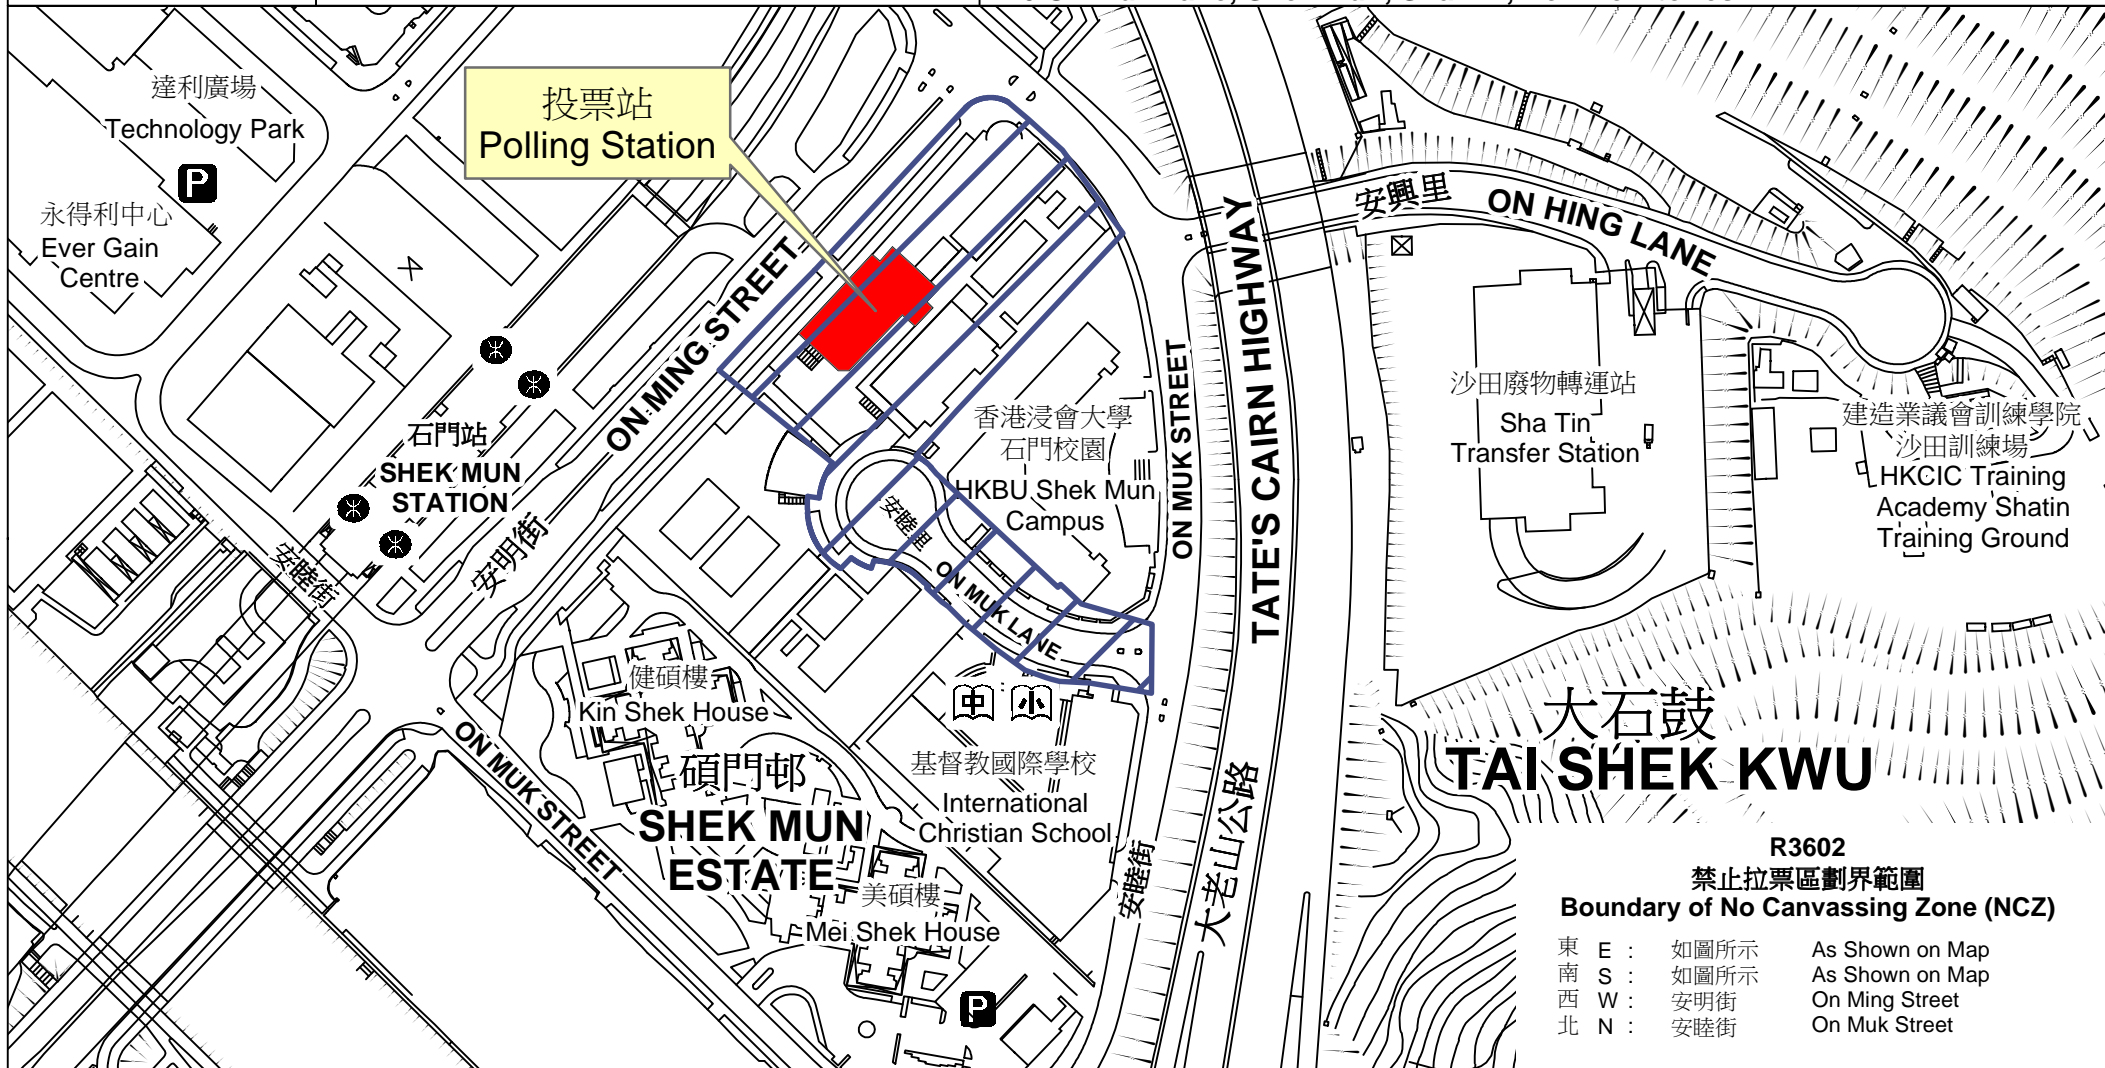

投票站位置圖和禁止拉票區 Polling Station - Location Plan & No Canvassing Zone

投票站編號 Polling Station Code	2016年立法會換屆選舉地方選區編號及名稱 Code & Name of Geographical Constituency for 2016 Legislative Council General Election	名稱及地址 Name & Address
<p>R3602</p>	<p>LC5 新界東 NEW TERRITORIES EAST</p>	<p>香港浸會大學附屬學校王錦輝中小學 新界沙田石門安睦里6號</p> <p>Hong Kong Baptist University Affiliated School Wong Kam Fai Secondary and Primary School 6 On Muk Lane, Shek Mun, Sha Tin, New Territories</p>

 禁止拉票區
No Canvassing Zone

R3602
禁止拉票區劃界範圍
Boundary of No Canvassing Zone (NCZ)

東 E :	如圖所示	As Shown on Map
南 S :	如圖所示	As Shown on Map
西 W :	安明街	On Ming Street
北 N :	安睦街	On Muk Street