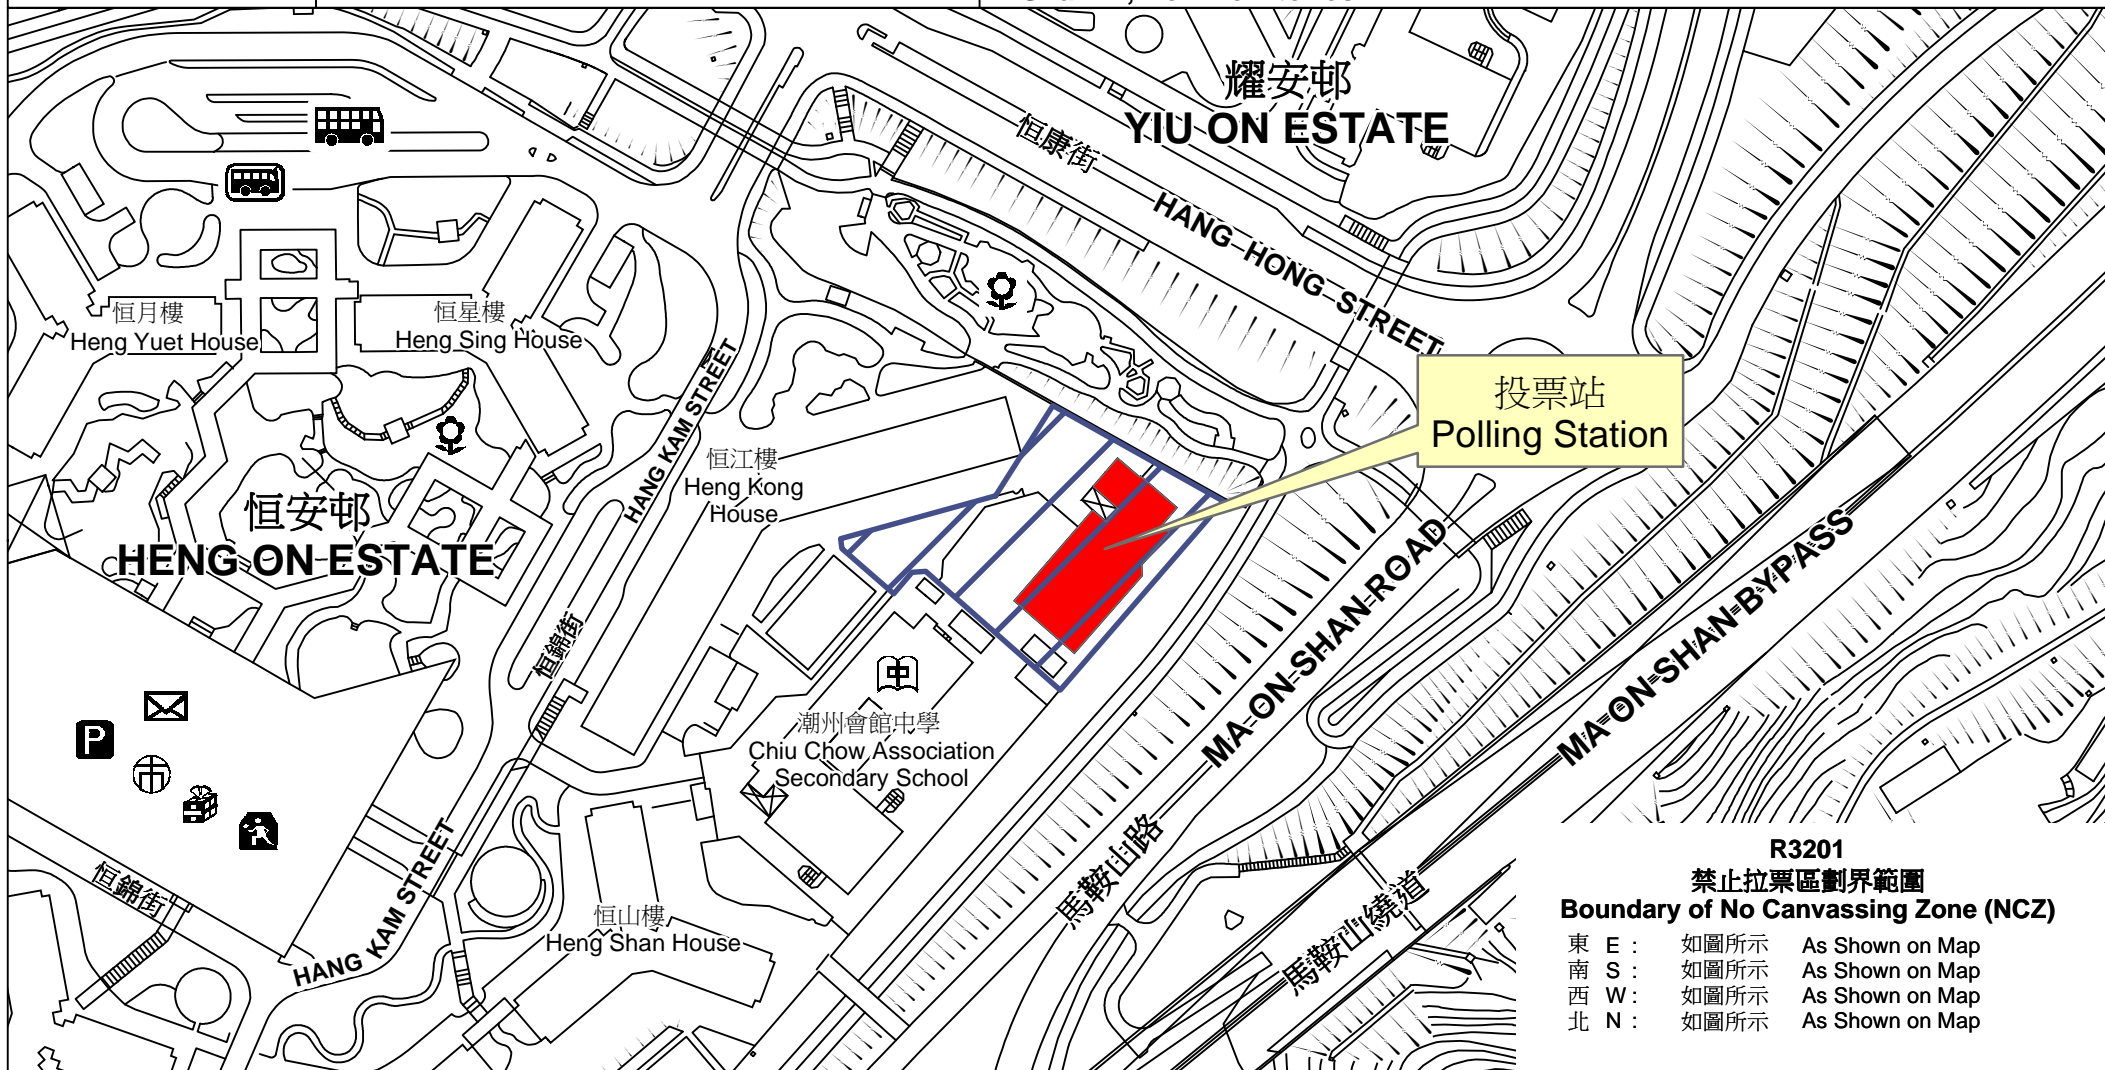

投票站位置圖和禁止拉票區 Polling Station - Location Plan & No Canvassing Zone

投票站編號 Polling Station Code	2016年立法會換屆選舉地方選區編號及名稱 Code & Name of Geographical Constituency for 2016 Legislative Council General Election	名稱及地址 Name & Address
<p><b>R3201</b></p>	<p><b>LC5</b> <b>新界東</b> <b>NEW TERRITORIES EAST</b></p>	<p>馬鞍山聖若瑟小學 新界沙田馬鞍山恒安邨第1座校舍 <b>Ma On Shan St. Joseph's Primary School</b> <b>Estate Primary School No. 1, Heng On Estate, Ma On Shan, Sha Tin, New Territories</b></p>

投票站  
Polling Station

**R3201**  
**禁止拉票區劃界範圍**  
**Boundary of No Canvassing Zone (NCZ)**

東 E :	如圖所示	As Shown on Map
南 S :	如圖所示	As Shown on Map
西 W :	如圖所示	As Shown on Map
北 N :	如圖所示	As Shown on Map

 禁止拉票區  
No Canvassing Zone