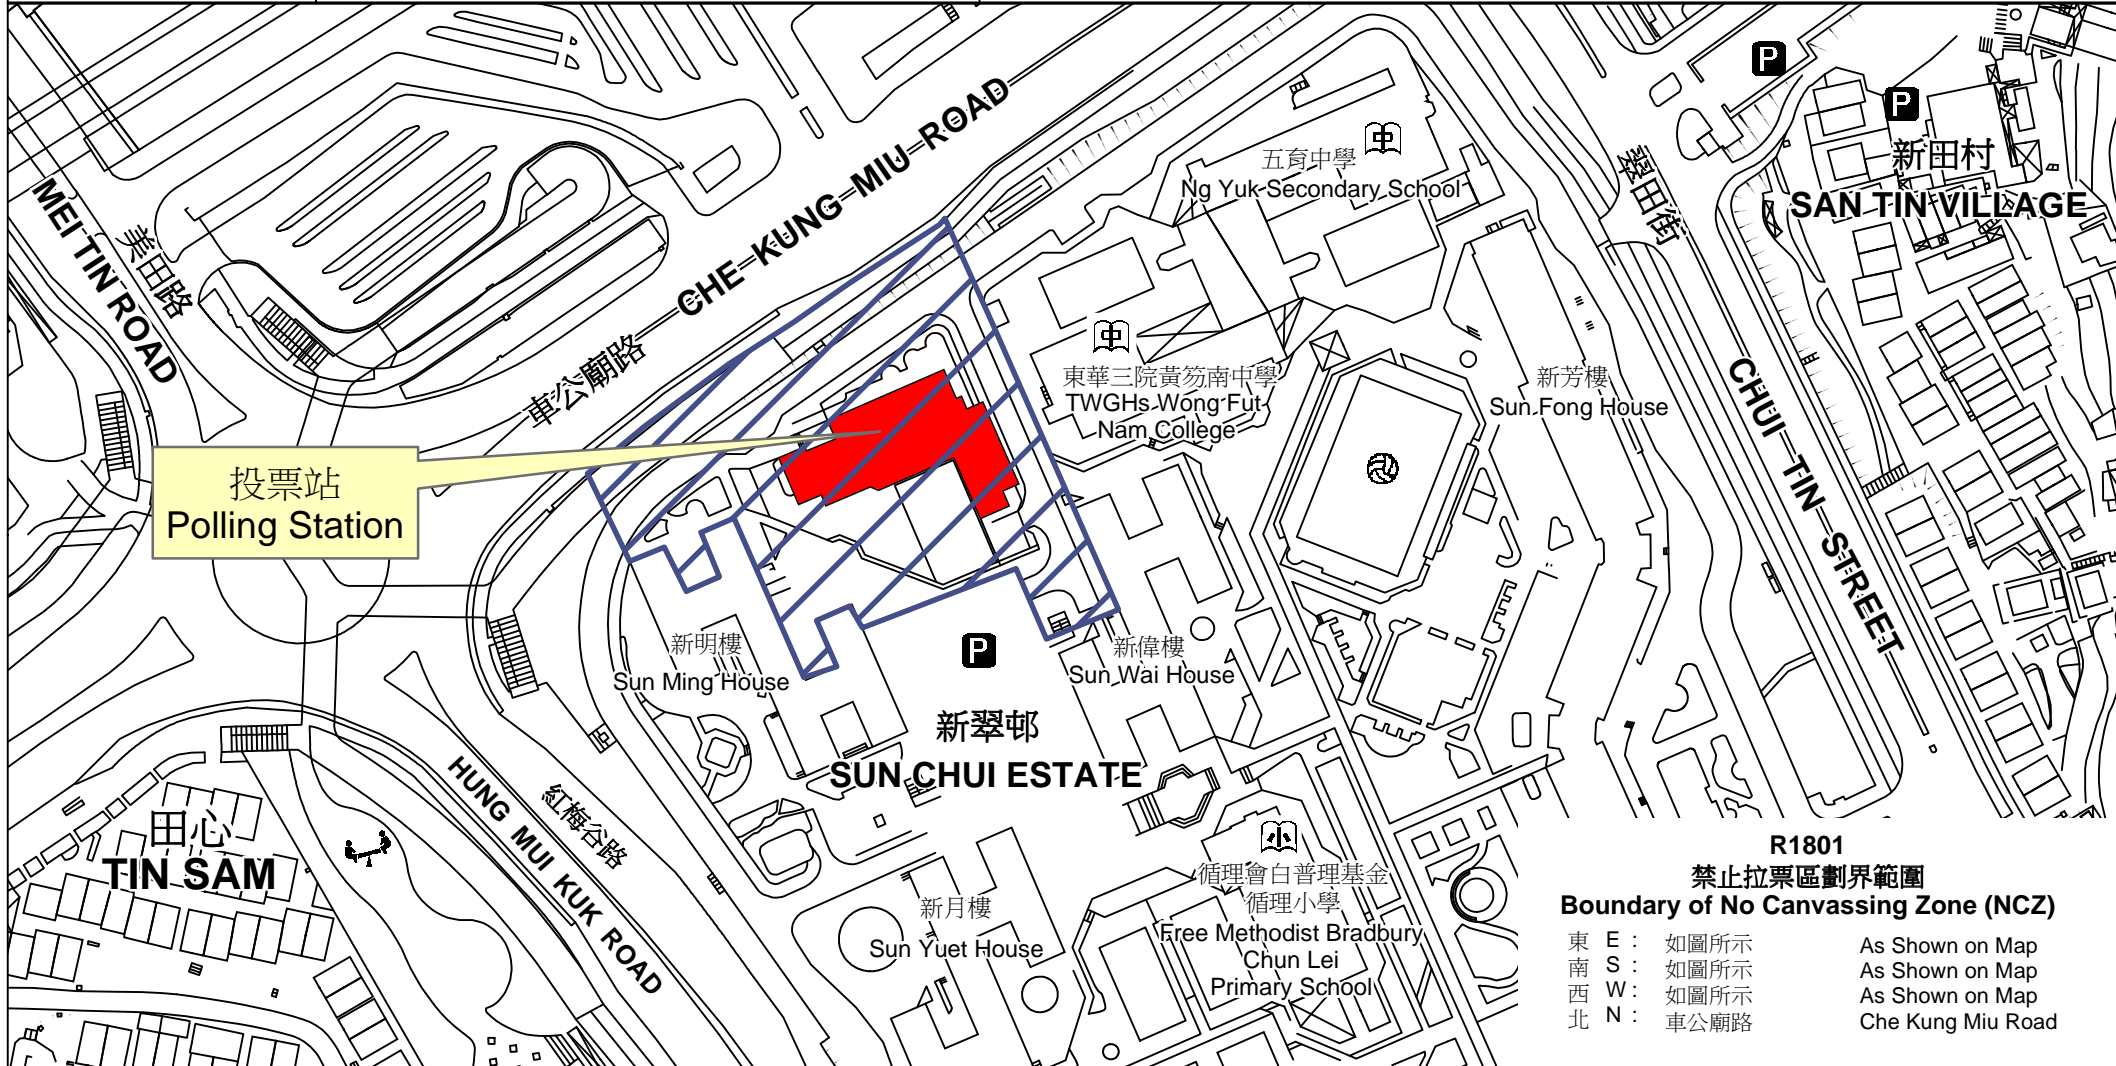

投票站位置圖和禁止拉票區 Polling Station - Location Plan & No Canvassing Zone

投票站編號 Polling Station Code  <b>R1801</b>	2016年立法會換屆選舉地方選區編號及名稱 Code & Name of Geographical Constituency for 2016 Legislative Council General Election  <b>LC5 新界東 NEW TERRITORIES EAST</b>	名稱及地址 Name & Address  東莞工商總會張煌偉小學 新界沙田翠田街2號新翠邨 <b>GCCITKD Cheong Wong Wai Primary School 2 Chui Tin Street, Sun Chui Estate, Sha Tin, New Territories</b>
---	---	--

**R1801  
禁止拉票區劃界範圍  
Boundary of No Canvassing Zone (NCZ)**

東 E :	如圖所示	As Shown on Map
南 S :	如圖所示	As Shown on Map
西 W :	如圖所示	As Shown on Map
北 N :	車公廟路	Che Kung Miu Road

 禁止拉票區  
No Canvassing Zone