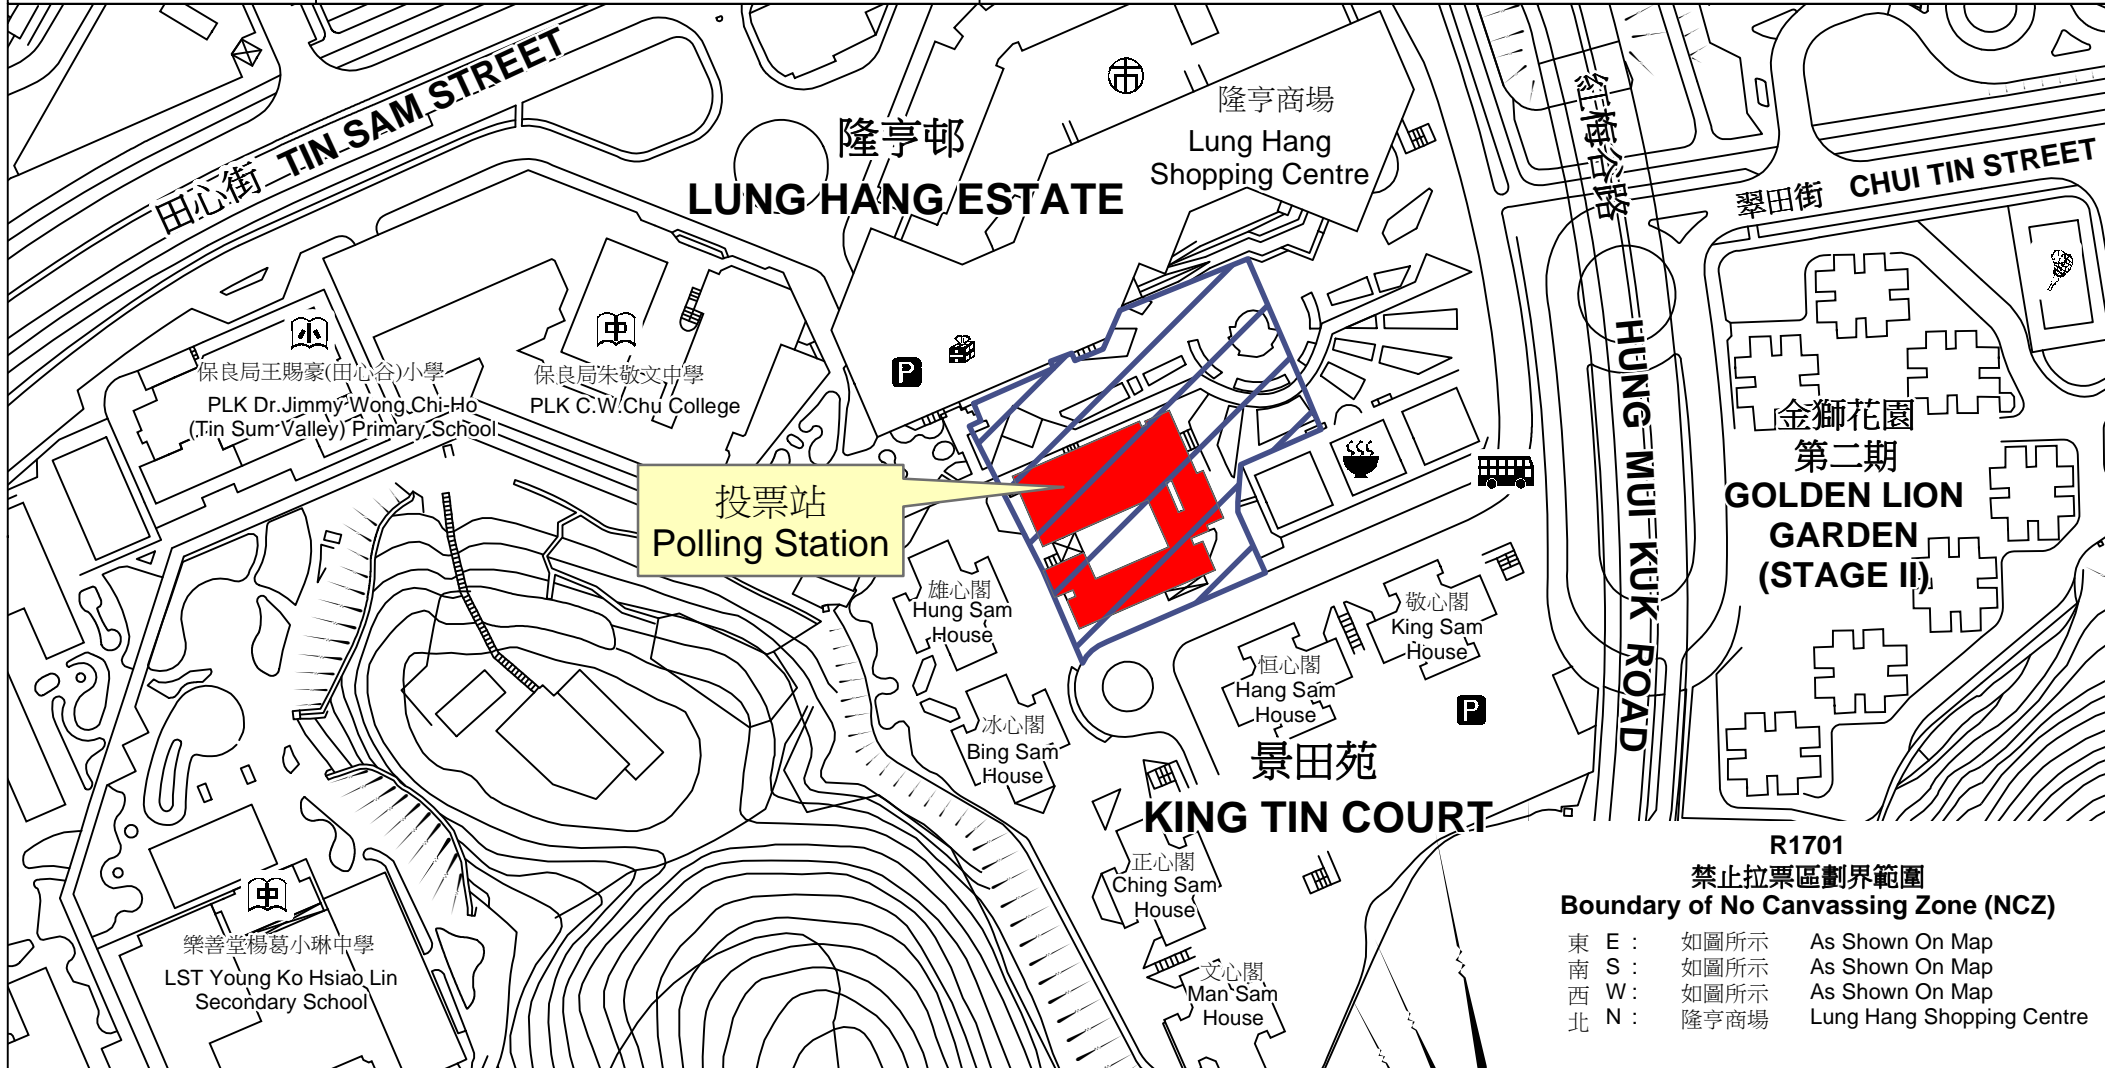

投票站位置圖和禁止拉票區 Polling Station - Location Plan & No Canvassing Zone

投票站編號 Polling Station Code	2016年立法會換屆選舉地方選區編號及名稱 Code & Name of Geographical Constituency for 2016 Legislative Council General Election	名稱及地址 Name & Address
R1701	LC5 新界東 NEW TERRITORIES EAST	隆亨社區中心 新界沙田隆亨邨 Lung Hang Estate Community Centre Lung Hang Estate, Sha Tin, New Territories

R1701
禁止拉票區劃界範圍
Boundary of No Canvassing Zone (NCZ)

東 E :	如圖所示	As Shown On Map
南 S :	如圖所示	As Shown On Map
西 W :	如圖所示	As Shown On Map
北 N :	隆亨商場	Lung Hang Shopping Centre

 禁止拉票區
No Canvassing Zone