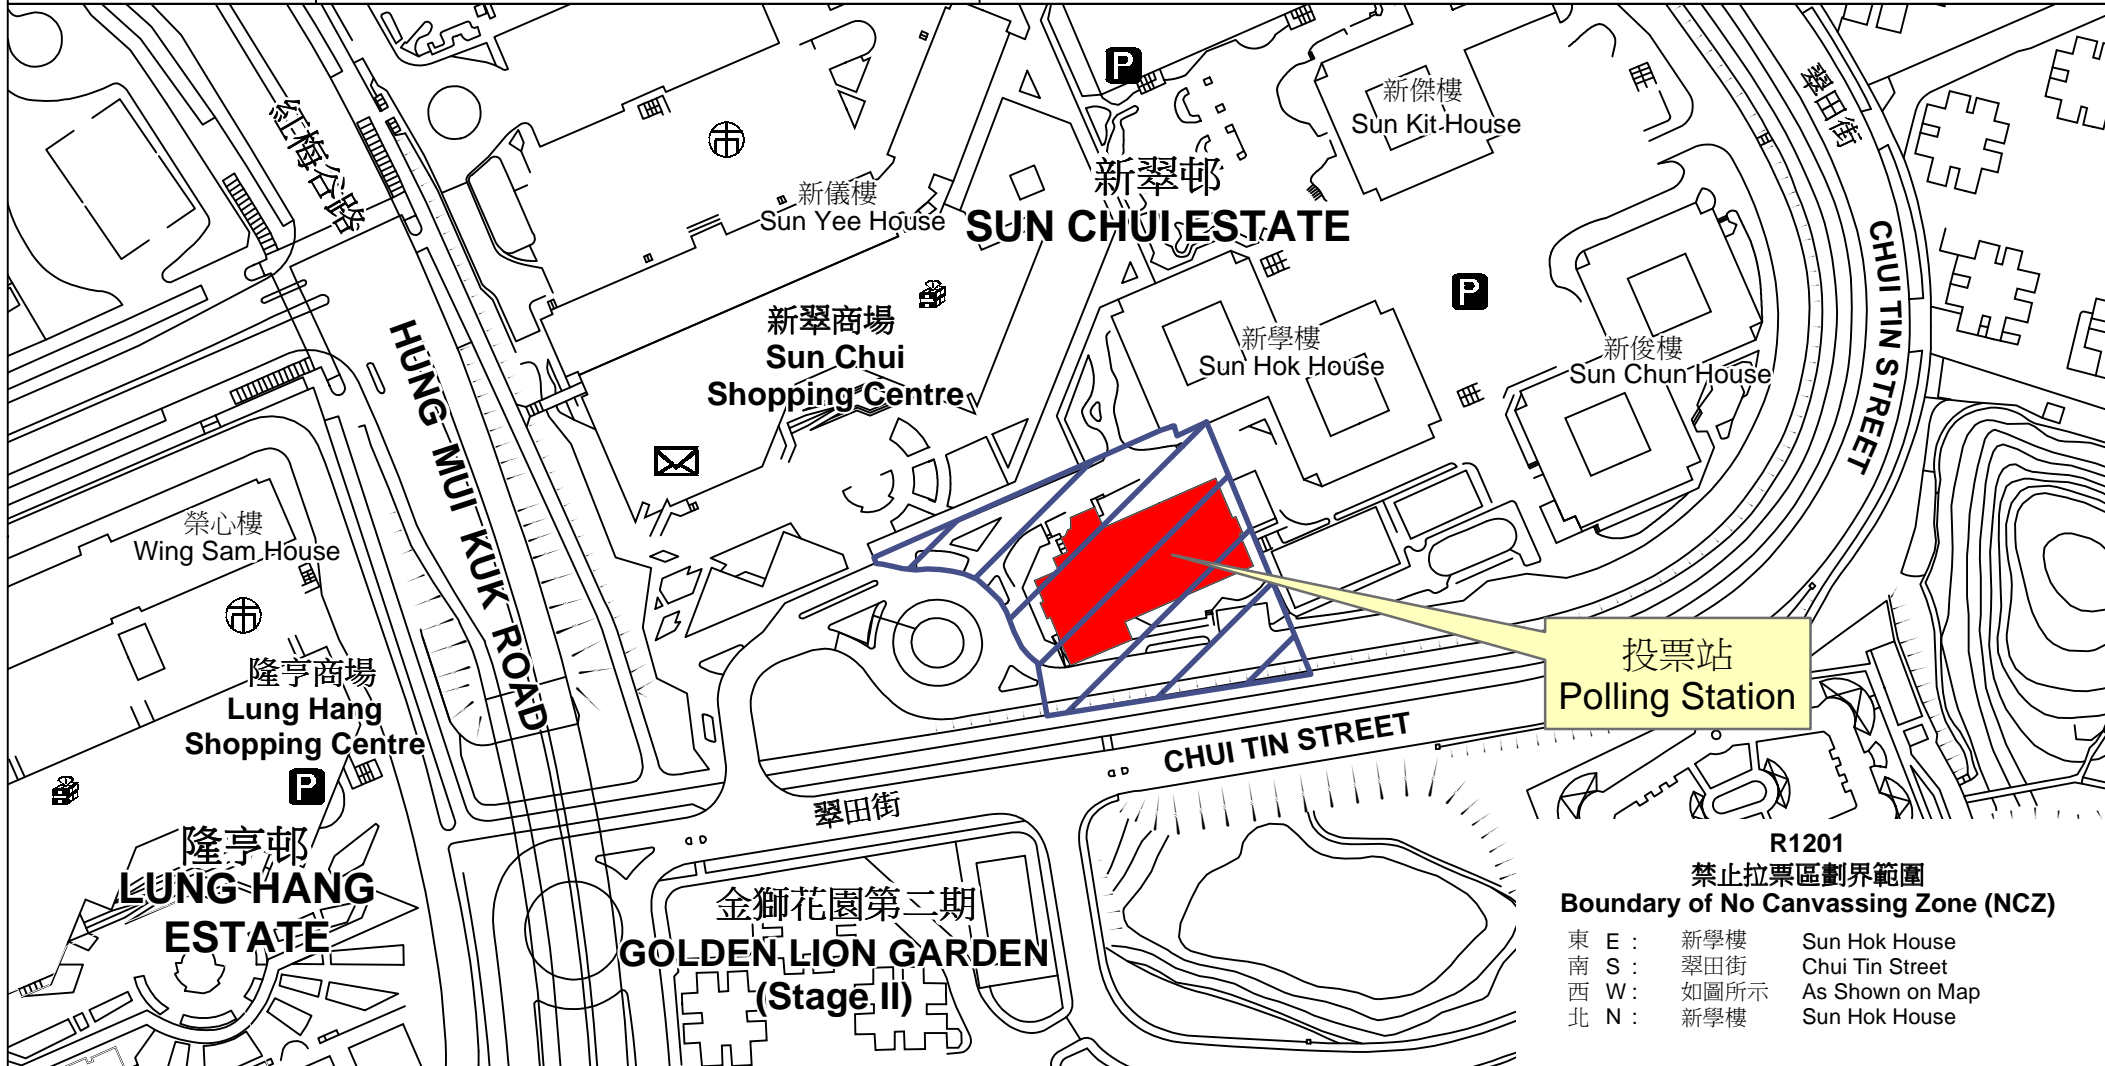

投票站位置圖和禁止拉票區 Polling Station - Location Plan & No Canvassing Zone

投票站編號 Polling Station Code  <b>R1201</b>	2016年立法會換屆選舉地方選區編號及名稱 Code & Name of Geographical Constituency for 2016 Legislative Council General Election  <b>LC5 新界東 NEW TERRITORIES EAST</b>	名稱及地址 Name & Address  九龍城浸信會禧年(恩平)小學 新界沙田大圍新翠邨第2期校舍 <b>Kowloon City Baptist Church Hay Nien (Yan Ping) Primary School Phase 2, Sun Chui Estate, Tai Wai, Sha Tin, New Territories</b>
---	---	--

 禁止拉票區  
No Canvassing Zone