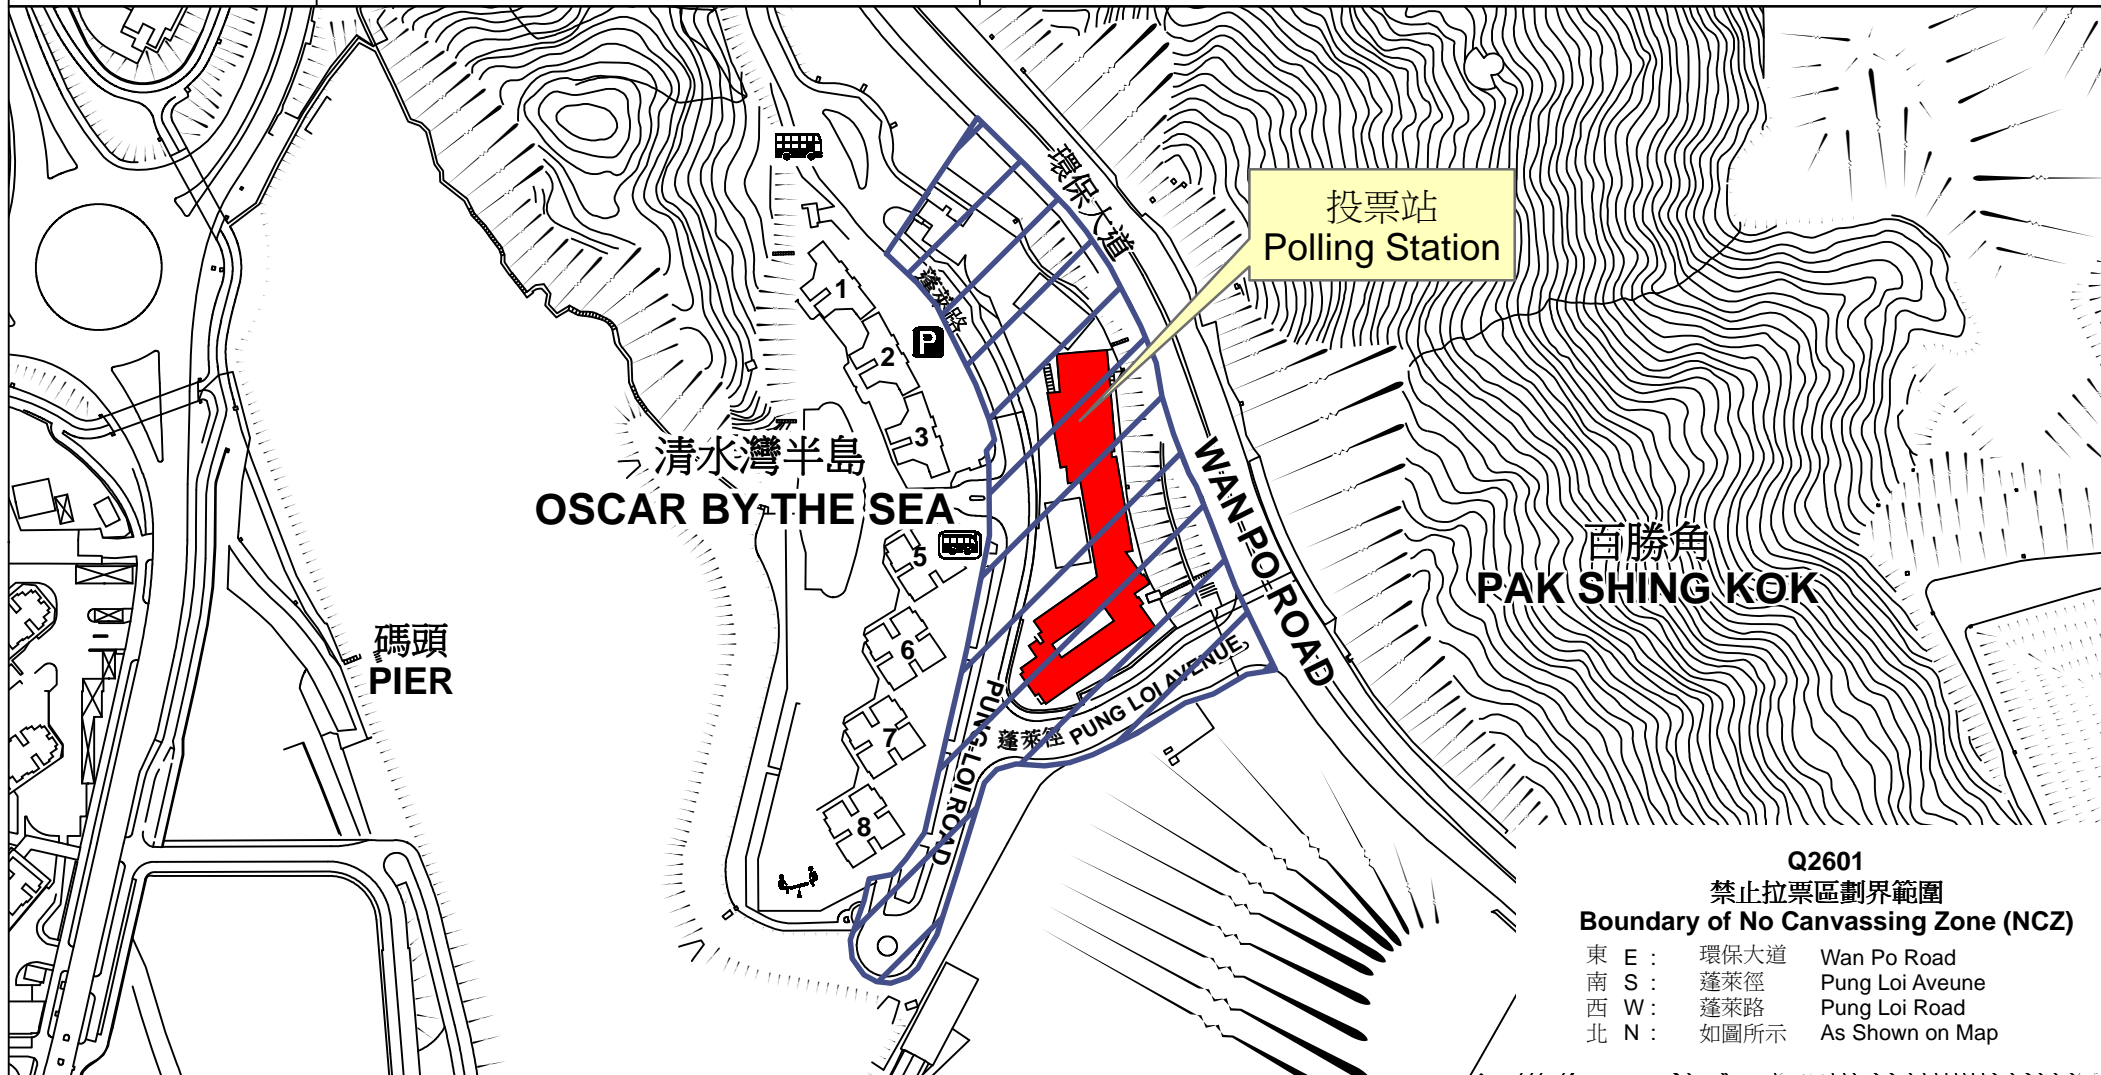

投票站位置圖和禁止拉票區 Polling Station - Location Plan & No Canvassing Zone

投票站編號 Polling Station Code Q2601	2016年立法會換屆選舉地方選區編號及名稱 Code & Name of Geographical Constituency for 2016 Legislative Council General Election LC5 新界東 NEW TERRITORIES EAST	名稱及地址 Name & Address 啓思中學 新界將軍澳蓬萊路3號 Creative Secondary School 3 Pung Loi Road, Tseung Kwan O, New Territories
---	---	---

 禁止拉票區
No Canvassing Zone