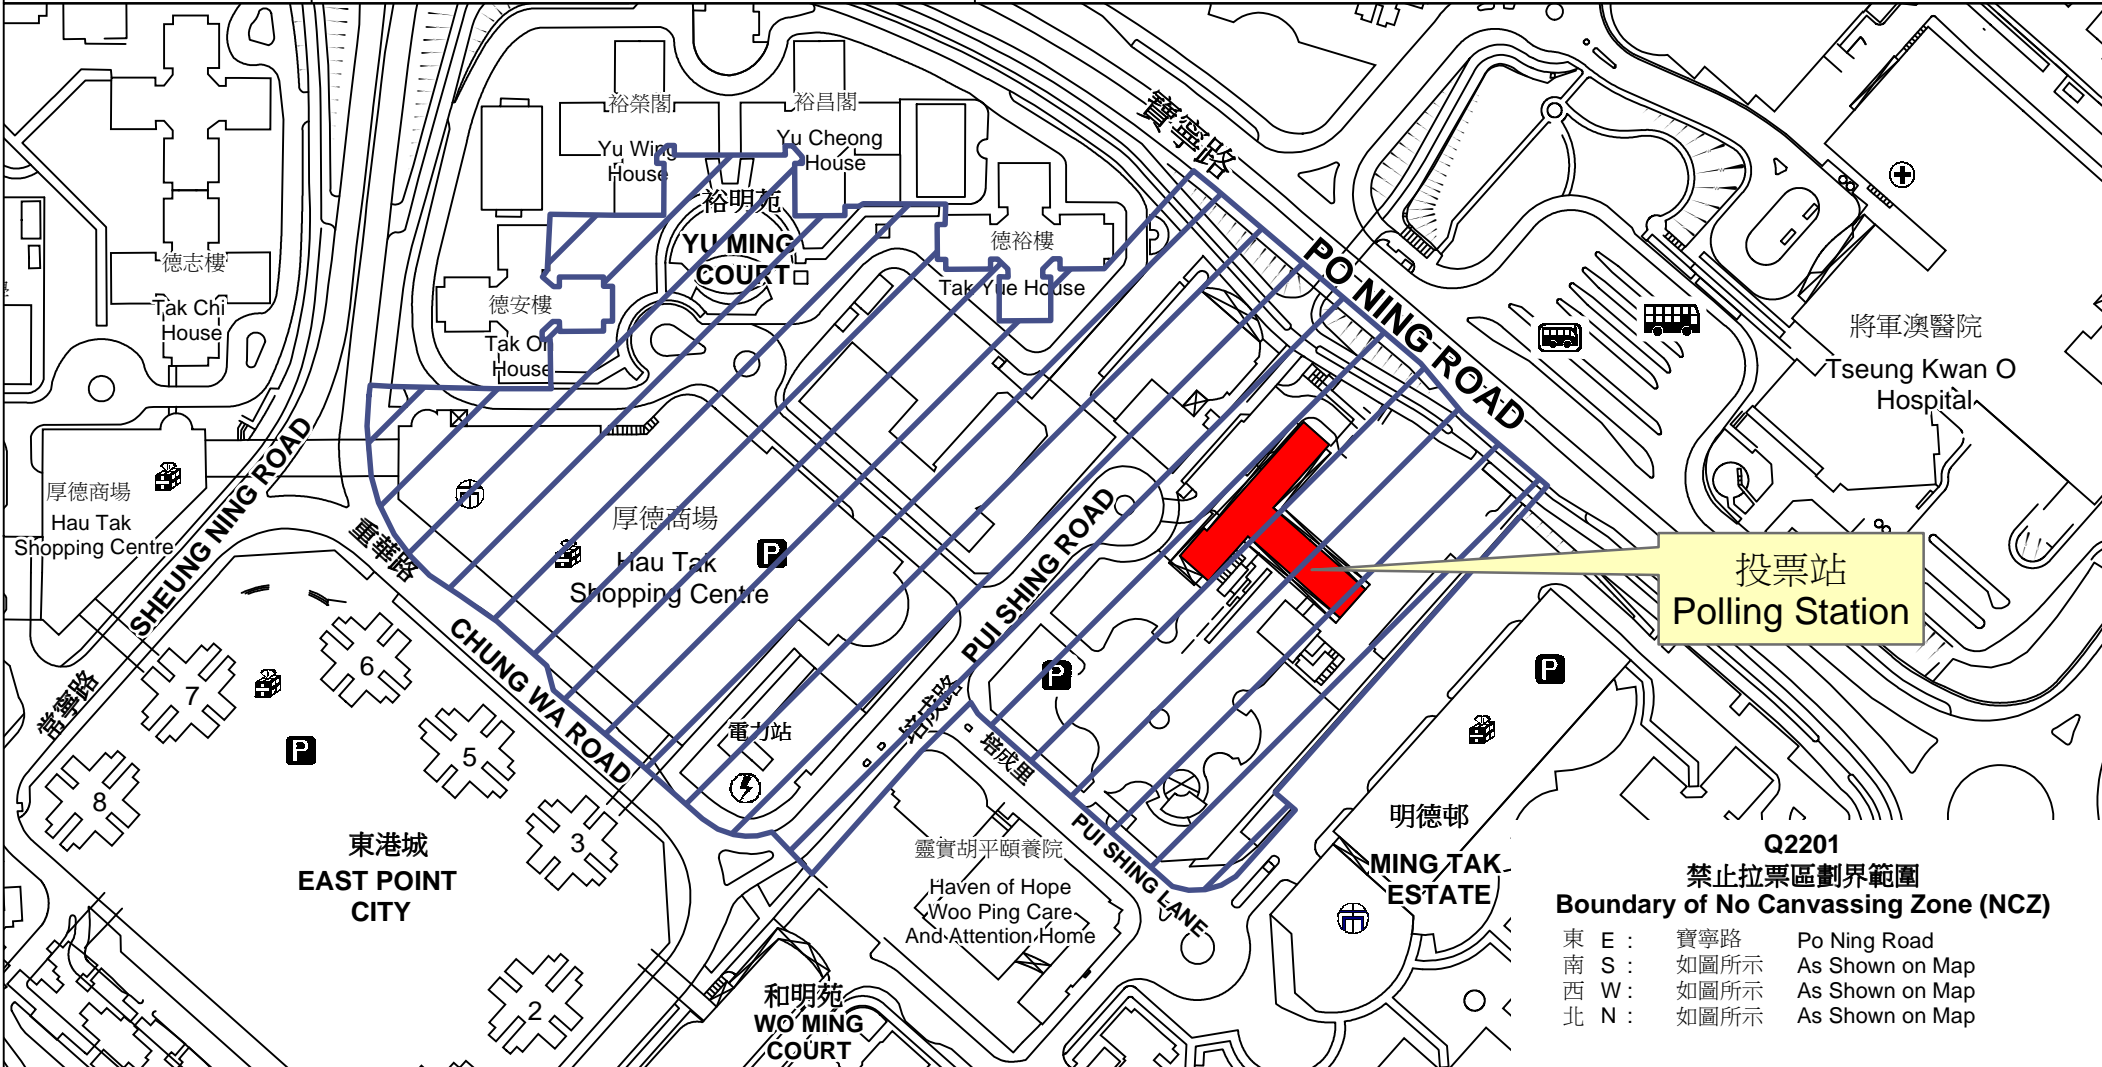

投票站位置圖和禁止拉票區 Polling Station - Location Plan & No Canvassing Zone

<p>投票站編號 Polling Station Code</p> <p>Q2301</p>	<p>2016年立法會換屆選舉地方選區編號及名稱 Code & Name of Geographical Constituency for 2016 Legislative Council General Election</p> <p>LC5 新界東 NEW TERRITORIES EAST</p>	<p>名稱及地址 Name & Address</p> <p>坑口社區會堂 新界將軍澳坑口培成路38號西貢將軍澳政府綜合大樓地下 Hang Hau Community Hall G/F, Sai Kung Tseung Kwan O Government Complex, 38 Pui Shing Road, Hang Hau, Tseung Kwan O, New Territories</p>
---	---	---

 禁止拉票區
No Canvassing Zone