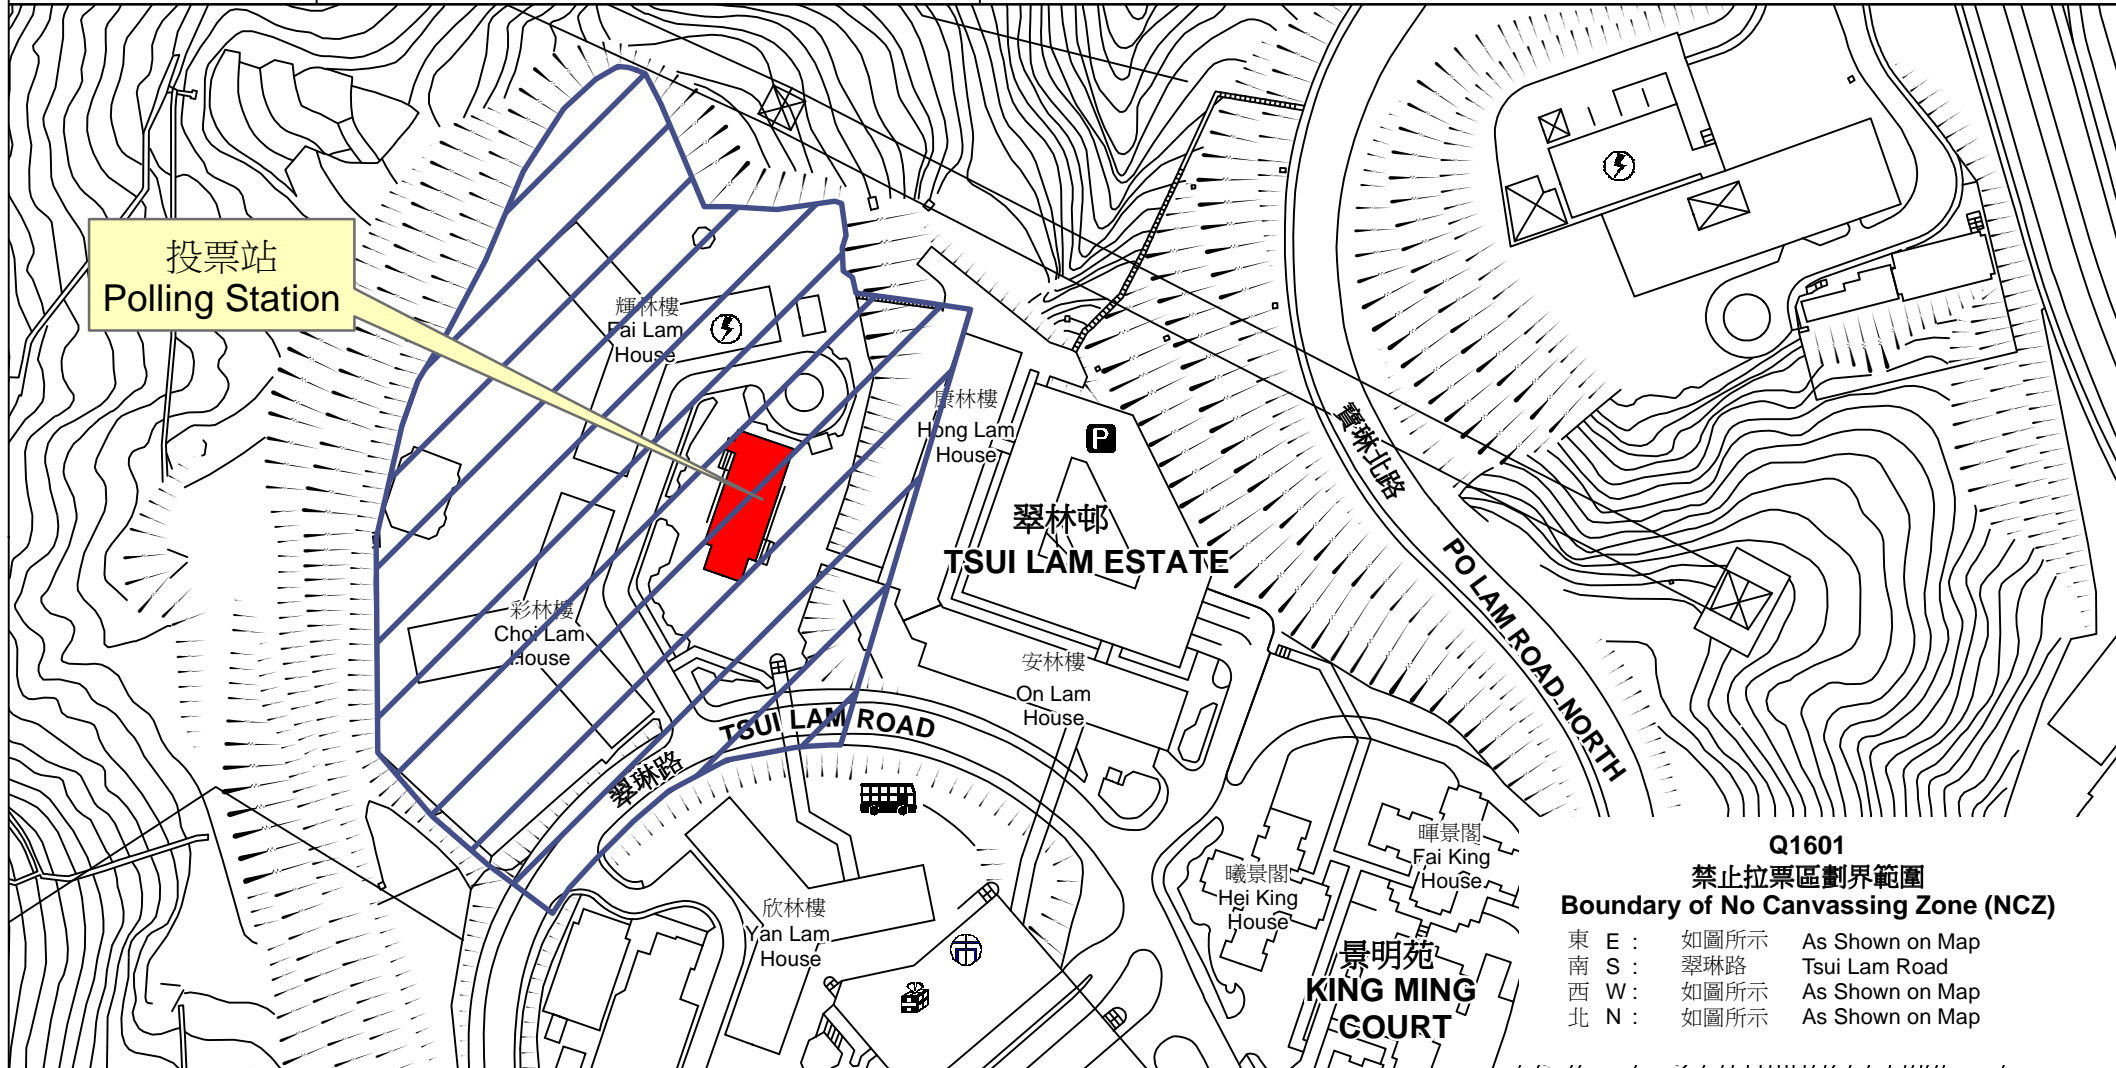

投票站位置圖和禁止拉票區 Polling Station - Location Plan & No Canvassing Zone

投票站編號 Polling Station Code	2016年立法會換屆選舉地方選區編號及名稱 Code & Name of Geographical Constituency for 2016 Legislative Council General Election	名稱及地址 Name & Address
Q1601	LC5 新界東 NEW TERRITORIES EAST	翠林社區會堂 新界將軍澳翠林邨 Tsui Lam Community Hall Tsui Lam Estate, Tseung Kwan O, New Territories

 No Canvassing Zone