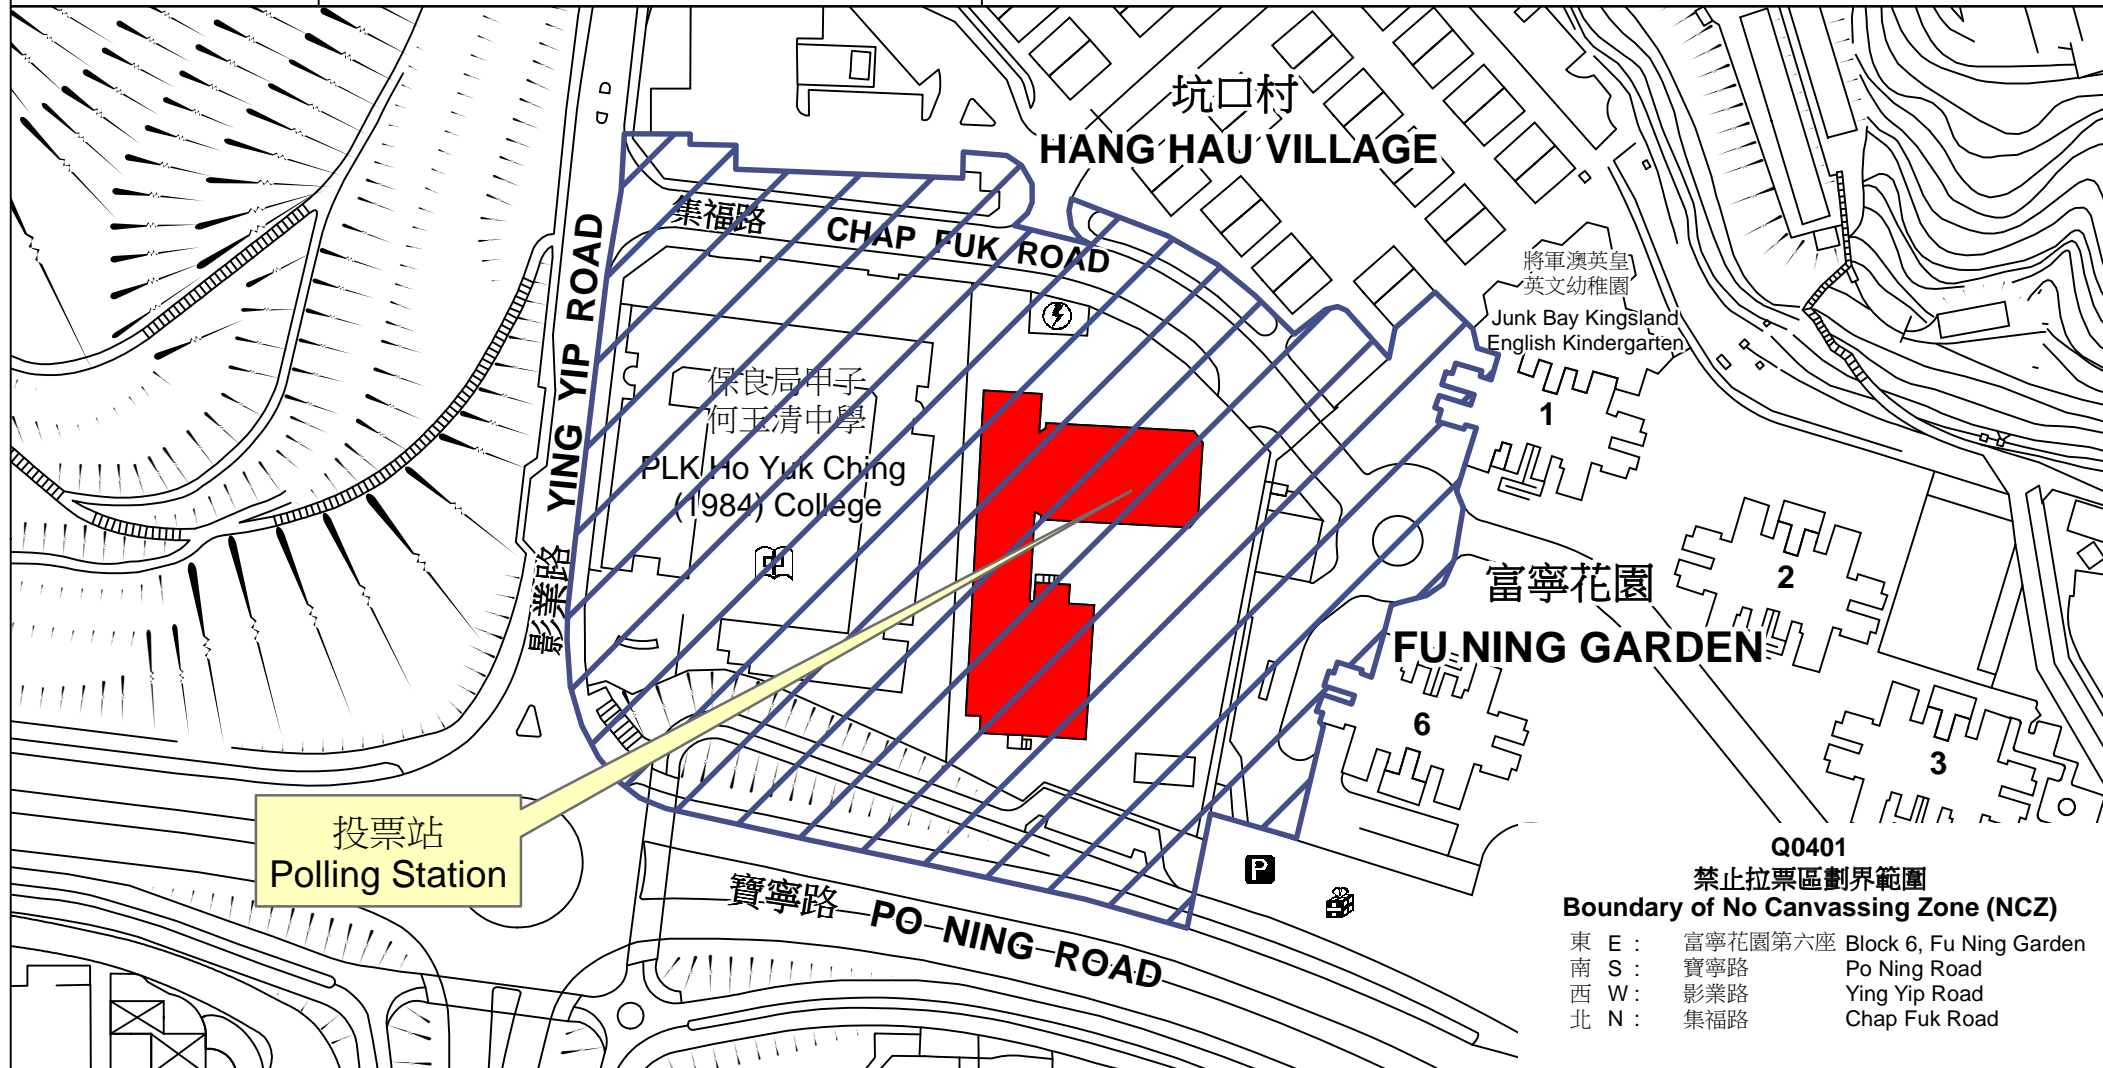

投票站位置圖和禁止拉票區 Polling Station - Location Plan & No Canvassing Zone

| 投票站編號 Polling Station Code | 2016年立法會換屆選舉地方選區編號及名稱 Code & Name of Geographical Constituency for 2016 Legislative Council General Election | 名稱及地址 Name & Address |
|-------------------------------|--|---|
| Q0401 | LC5 新界東 NEW TERRITORIES EAST | 港澳信義會小學 新界將軍澳集福路4號 Hong Kong and Macau Lutheran Church Primary School 4 Chap Fuk Road, Tseung Kwan O, New Territories |

 禁止拉票區
No Canvassing Zone